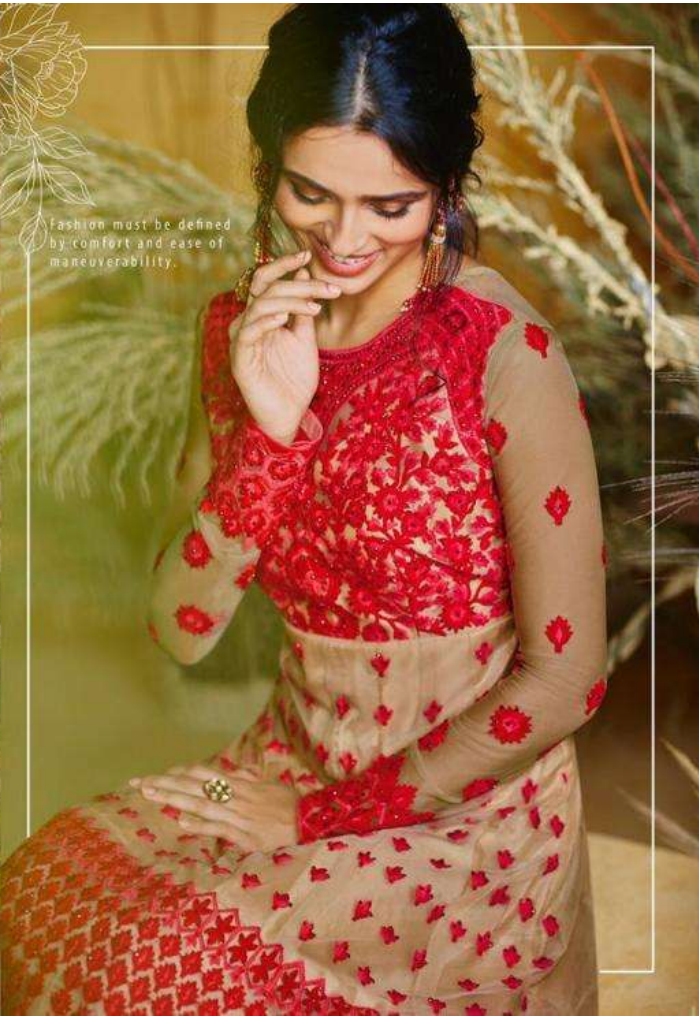

38034

SAJAWAT
CREATION

38034

fashion must be defined
by comfort and ease of
maneuverability.

This season look up with some truly inspiring & elegantly.

SAJAWAT
CREATION

celebrate

This traditional hue gets a whole new look.