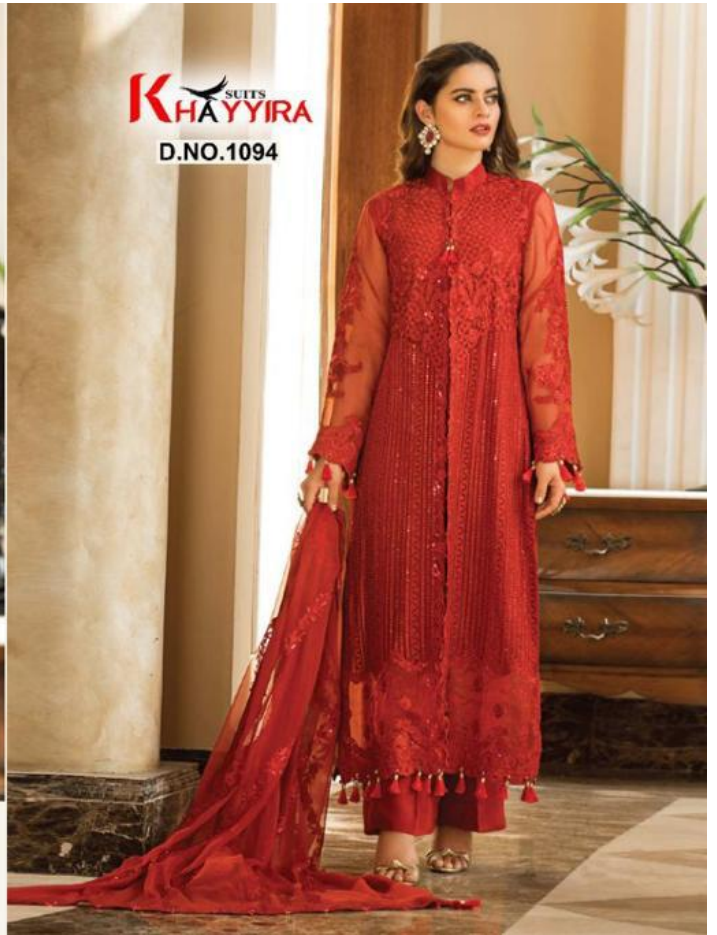

K SUITS
HAYYIRA

D.NO.1093

TOP- FOX GEORGETTE HEAVY EMBROIDERED WITH ACCESSORIES
INNER - DULL SANTOON
BOTTOM - DULL SANTOON
DUPATTA - NAZNEEN HEAVY EMBROIDERED WITH LACE

K SUITS
HAYYIRA
D.NO.1094

TOP- FOX GEORGETTE HEAVY EMBROIDERED WITH ACCESSORIES
INNER - DULL SANTOON
BOTTOM - DULL SANTOON WITH PATCH EMBROIDERED
DUPATTA - ORGANZA HEAVY EMBROIDERED WITH LACE

TOP- FOX GEORGETTE HEAVY EMBROIDERED WITH ACCESSORIES
INNER - DULL SANTOON
BOTTOM - DULL SANTOON WITH PATCH EMBROIDERED
DUPATTA - NAZNEEN HEAVY EMBROIDERED

D.NO.1091

D.NO.1092

D.NO.1093

D.NO.1094

KHAYYIRA
Suits

ALZOHAB
VOL-01

TOP- FOX GEORGETTE HEAVY EMBROIDERED WITH ACCESSORIES
INNER - DULL SANTOON
BOTTOM - DULL SANTOON WITH LACE
DUPATTA - NAZNEEN HEAVY EMBROIDERED WITH LACE