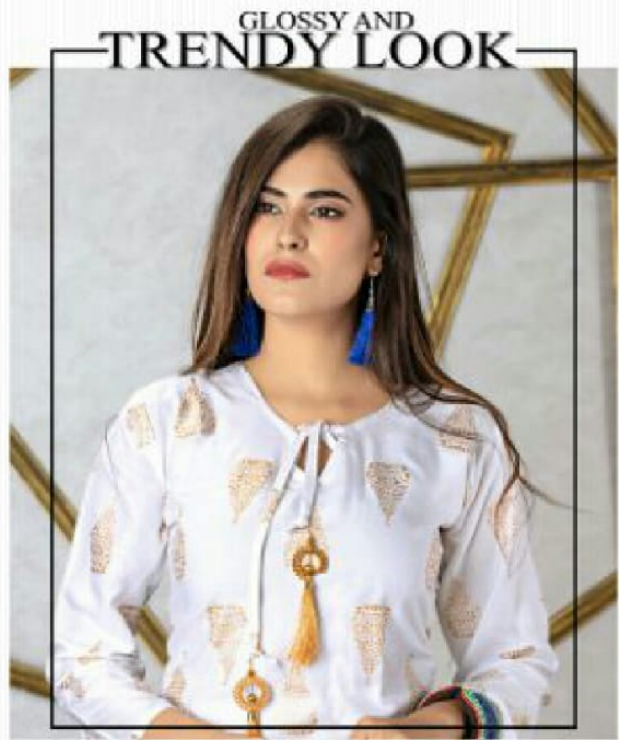

Princess™

Nature

L.XL.L.XL

Fabrics 14 kg Riyon Gold Print
Top Plazo Set

GLOSSY AND
TRENDY LOOK

Cotton has always played a part in our lives as Indians.
Let this beautiful ensemble redefine culture today.

FAVOURITE

Stand attention for style latest construction, combination pattern with collection makes it reliable.

WOMEN OF DREAM

Unfolding the mysteries of beauty captured in elements