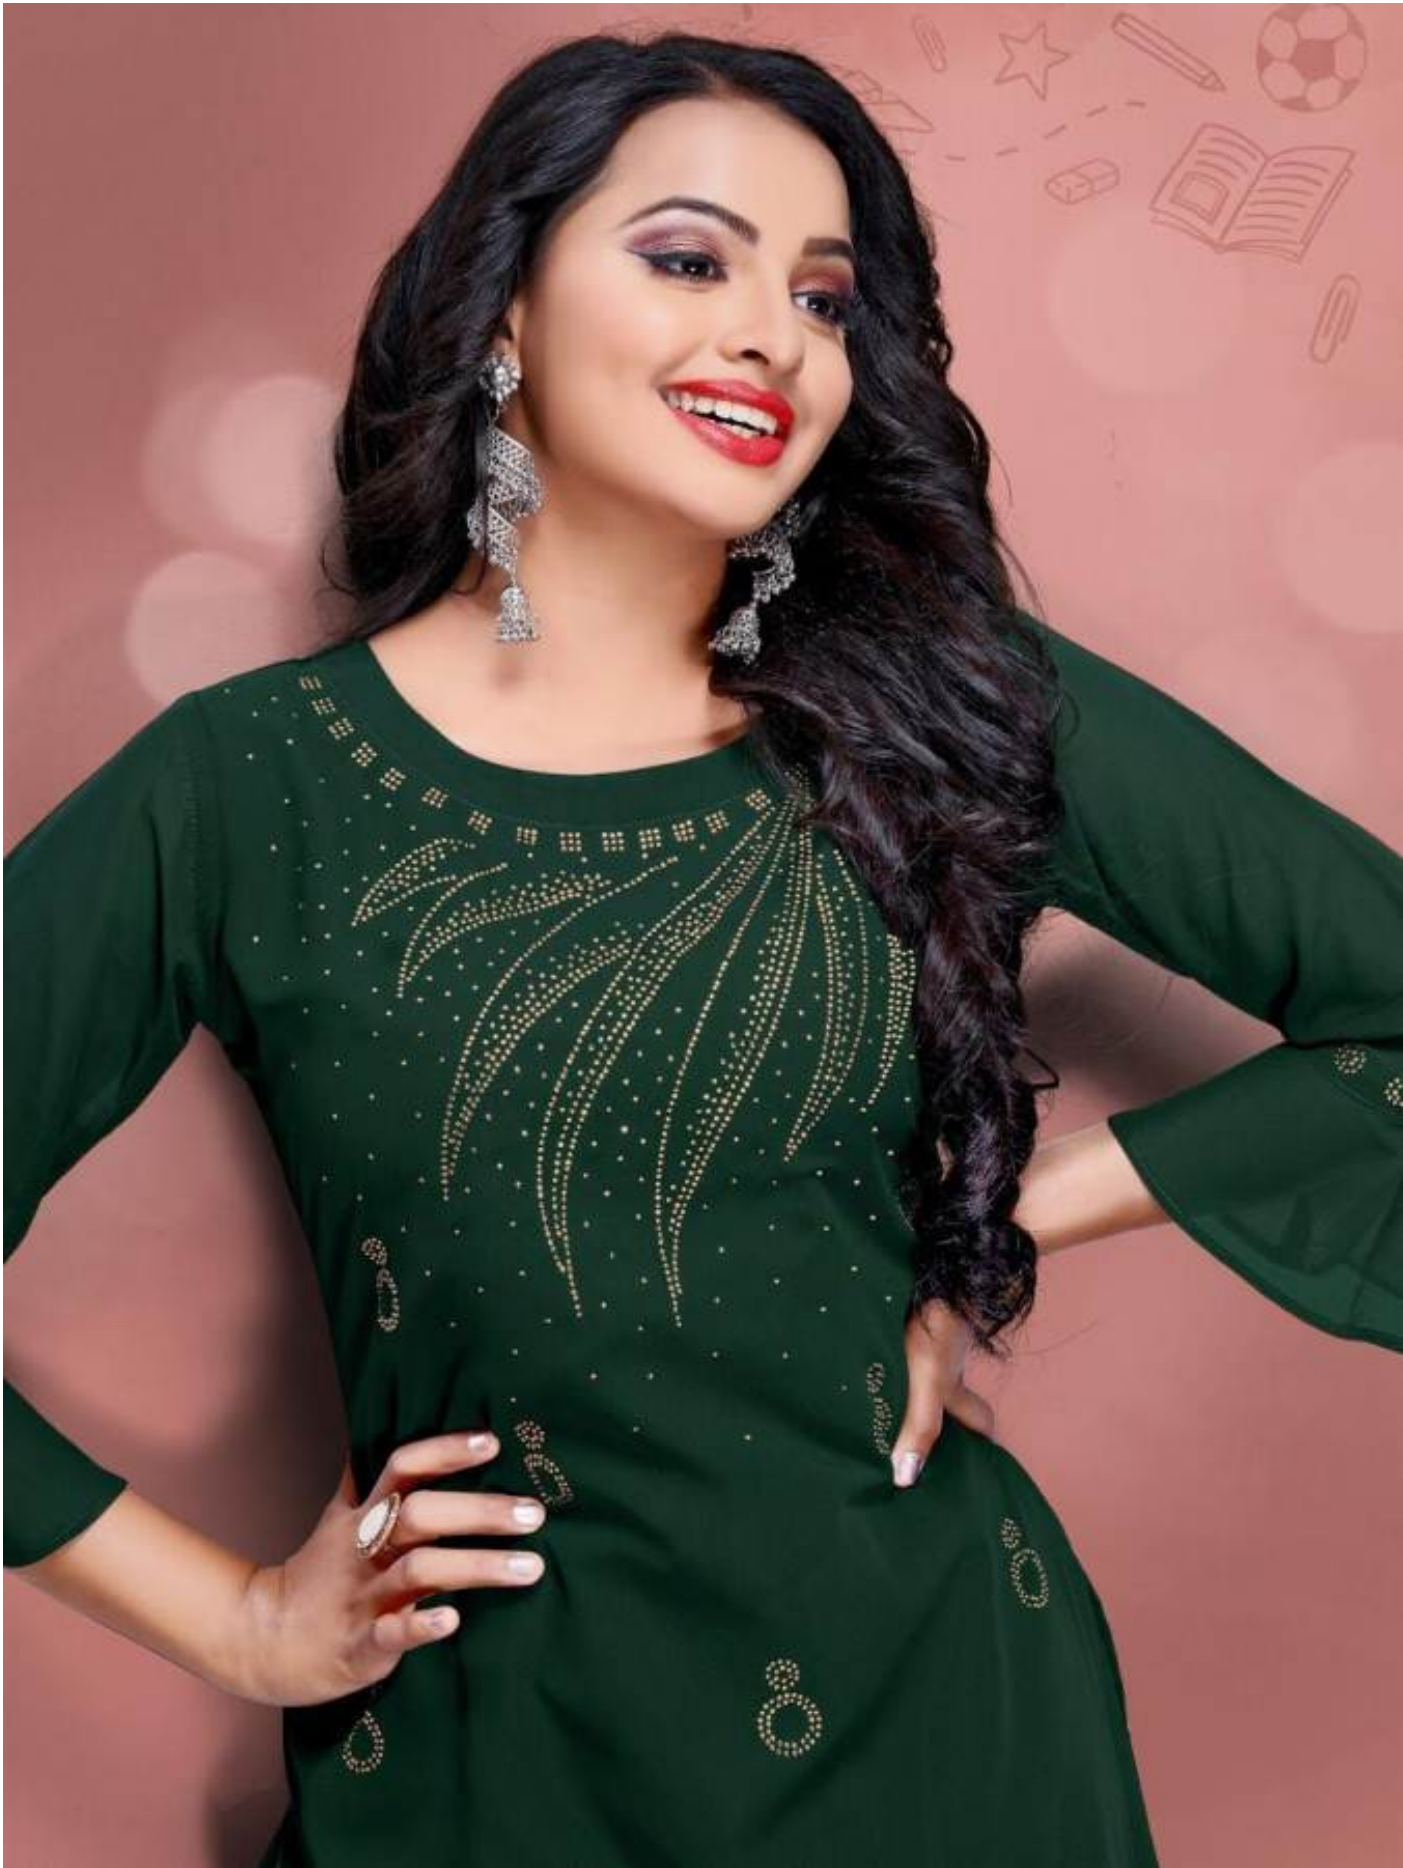

—|4207|—

FASHION  
SHOW

|4206|

RT

BOHO  
BRIDE

|4208|

|4206|

|4207|

|4208|

|4209|

|4210|

# Fashion

*Splendor*

Brighten up yourself with an array of  
Floras in cool pink or soft purple that will take  
you through the season in style.

IMPRESS

4210

Fresh Look

—|4209|—