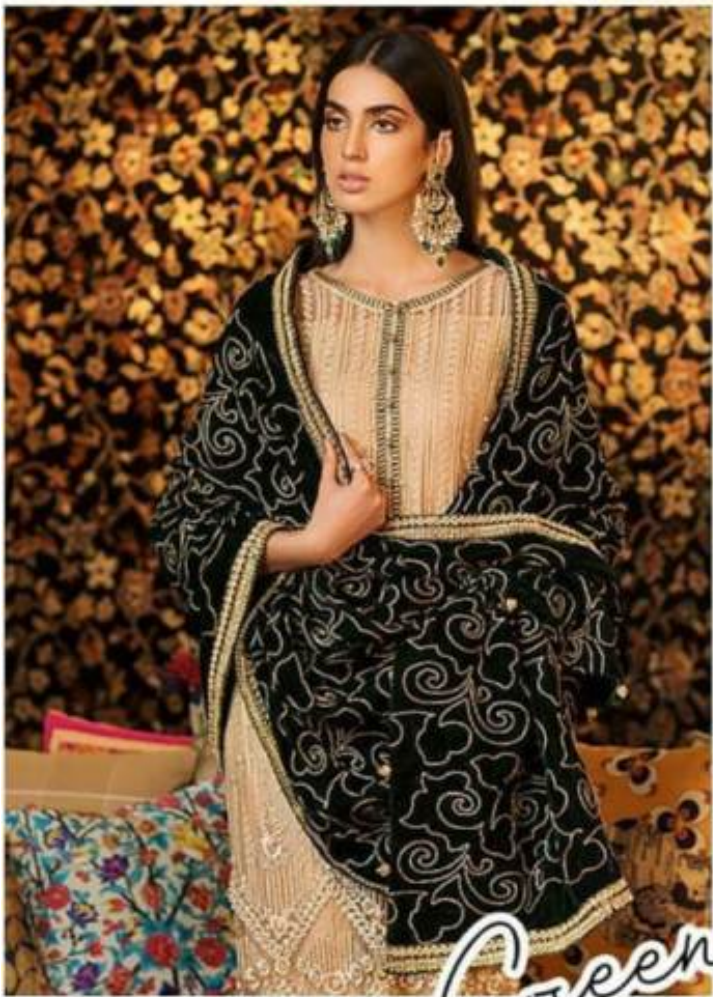

Ethnic Green

D.NO.2002