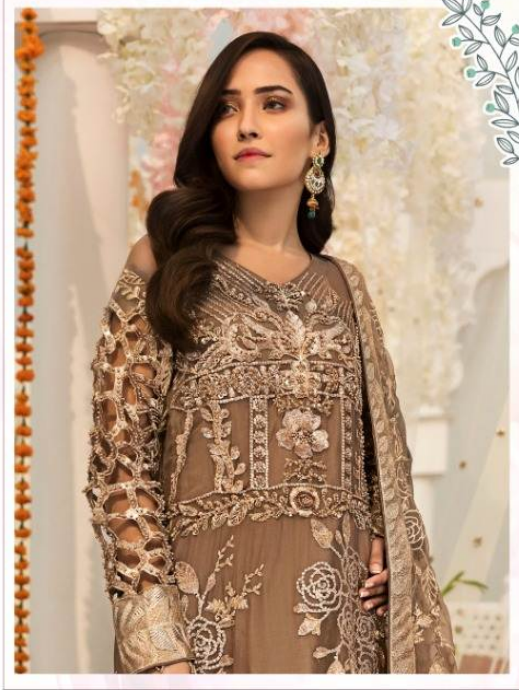

D.No. 21004

D.No. 21003

Charizma
DESIGNER

MAHRUKH

Limited edition Vol-1

D.No.	TOP	BOTTOM	DUPATTA
21001	FOX GEORGETTE HEAVY FANCY EMBROIDERY WITH ADDITIONAL WORK	FOX & SANTTON SELF EMBROIDERY WORK	NAZMIN EMBROIDERY WORK
21002	FOX GEORGETTE HEAVY FANCY EMBROIDERY WITH ADDITIONAL WORK	FOX & SANTTON SELF EMBROIDERY WORK	NAZMIN EMBROIDERY WORK
21003	FOX GEORGETTE HEAVY FANCY EMBROIDERY WITH ADDITIONAL WORK	FOX & SANTTON SELF EMBROIDERY WORK	NAZMIN EMBROIDERY WORK
21004	FOX GEORGETTE HEAVY FANCY EMBROIDERY WITH ADDITIONAL WORK	FOX & SANTTON SELF EMBROIDERY WORK	NAZMIN EMBROIDERY WORK