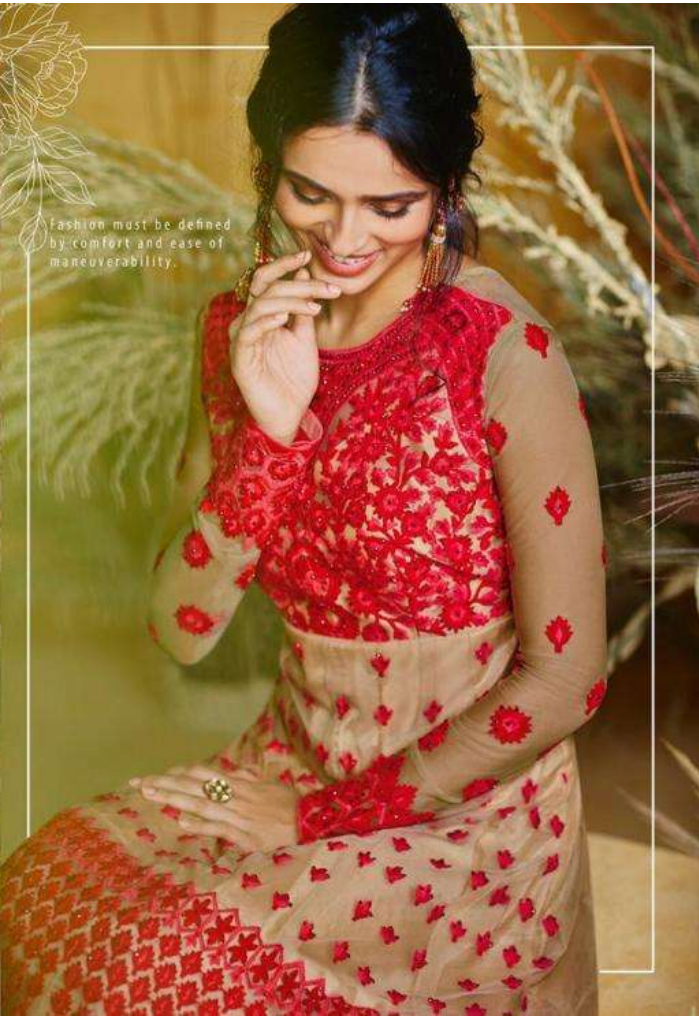

38034

SAJAWAT  
CREATION

38034

fashion must be defined  
by comfort and ease of  
maneuverability.

This season look up with some truly inspiring & elegantly.

SAJAWAT  
CREATION

*celebrate*

This traditional hue gets a whole new look.