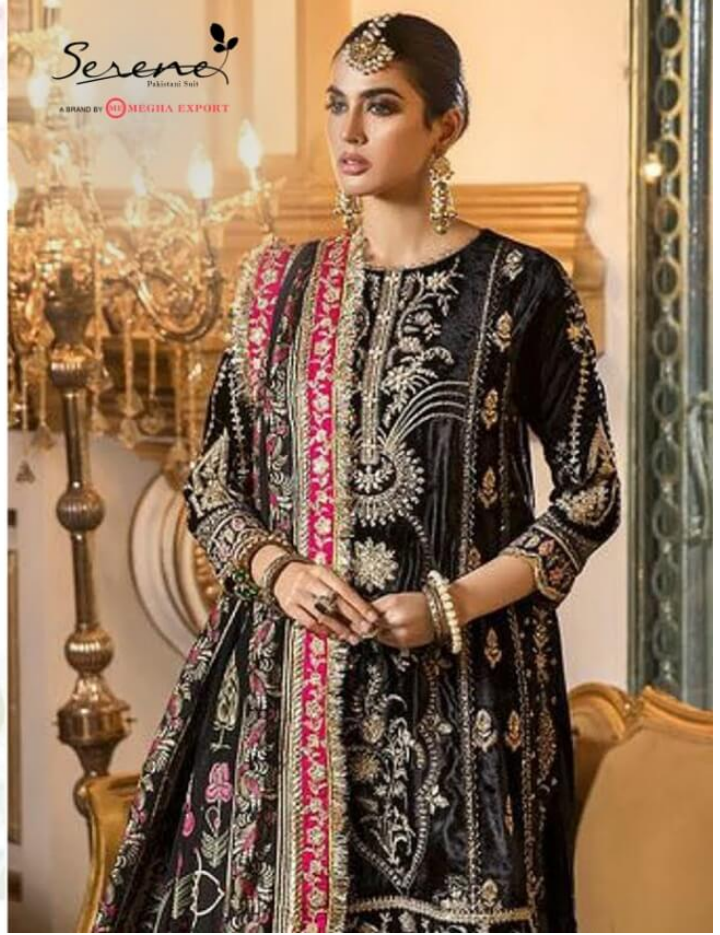

Serene

D.No.1301

TOP - Fox georgette heavy embroidered
INNER - Dul shantun
BOTTOM - Dul shantun with
patch embroidered
DUPATTA - Tabby silk digital printed four
side readymade lace

Serene
Pakistan Inc.

D.No.1302

TOP - Fox georgette heavy embroidered
INNER - Dul shantun
BOTTOM - Dul shantun with
patch embroidered
DUPATTA - Nazneen heavy embroidered work

Serene
Pakistani Suits

A BRAND BY MEGHA EXPORT

complimentary copy, not for sale

D.NO.	TOP	BOTTOM	INNER	DUPATTA	RATE
1301	FOX GEORGETTE HEAVY EMBROIDERED	DULL SHANTUN WITH PATCH EMBROIDERED	DULL SHANTUN	TABBY SILK DIGITAL PRINTED FOUR SIDE READYMADE LACE	1299/-
1302	FOX GEORGETTE HEAVY EMBROIDERED	DULL SHANTUN WITH PATCH EMBROIDERED	DULL SHANTUN	NAZNEEN HEAVY EMBROIDRED WORK	1299/-