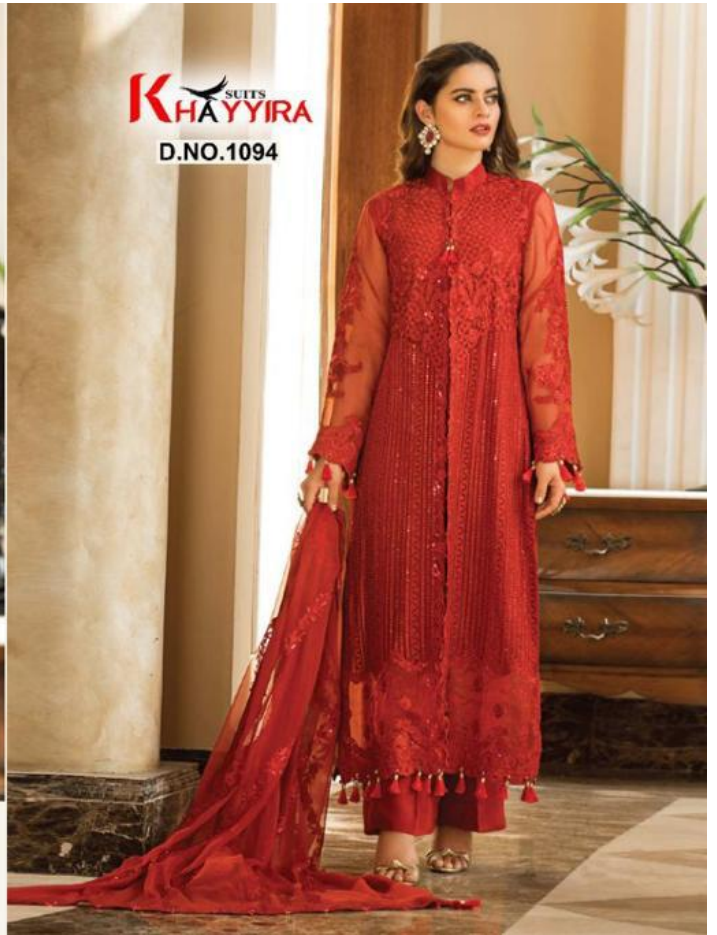

**K** SUITS  
**HAYYIRA**

D.NO.1093

TOP- FOX GEORGETTE HEAVY EMBROIDERED WITH ACCESSORIES  
INNER - DULL SANTOON  
BOTTOM - DULL SANTOON  
DUPATTA - NAZNEEN HEAVY EMBROIDERED WITH LACE

**K** SUITS  
**HAYYIRA**  
D.NO.1094

TOP- FOX GEORGETTE HEAVY EMBROIDERED WITH ACCESSORIES  
INNER - DULL SANTOON  
BOTTOM - DULL SANTOON WITH PATCH EMBROIDERED  
DUPATTA - ORGANZA HEAVY EMBROIDERED WITH LACE

**TOP- FOX GEORGETTE HEAVY EMBROIDERED WITH ACCESSORIES**  
**INNER - DULL SANTOON**  
**BOTTOM - DULL SANTOON WITH PATCH EMBROIDERED**  
**DUPATTA - NAZNEEN HEAVY EMBROIDERED**

D.NO.1091

D.NO.1092

D.NO.1093

D.NO.1094

**KHAYYIRA**  
Suits

**ALZOHAB**  
VOL-01

**TOP- FOX GEORGETTE HEAVY EMBROIDERED WITH ACCESSORIES**  
**INNER - DULL SANTOON**  
**BOTTOM - DULL SANTOON WITH LACE**  
**DUPATTA - NAZNEEN HEAVY EMBROIDERED WITH LACE**