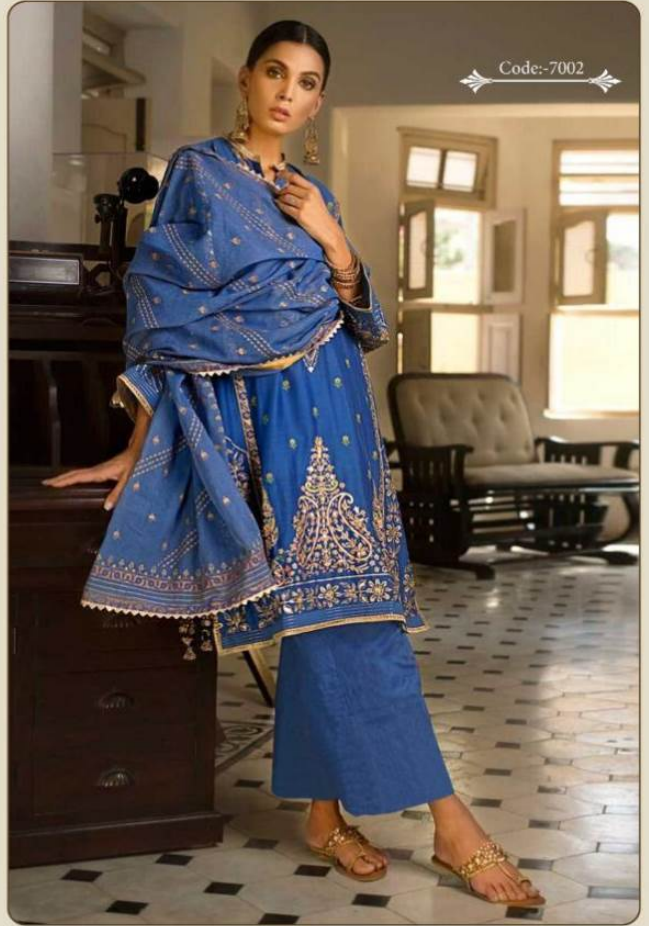

Code: 7001

Code: 7002

Code: 7003

Code: 7004

LIFE IS TREND

KAARA
SINCE 1988

Code:-7002

Optimized by www.ImageOptimizer.net

KAARA
BY ANITA DOLY

Code: 7001

Optimized by www.ImageOptimizer.net

Present new looking and stylish printed designs

NASREN

D.no.	Top	Bottom	Dupatta	Rate
7001	PURE COTTON WITH HEAVY EMBROIDERY WORK	SEMI LOAN	NAZMIN WITH EMBROIDERY WORK	899/-
7002	PURE COTTON WITH HEAVY EMBROIDERY WORK	SEMI LOAN	NAZMIN WITH EMBROIDERY WORK	899/-
7003	PURE COTTON WITH HEAVY EMBROIDERY WORK	SEMI LOAN WITH EMBROIDERY WORK	NAZMIN WITH EMBROIDERY WORK	899/-
7004	PURE COTTON WITH HEAVY EMBROIDERY WORK	SEMI LOAN	NAZMIN WITH EMBROIDERY WORK	899/-