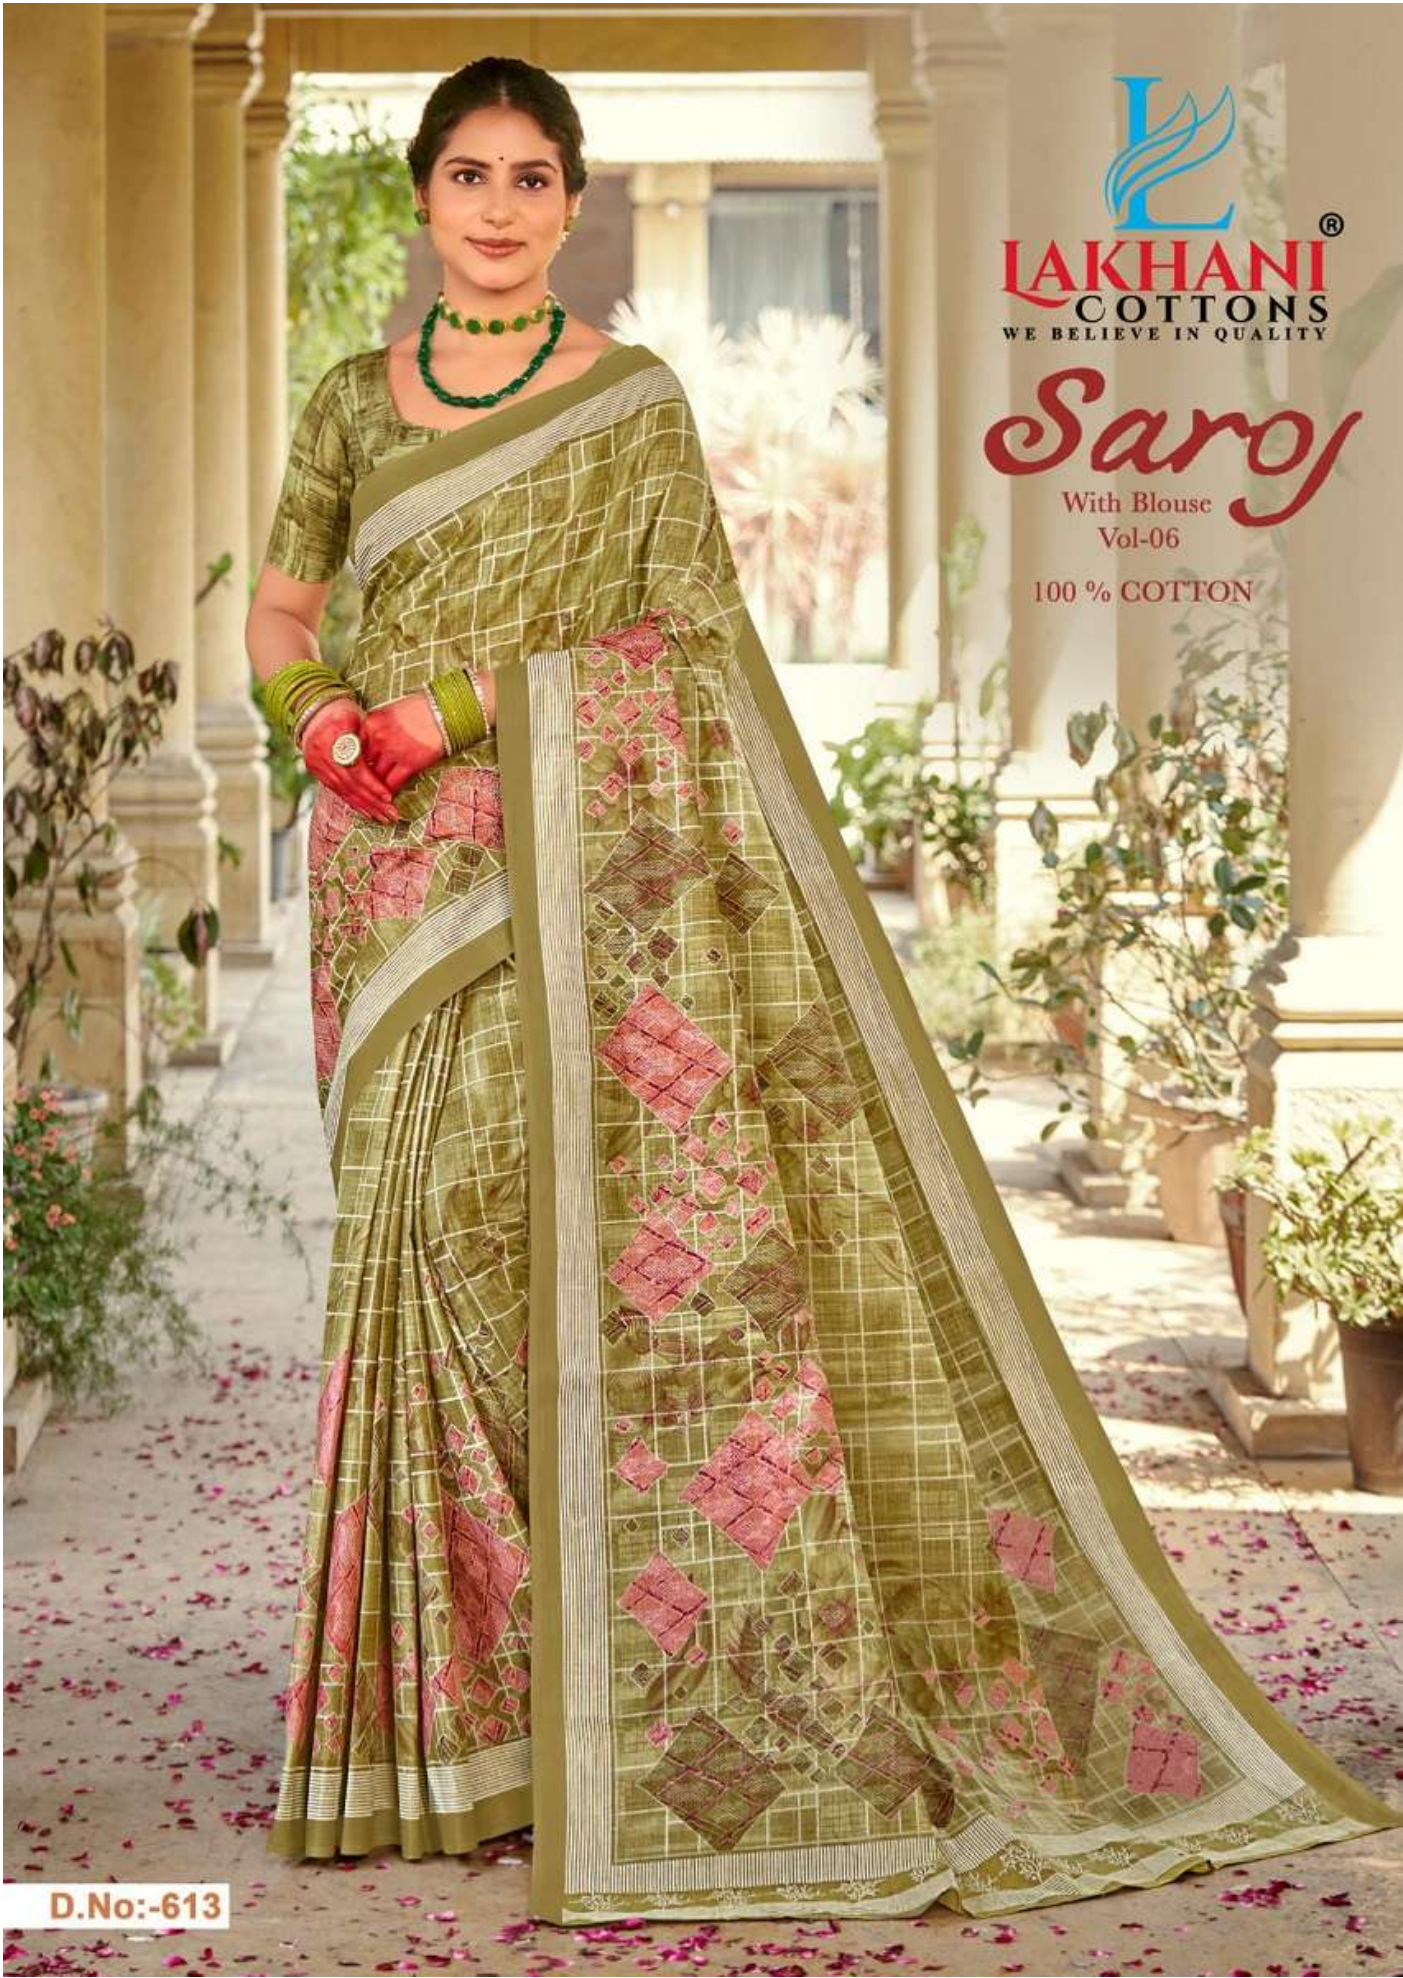

LAKHANI®
COTTONS
WE BELIEVE IN QUALITY

Saroj

With Blouse
Vol-06

100 % COTTON

D.No:-613