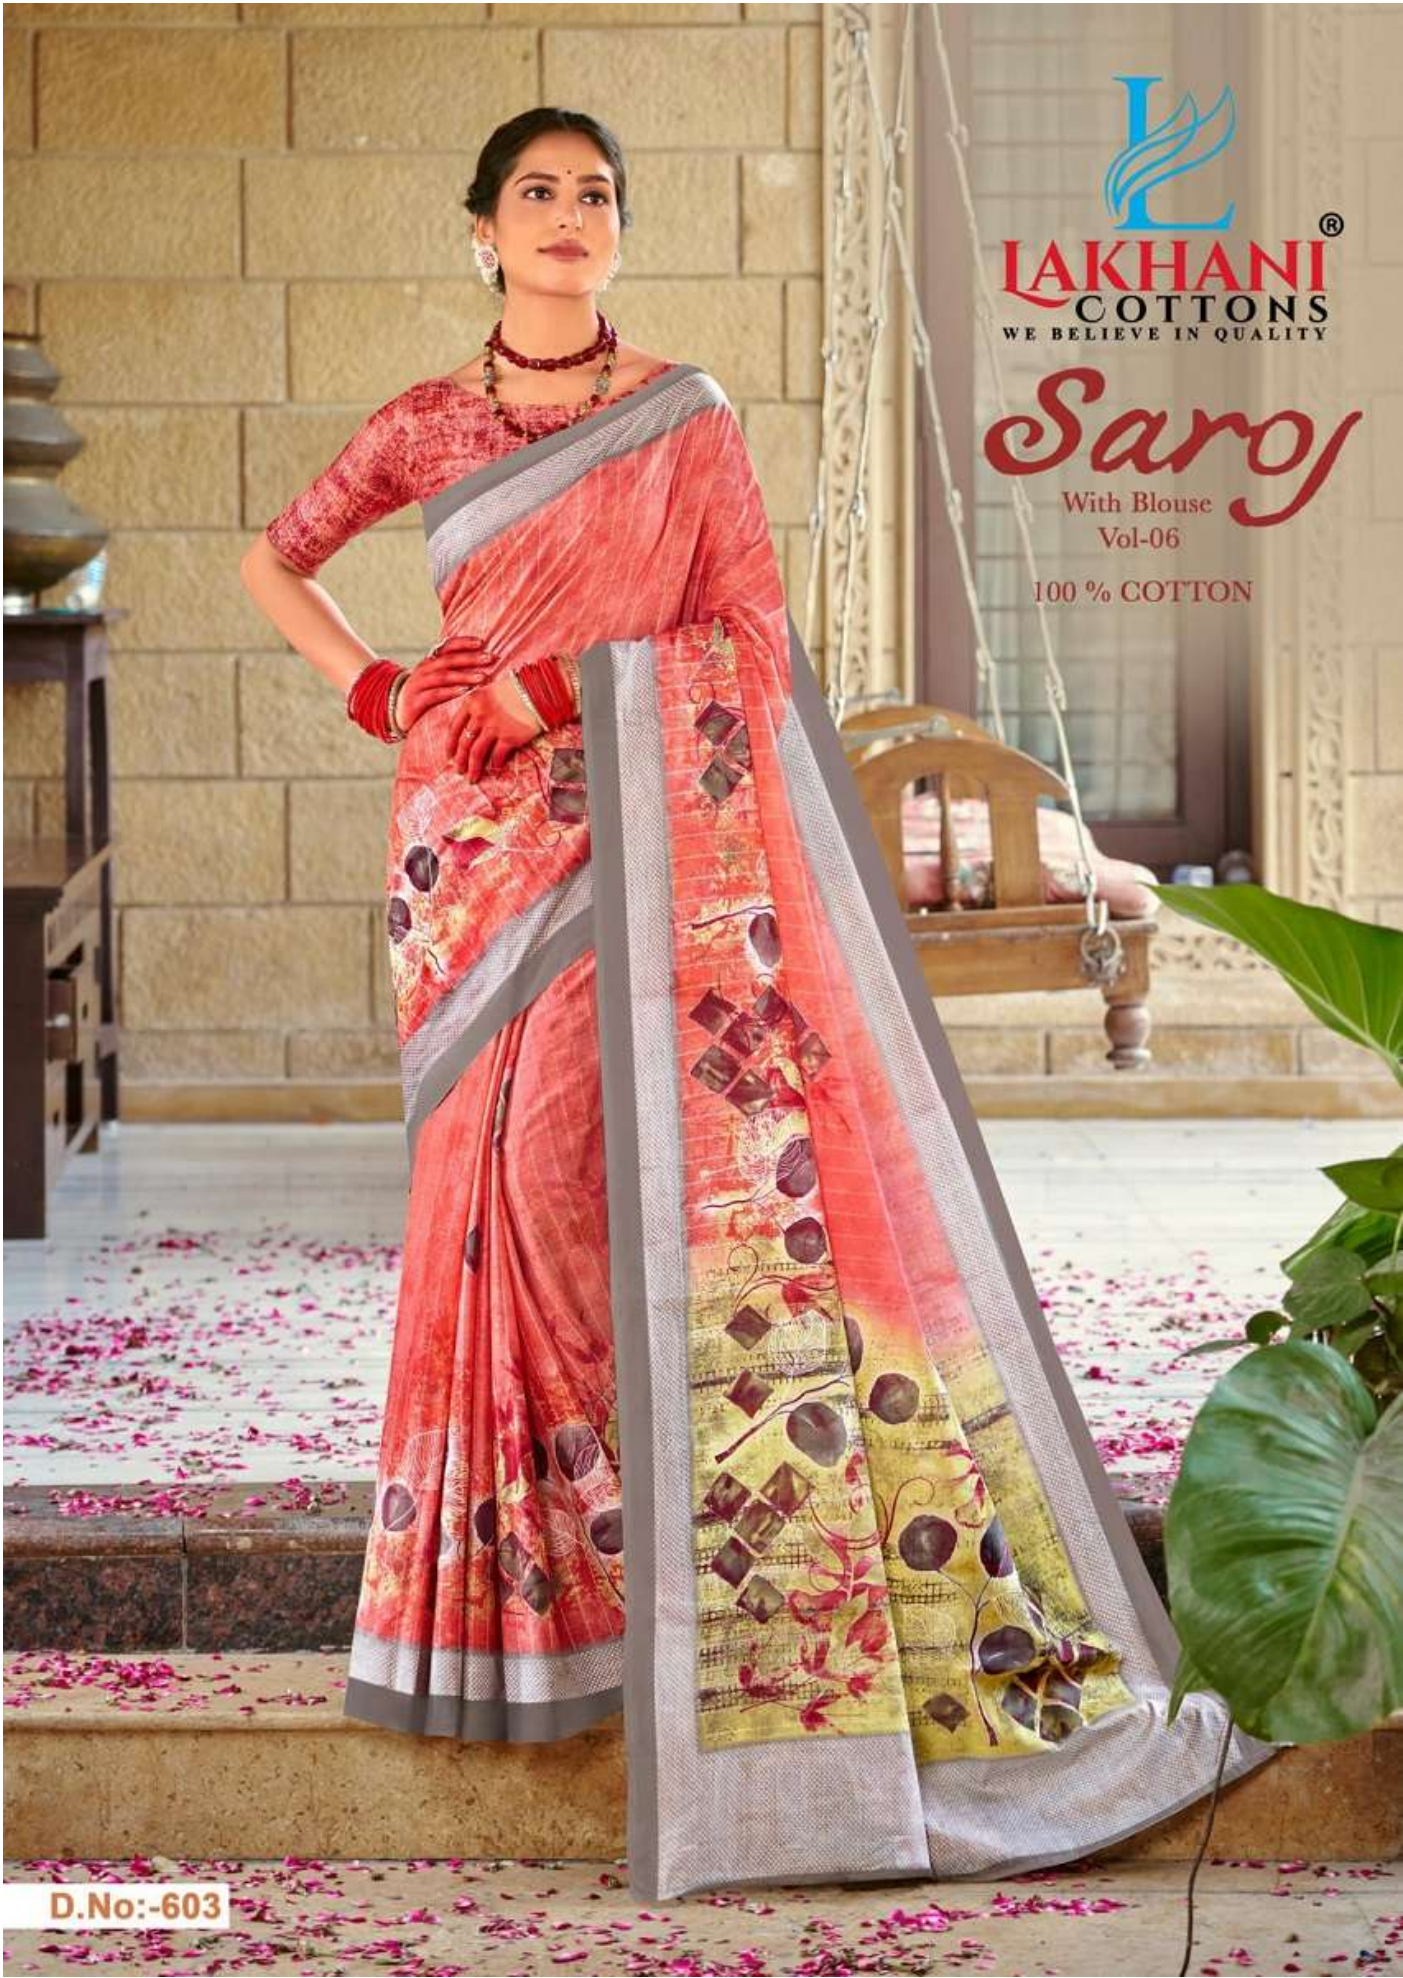

LAKHANI®
COTTONS
WE BELIEVE IN QUALITY

Saroj

With Blouse
Vol-06

100 % COTTON

D.No:-603