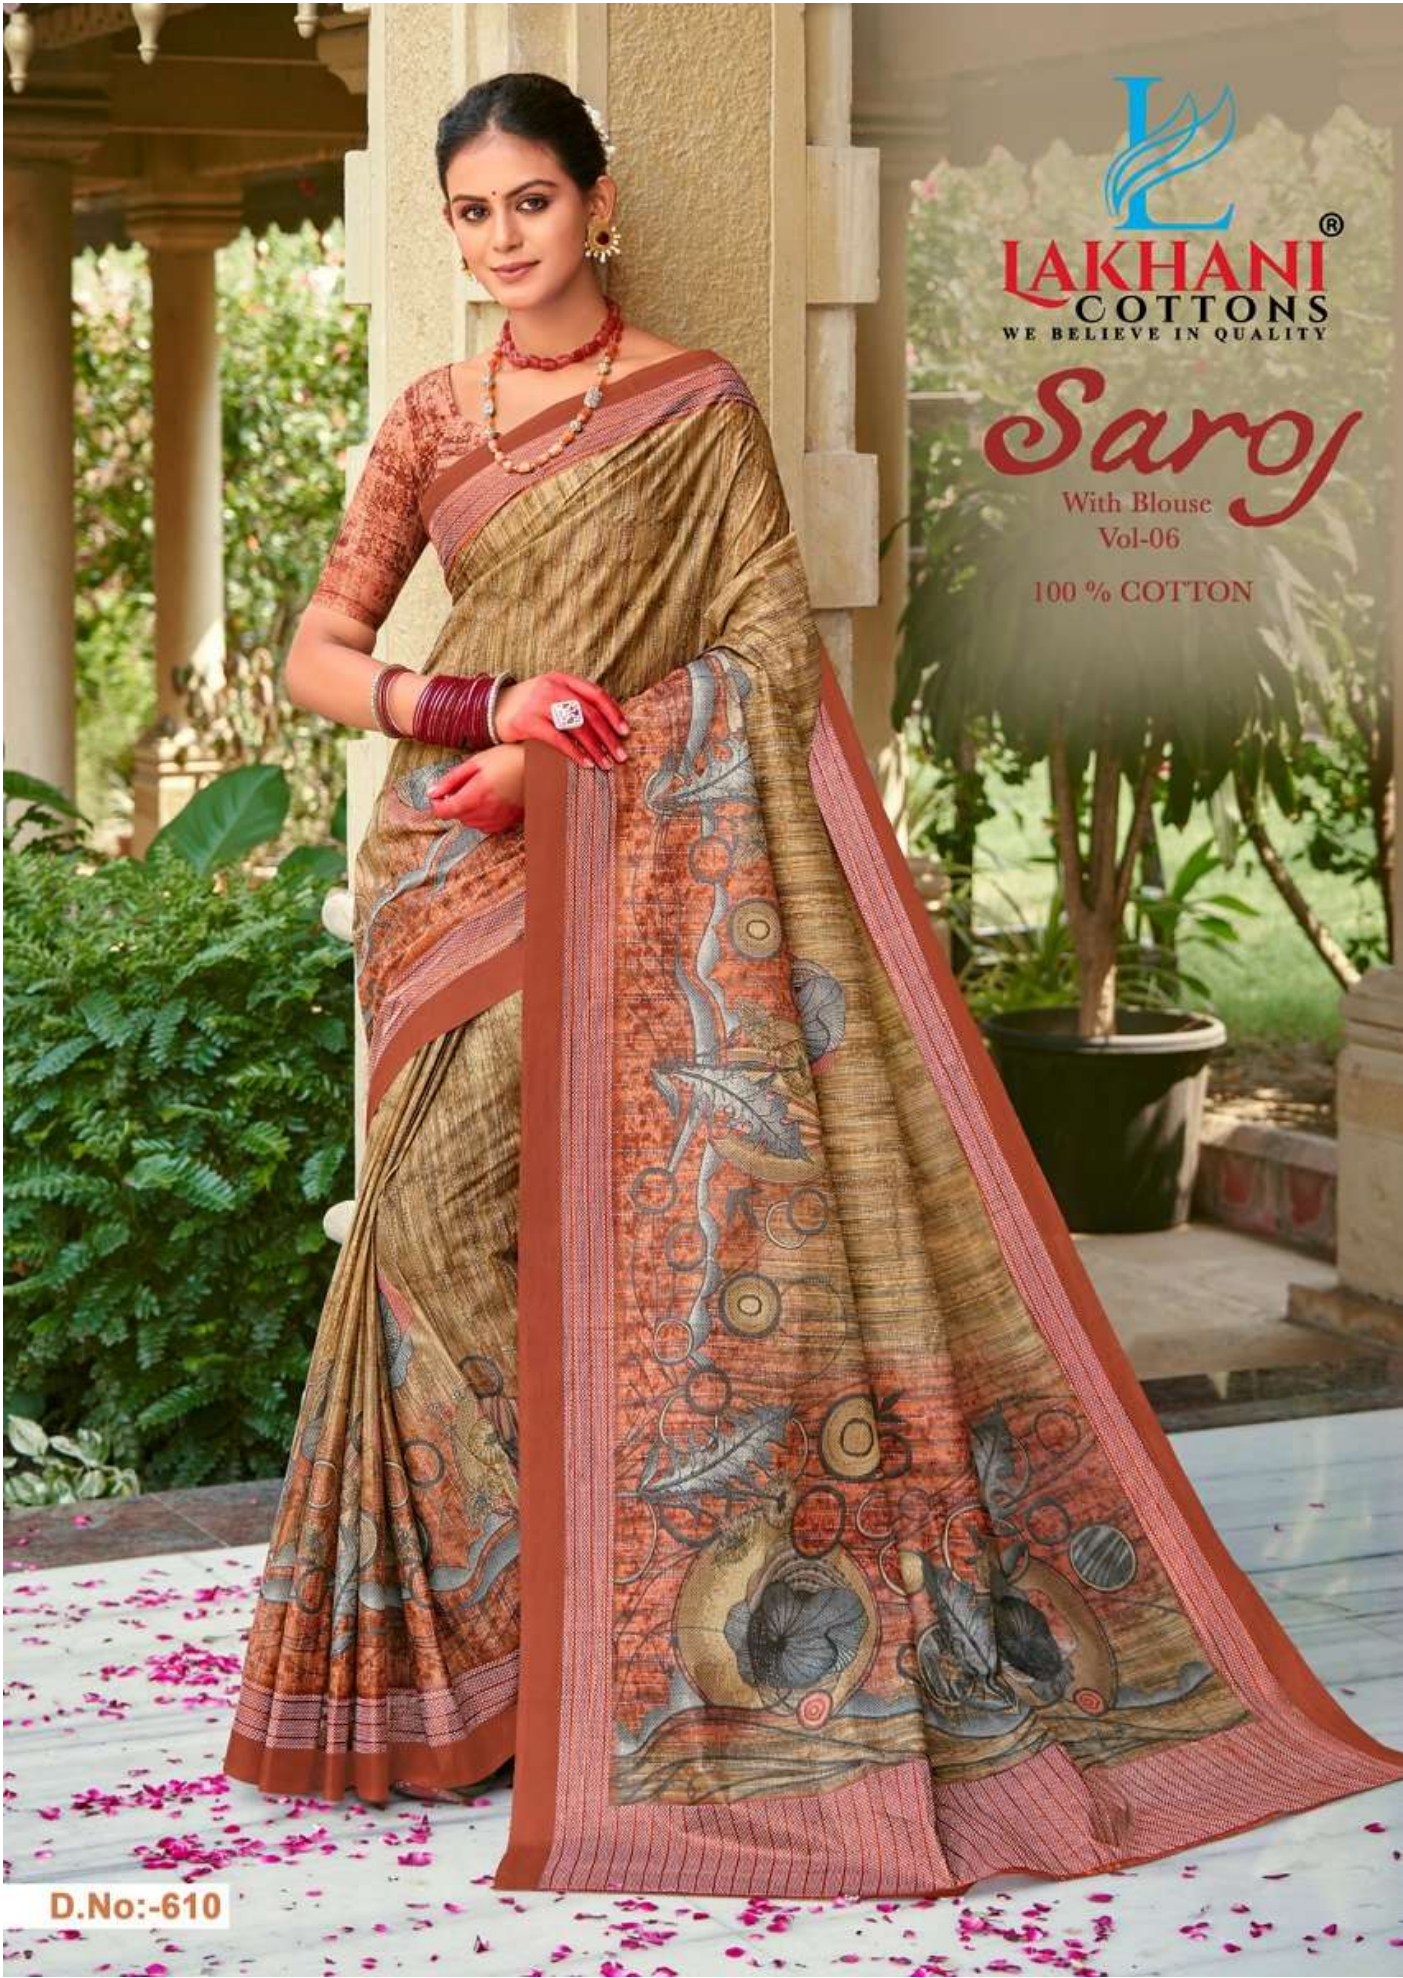

LAKHANI®
COTTONS
WE BELIEVE IN QUALITY

Saroj

With Blouse
Vol-06

100 % COTTON

D.No:-610