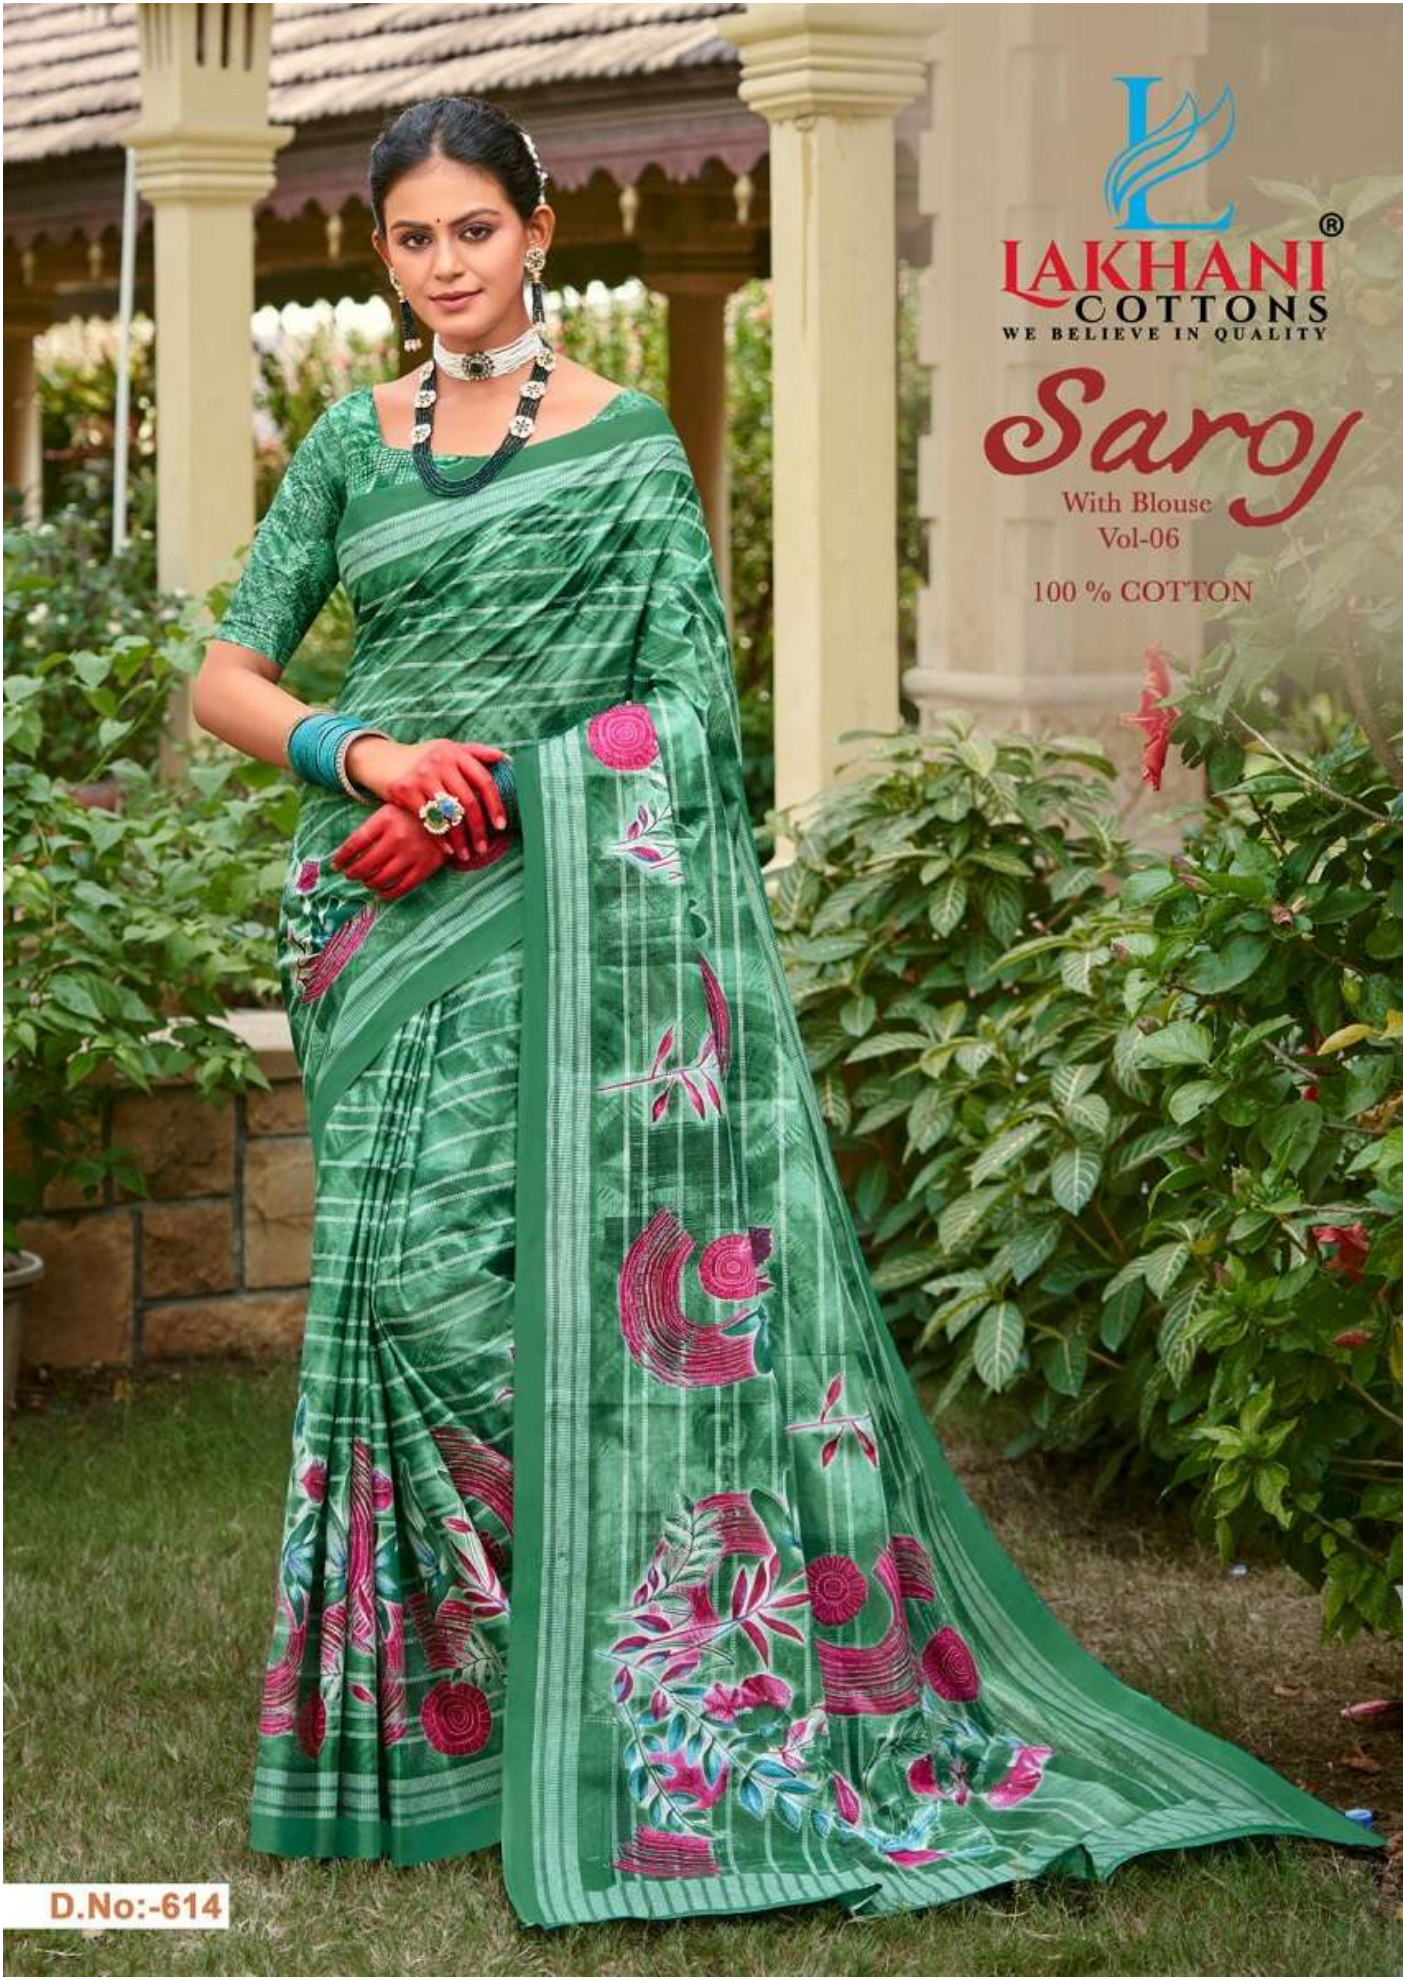

LAKHANI®
COTTONS
WE BELIEVE IN QUALITY

Saroj

With Blouse
Vol-06

100 % COTTON

D.No:-614