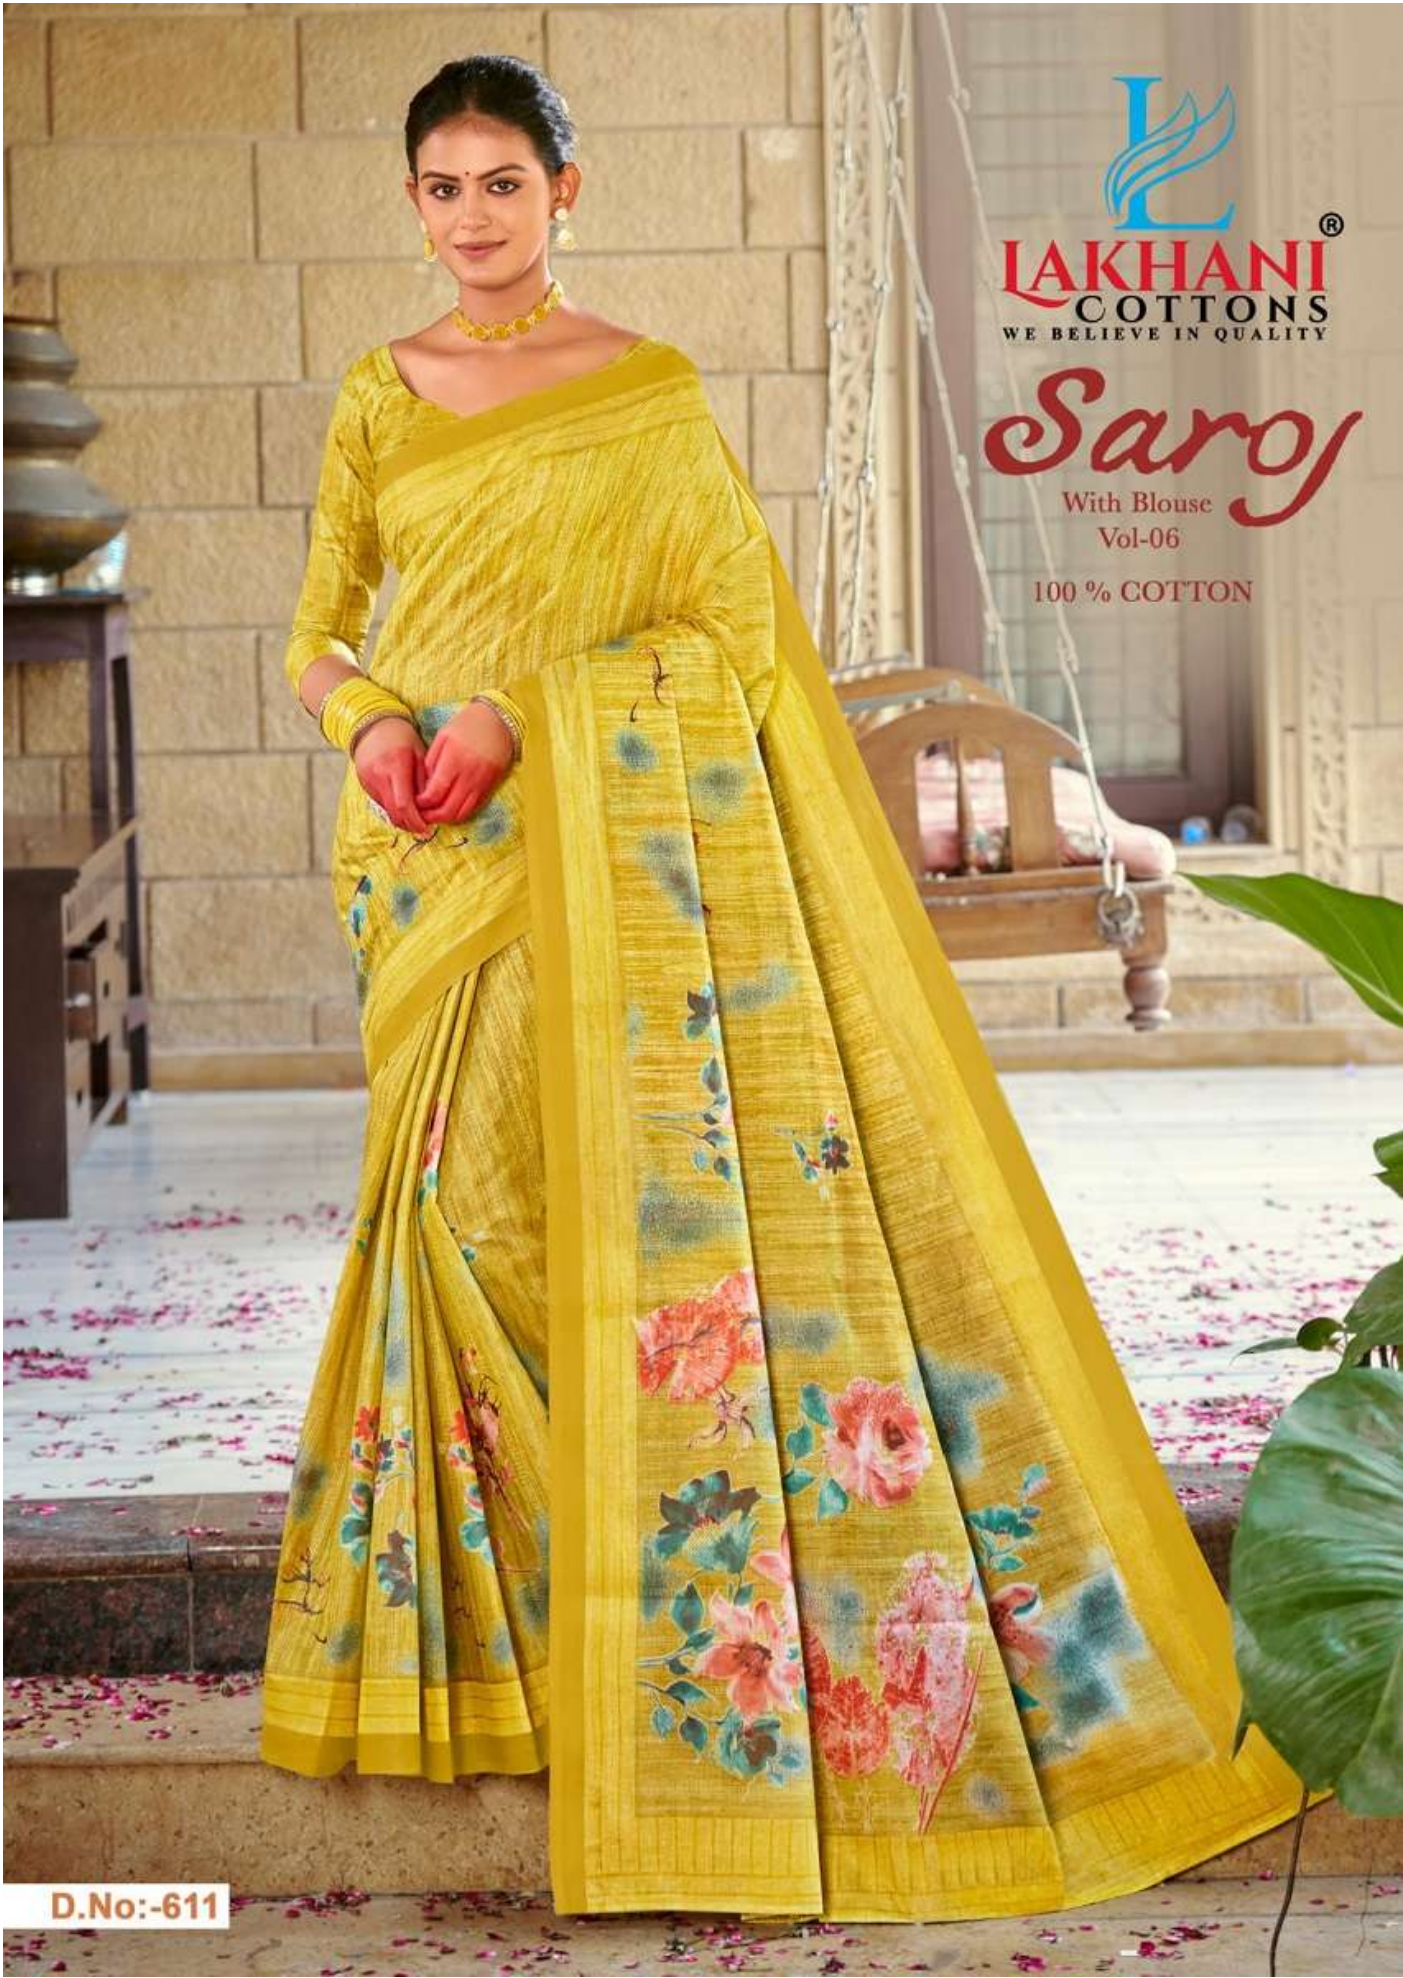

LAKHANI®
COTTONS
WE BELIEVE IN QUALITY

Saroj

With Blouse
Vol-06

100 % COTTON

D.No:-611