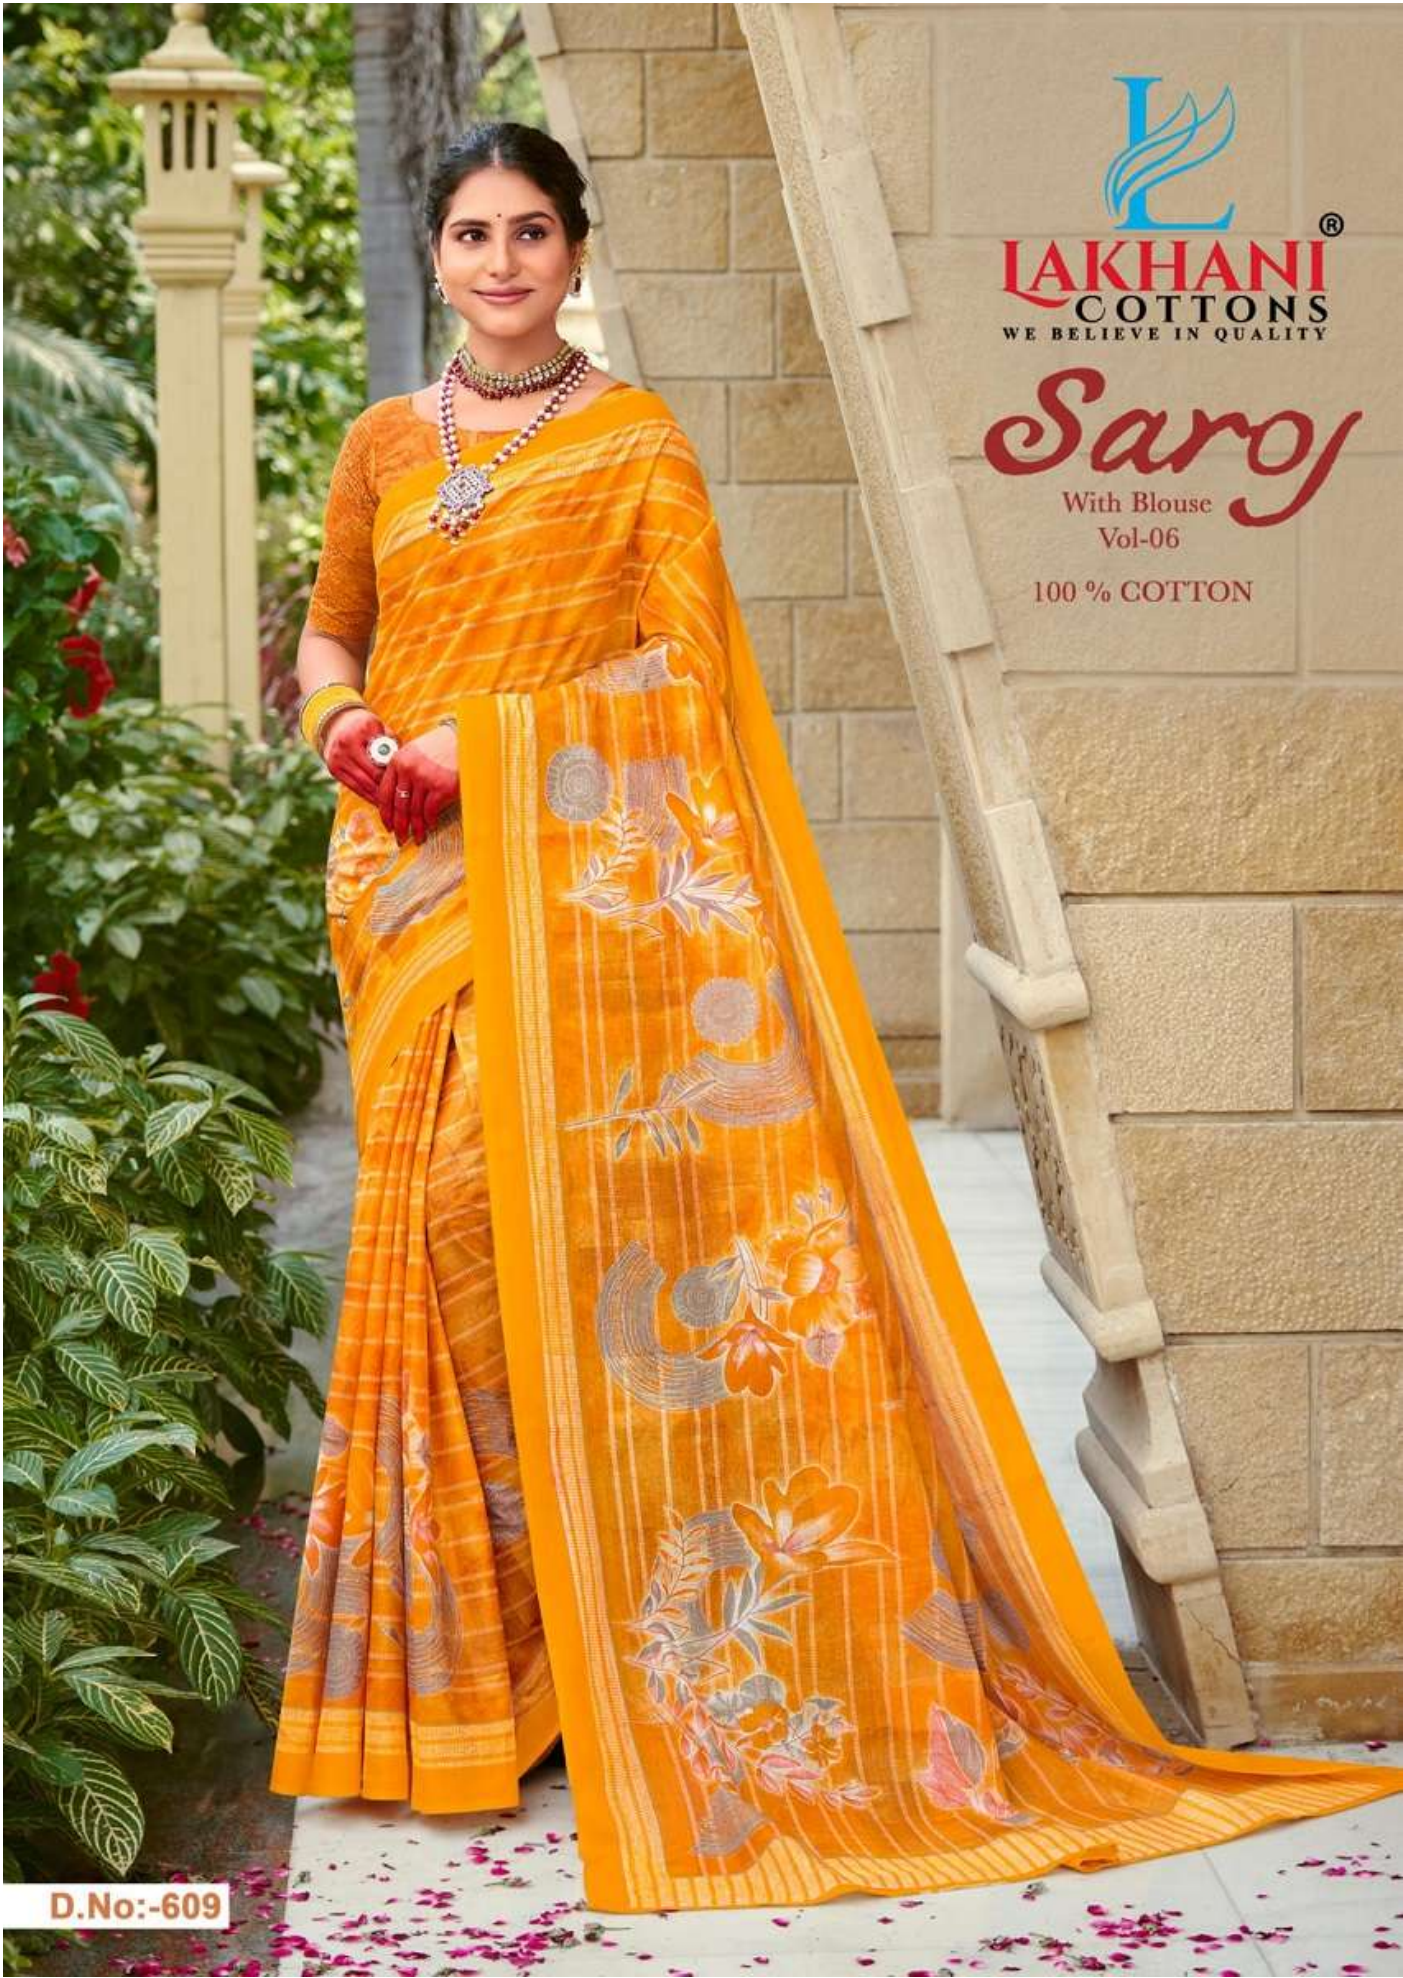

LAKHANI®
COTTONS
WE BELIEVE IN QUALITY

Saroj

With Blouse
Vol-06

100 % COTTON

D.No:-609