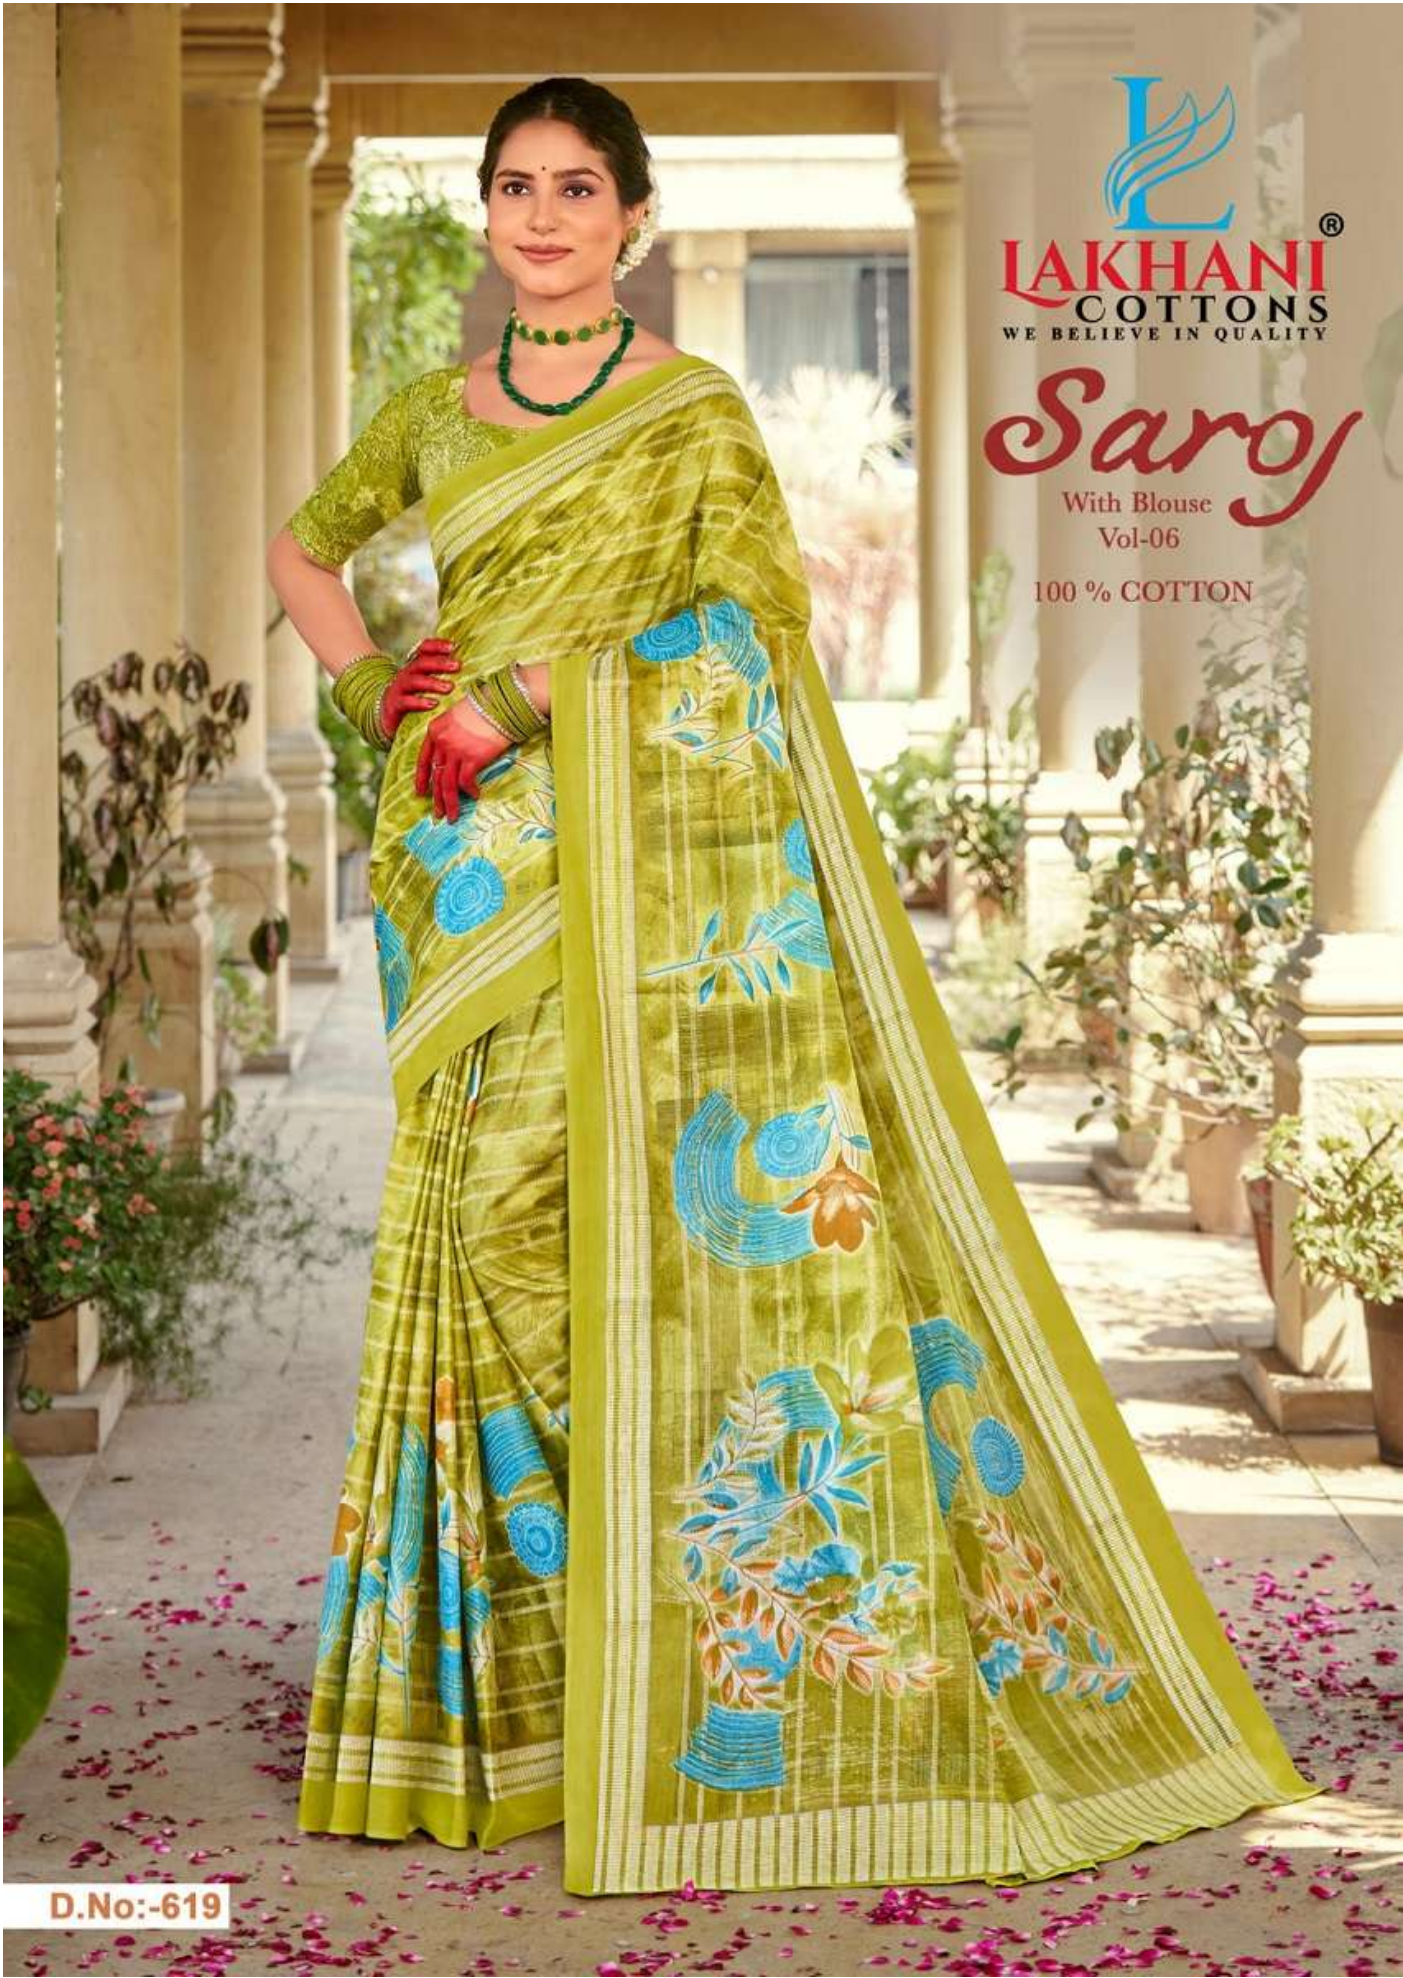

LAKHANI®
COTTONS
WE BELIEVE IN QUALITY

Saroj

With Blouse
Vol-06

100 % COTTON

D.No:-619