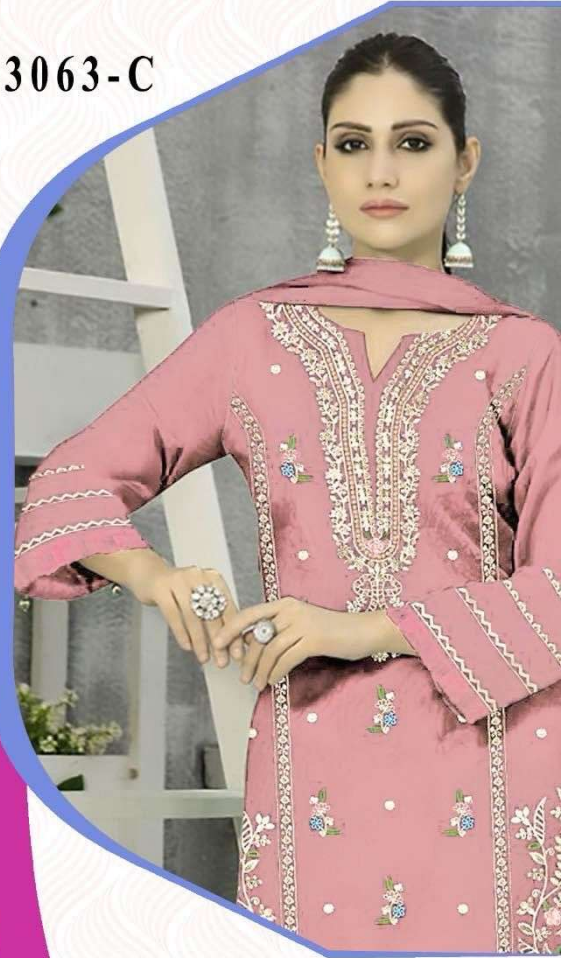

ZARQASH™
A BRAND BY KITTYRHA

Z-3063-B

-:TOP:-

Organza Embroidered

-:BOTTAM/INNER:-

Santoon

-:DUPATTA:-

Organza Embroidered

ZARQASH™
A BRAND BY KITTYRITA

Z-3063-A

-:TOP:-

Organza Embroidered

-:BOTTAM/INNER:-

Santoon

-:DUPATTA:-

Organza Embroidered

ZARQASH™
A BRAND BY KITTYRITA

Z-3063-C

-:TOP:-

Organza Embroidered

-:BOTTAM/INNER:-

Santoon

-:DUPATTA:-

Organza Embroidered