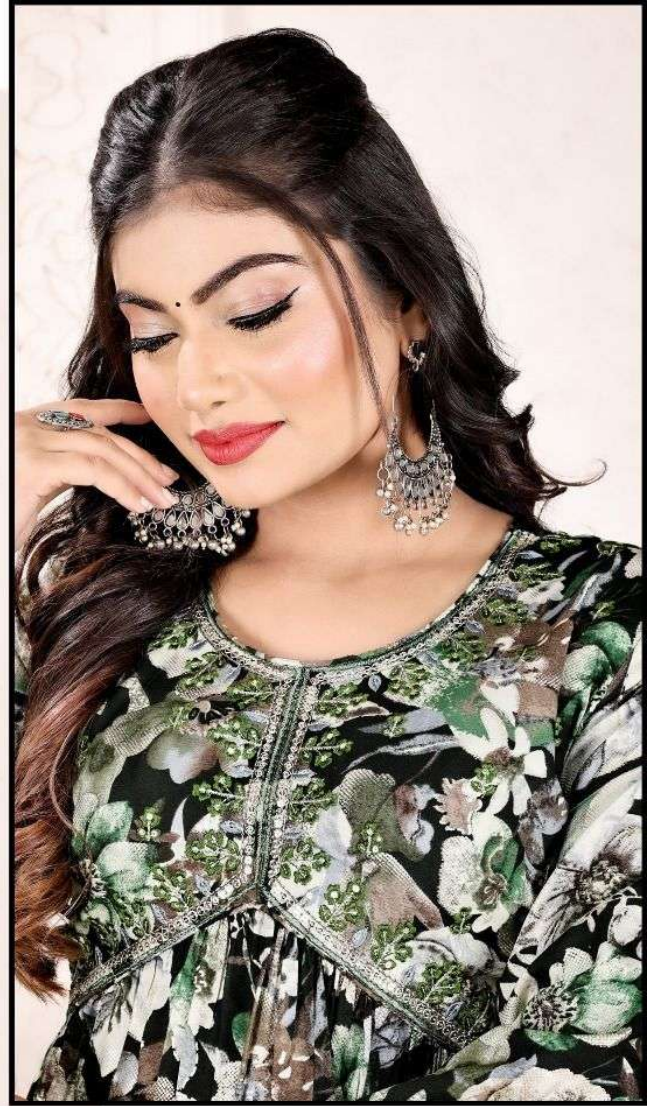

**D.NO-1124**

- M
- L
- XL
- XXL

**ALIA COMBO  
RAYON'FOIL  
PRINTALIA  
WORK GHERA  
(FULL INTERLOCK)**

# Born to Rule

In Case of Designer's Signature, Emilia Clark has created one of the strongest, most enduring female characters in our pop culture consciousness. So where does all that become from? By Joseph Flopper