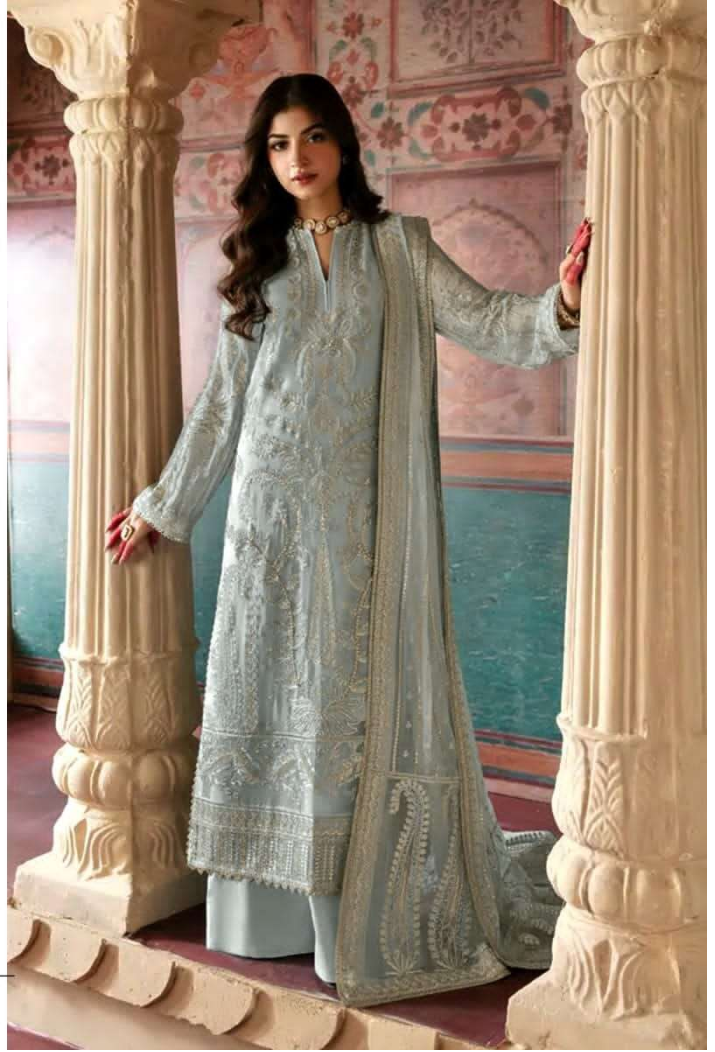

TOP- PURE FOX GEORGETTE WITH HEAVY EMBROIDERY AND SEQUENCE WORK
BOTTOM/INNER- DULL SHANTOON
DUPATTA- PURE GEORGETTE FANCY DUPATTA AND HEAVY EMBROIDERY

7773
D.No:-276

ANAMSA

AA REAL FASHION BRAND