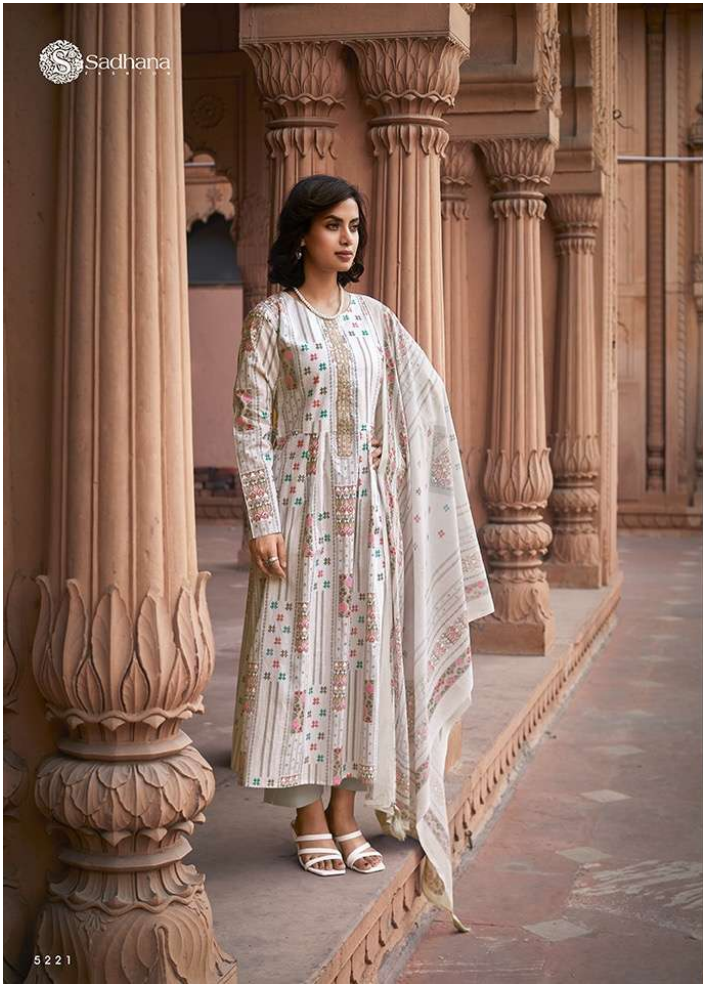

THE WORLDCHARMER

HER GAY KNOWS NO BOUNDARIES, HER ELEGANCE KNOWS NO
LIMITS, HER CHARisma A SOURCE OF INSPIRATION AND MOVEMENT
ACROSS THE WORLD, LOVING, LAUGHING, AND DREAMING WITH A MINDLESS
AFFAIR, SHE HOLDS THE WORLD WITH HER SMILE, HER GRACE,
POUNCE, ENTICEMENT.

THE WORLDCHARMER

Sadhana

5222

5214

5215

5216

5219

5220