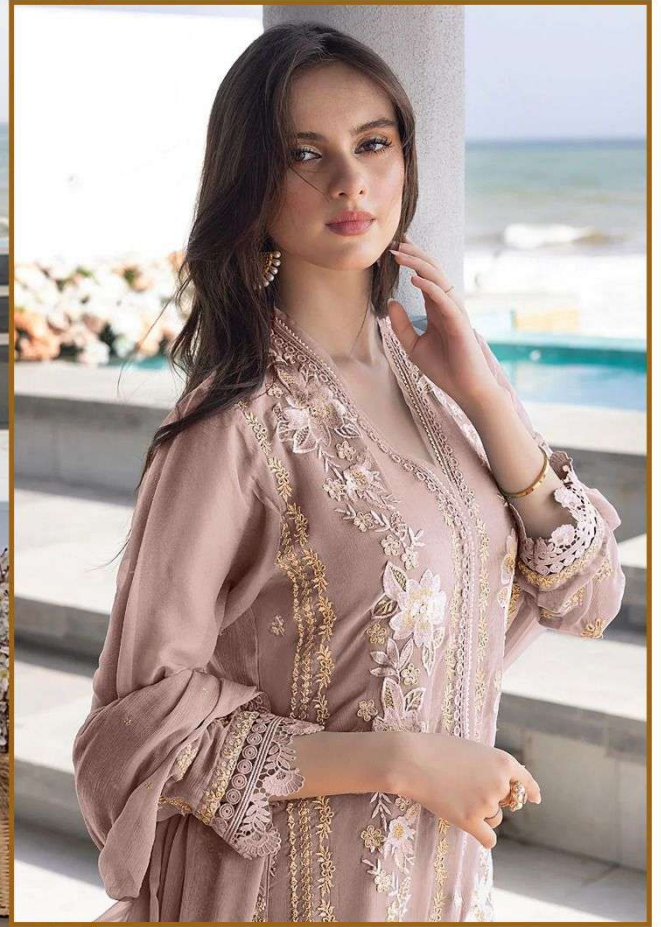

**TOP - FOX GEORGETTE HEAVY EMBROIDERED**  
**INNER BOTTOM - DULL SANTOON**  
**DUPATTA - FOX GEORGETTE HEAVY**  
**EMBROIDERED WITH FOUR SIDE EMB LACE**

**B-03 C**

**TOP - FOX GEORGETTE HEAVY EMBROIDERED**  
**INNER BOTTOM - DULL SANTOON**  
**DUPATTA - FOX GEORGETTE HEAVY**  
**EMBROIDERED WITH FOUR SIDE EMB LACE**

**B-03 D**

**TOP - FOX GEORGETTE HEAVY EMBROIDERED**  
**INNER BOTTOM - DULL SANTOON**  
**DUPATTA - FOX GEORGETTE HEAVY**  
**EMBROIDERED WITH FOUR SIDE EMB LACE**

**B-03 A**

TOP - FOX GEORGETTE HEAVY EMBROIDERED  
INNER BOTTOM - DULL SANTOON  
DUPATTA - FOX GEORGETTE HEAVY  
EMBROIDERED WITH FOUR SIDE EMB LACE

B3 - A

B3 - B

B3 - C

B3 - D

**TOP - FOX GEORGETTE HEAVY EMBROIDERED**  
**INNER BOTTOM - DULL SANTOON**  
**DUPATTA - FOX GEORGETTE HEAVY**  
**EMBROIDERED WITH FOUR SIDE EMB LACE**

**B-03 B**