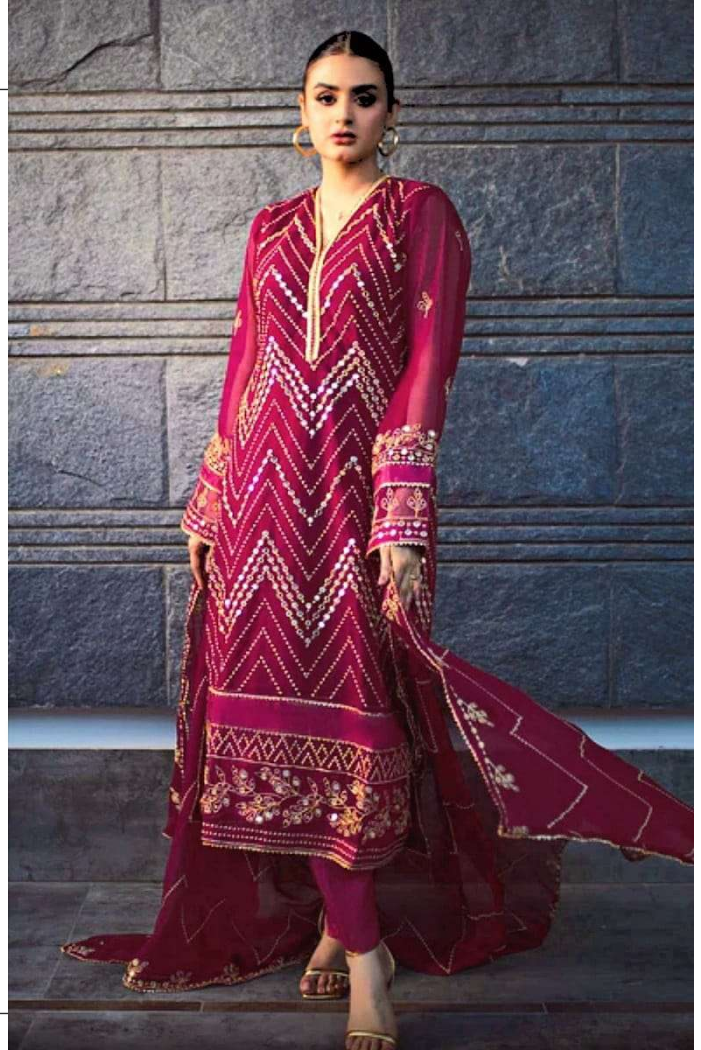

TOP- PURE FOX GEORGETTE WITH HEAVY EMBROIDERY AND SEQUENCE WORK
BOTTOMINNER- DULL SHANTOON
DUPATTA- PURE GEORGETTE FANCY DUPATTA AND HEAVY EMBROIDERY

7773

*** D.No:-266 ***