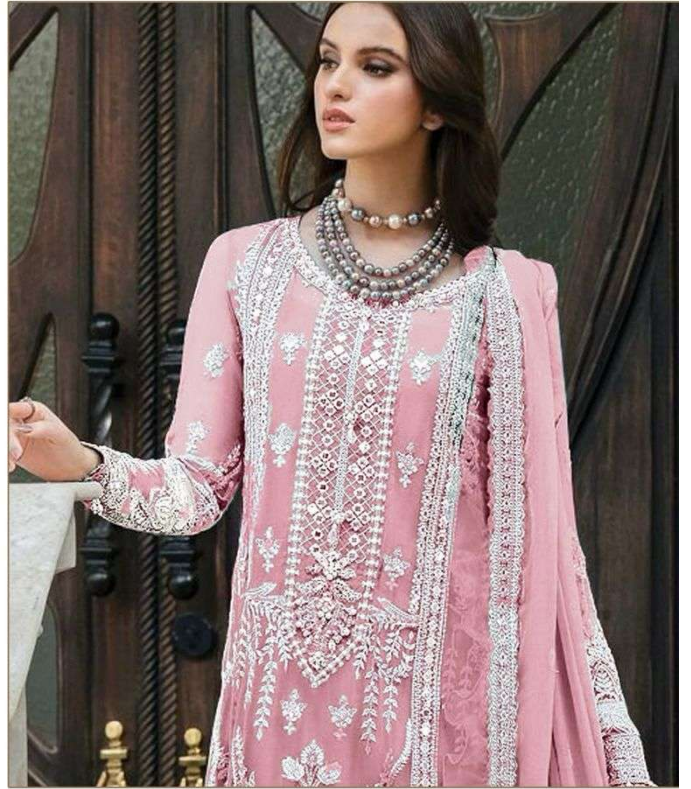

Serene[®]
Pakistani Suit

A BRAND BY **MEGHA EXPORT**

S - 228 C

**TOP -FOX GEORGETTE EMBROIDEREY WORK
INNER BOTTOM -DUAL SANTUN
DUPATTA - FOX GEORGETTE EMBROIDERY
WORK**

S 228 A

S 228 B

S 228 C

S 228 D

Serene[®]
Pakistani Suit

A BRAND BY **MEGHA EXPORT**

S - 228 A

**TOP -FOX GEORGETTE EMBROIDEREY WORK
INNER BOTTOM -DUAL SANTUN
DUPATTA - FOX GEORGETTE EMBROIDERY
WORK**

Serene[®]
Pakistani Suit

A BRAND BY **MEGHA EXPORT**

S - 228 D

**TOP -FOX GEORGETTE EMBROIDEREY WORK
INNER BOTTOM -DUAL SANTUN
DUPATTA - FOX GEORGETTE EMBROIDERY
WORK**

Serene[®]
Pakistani Suit

A BRAND BY **MEGHA EXPORT**

S - 228 B

**TOP -FOX GEORGETTE EMBROIDEREY WORK
INNER BOTTOM -DUAL SANTUN
DUPATTA - FOX GEORGETTE EMBROIDERY
WORK**