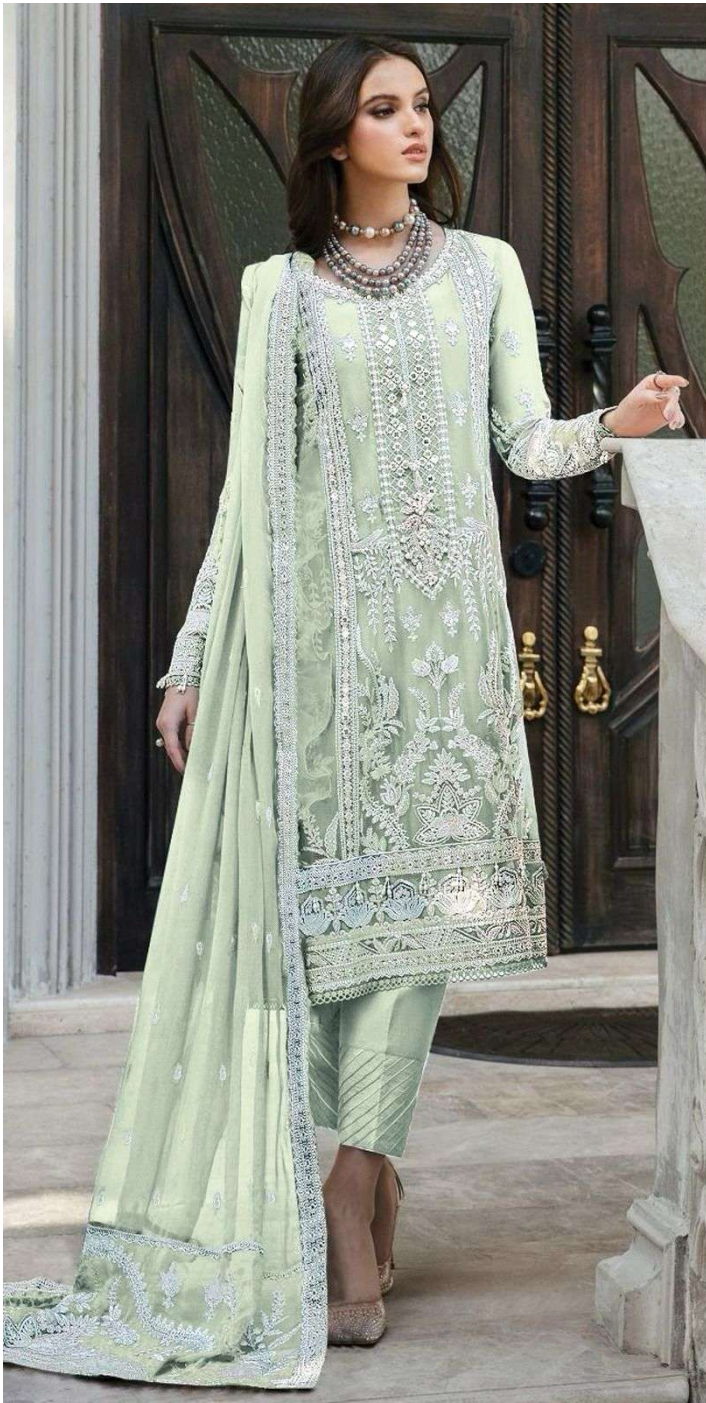

Serene[®]
Pakistani Suit

A BRAND BY **MEGHA EXPORT**

S - 228 C

**TOP -FOX GEORGETTE EMBROIDEREY WORK
INNER BOTTOM -DUAL SANTUN
DUPATTA - FOX GEORGETTE EMBROIDERY
WORK**

S 228 A

S 228 B

S 228 C

S 228 D

Serene[®]
Pakistani Suit

A BRAND BY **MEGHA EXPORT**

S - 228 A

**TOP -FOX GEORGETTE EMBROIDEREY WORK
INNER BOTTOM -DUAL SANTUN
DUPATTA - FOX GEORGETTE EMBROIDERY
WORK**

Serene[®]
Pakistani Suit

A BRAND BY **MEGHA EXPORT**

S - 228 D

**TOP -FOX GEORGETTE EMBROIDEREY WORK
INNER BOTTOM -DUAL SANTUN
DUPATTA - FOX GEORGETTE EMBROIDERY
WORK**

Serene[®]
Pakistani Suit

A BRAND BY **MEGHA EXPORT**

S - 228 B

**TOP -FOX GEORGETTE EMBROIDEREY WORK
INNER BOTTOM -DUAL SANTUN
DUPATTA - FOX GEORGETTE EMBROIDERY
WORK**