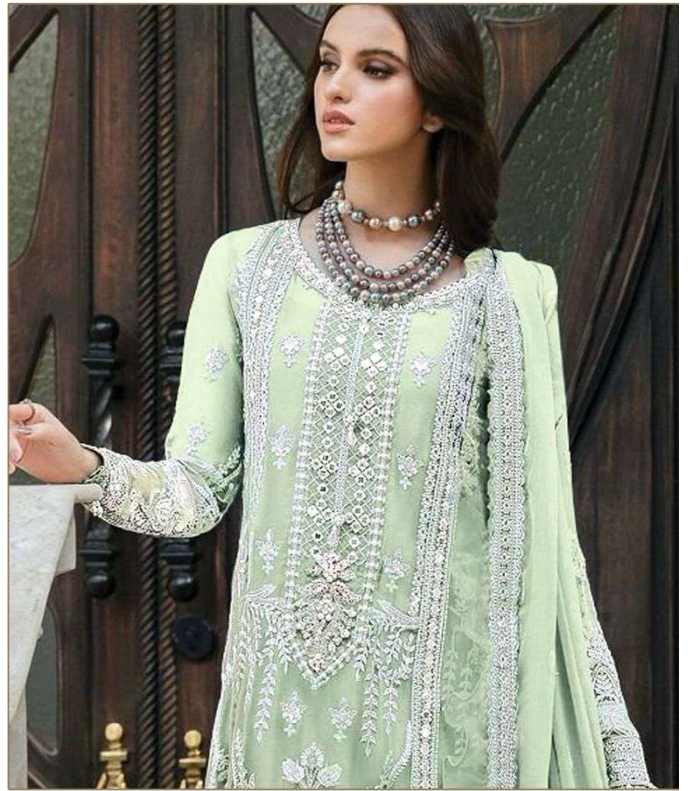

Serene[®]
Pakistani Suit

A BRAND BY **MEGHA EXPORT**

S - 228 C

**TOP -FOX GEORGETTE EMBROIDEREY WORK
INNER BOTTOM -DUAL SANTUN
DUPATTA - FOX GEORGETTE EMBROIDERY
WORK**

S 228 A

S 228 B

S 228 C

S 228 D

Serene[®]
Pakistani Suit

A BRAND BY **MEGHA EXPORT**

S - 228 A

**TOP -FOX GEORGETTE EMBROIDEREY WORK
INNER BOTTOM -DUAL SANTUN
DUPATTA - FOX GEORGETTE EMBROIDERY
WORK**

Serene[®]
Pakistani Suit

A BRAND BY **MEGHA EXPORT**

S - 228 D

**TOP -FOX GEORGETTE EMBROIDEREY WORK
INNER BOTTOM -DUAL SANTUN
DUPATTA - FOX GEORGETTE EMBROIDERY
WORK**

Serene[®]
Pakistani Suit

A BRAND BY **MEGHA EXPORT**

S - 228 B

**TOP -FOX GEORGETTE EMBROIDEREY WORK
INNER BOTTOM -DUAL SANTUN
DUPATTA - FOX GEORGETTE EMBROIDERY
WORK**