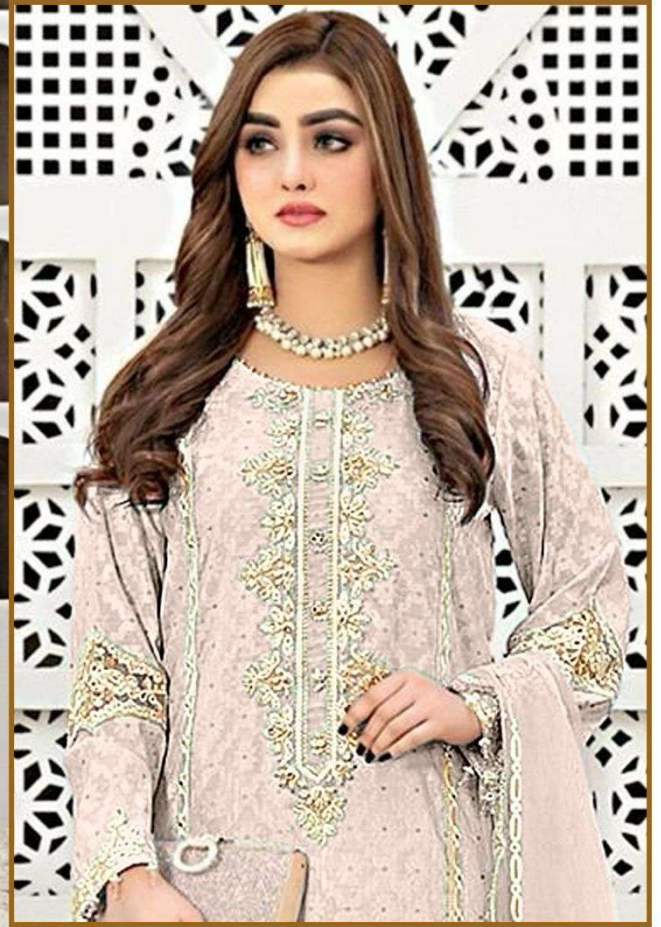

TOP - FOX GEORGETTE HEAVY EMBROIDERED
WITH STONE WORK

INNER BOTTOM - DULL SANTOON

DUPATTA - FOX GEORGETTE HEAVY
EMBROIDERED

B-10 G

TOP - FOX GEORGETTE HEAVY EMBROIDERED
WITH STONE WORK

INNER BOTTOM - DULL SANTOON

DUPATTA - FOX GEORGETTE HEAVY
EMBROIDERED

B-10 F

TOP - FOX GEORGETTE HEAVY EMBROIDERED
WITH STONE WORK

INNER BOTTOM - DULL SANTOON

DUPATTA - FOX GEORGETTE HEAVY
EMBROIDERED

B-10 H

TOP - FOX GEORGETTE HEAVY EMBROIDERED
WITH STONE WORK
INNER BOTTOM - DULL SANTOON
DUPATTA - FOX GEORGETTE HEAVY
EMBROIDERED

B 10 - E

B 10 - F

B 10 - G

B 10 - H

TOP - FOX GEORGETTE HEAVY EMBROIDERED
WITH STONE WORK

INNER BOTTOM - DULL SANTOON

DUPATTA - FOX GEORGETTE HEAVY
EMBROIDERED

B-10 E