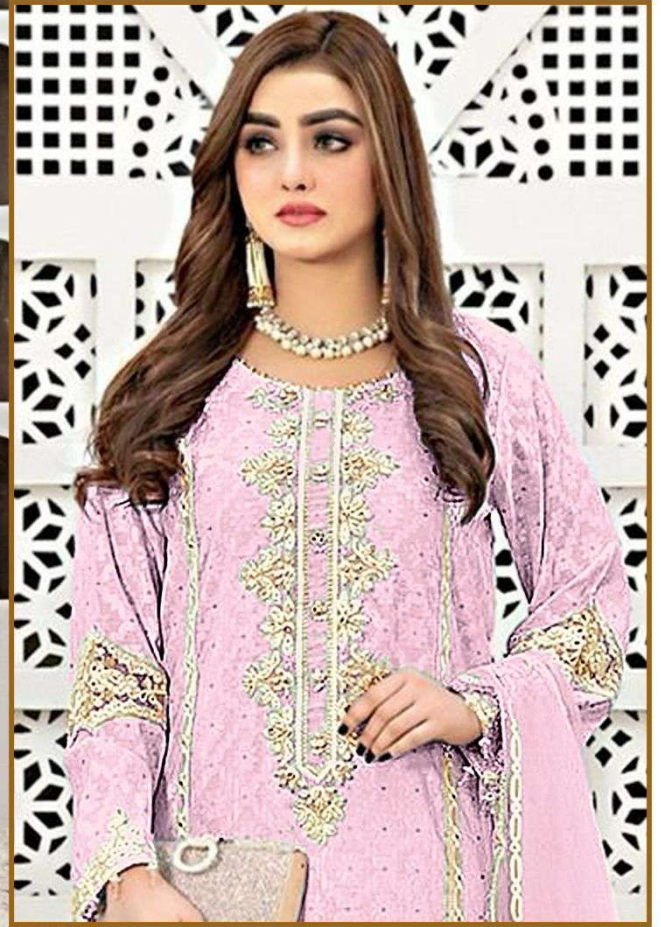

TOP - FOX GEORGETTE HEAVY EMBROIDERED
WITH STONE WORK

INNER BOTTOM - DULL SANTOON

DUPATTA - FOX GEORGETTE HEAVY
EMBROIDERED

B-10 G

TOP - FOX GEORGETTE HEAVY EMBROIDERED
WITH STONE WORK

INNER BOTTOM - DULL SANTOON

DUPATTA - FOX GEORGETTE HEAVY
EMBROIDERED

B-10 F

TOP - FOX GEORGETTE HEAVY EMBROIDERED
WITH STONE WORK

INNER BOTTOM - DULL SANTOON

DUPATTA - FOX GEORGETTE HEAVY
EMBROIDERED

B-10 H

TOP - FOX GEORGETTE HEAVY EMBROIDERED
WITH STONE WORK
INNER BOTTOM - DULL SANTOON
DUPATTA - FOX GEORGETTE HEAVY
EMBROIDERED

B 10 - E

B 10 - F

B 10 - G

B 10 - H

TOP - FOX GEORGETTE HEAVY EMBROIDERED
WITH STONE WORK

INNER BOTTOM - DULL SANTOON

DUPATTA - FOX GEORGETTE HEAVY
EMBROIDERED

B-10 E