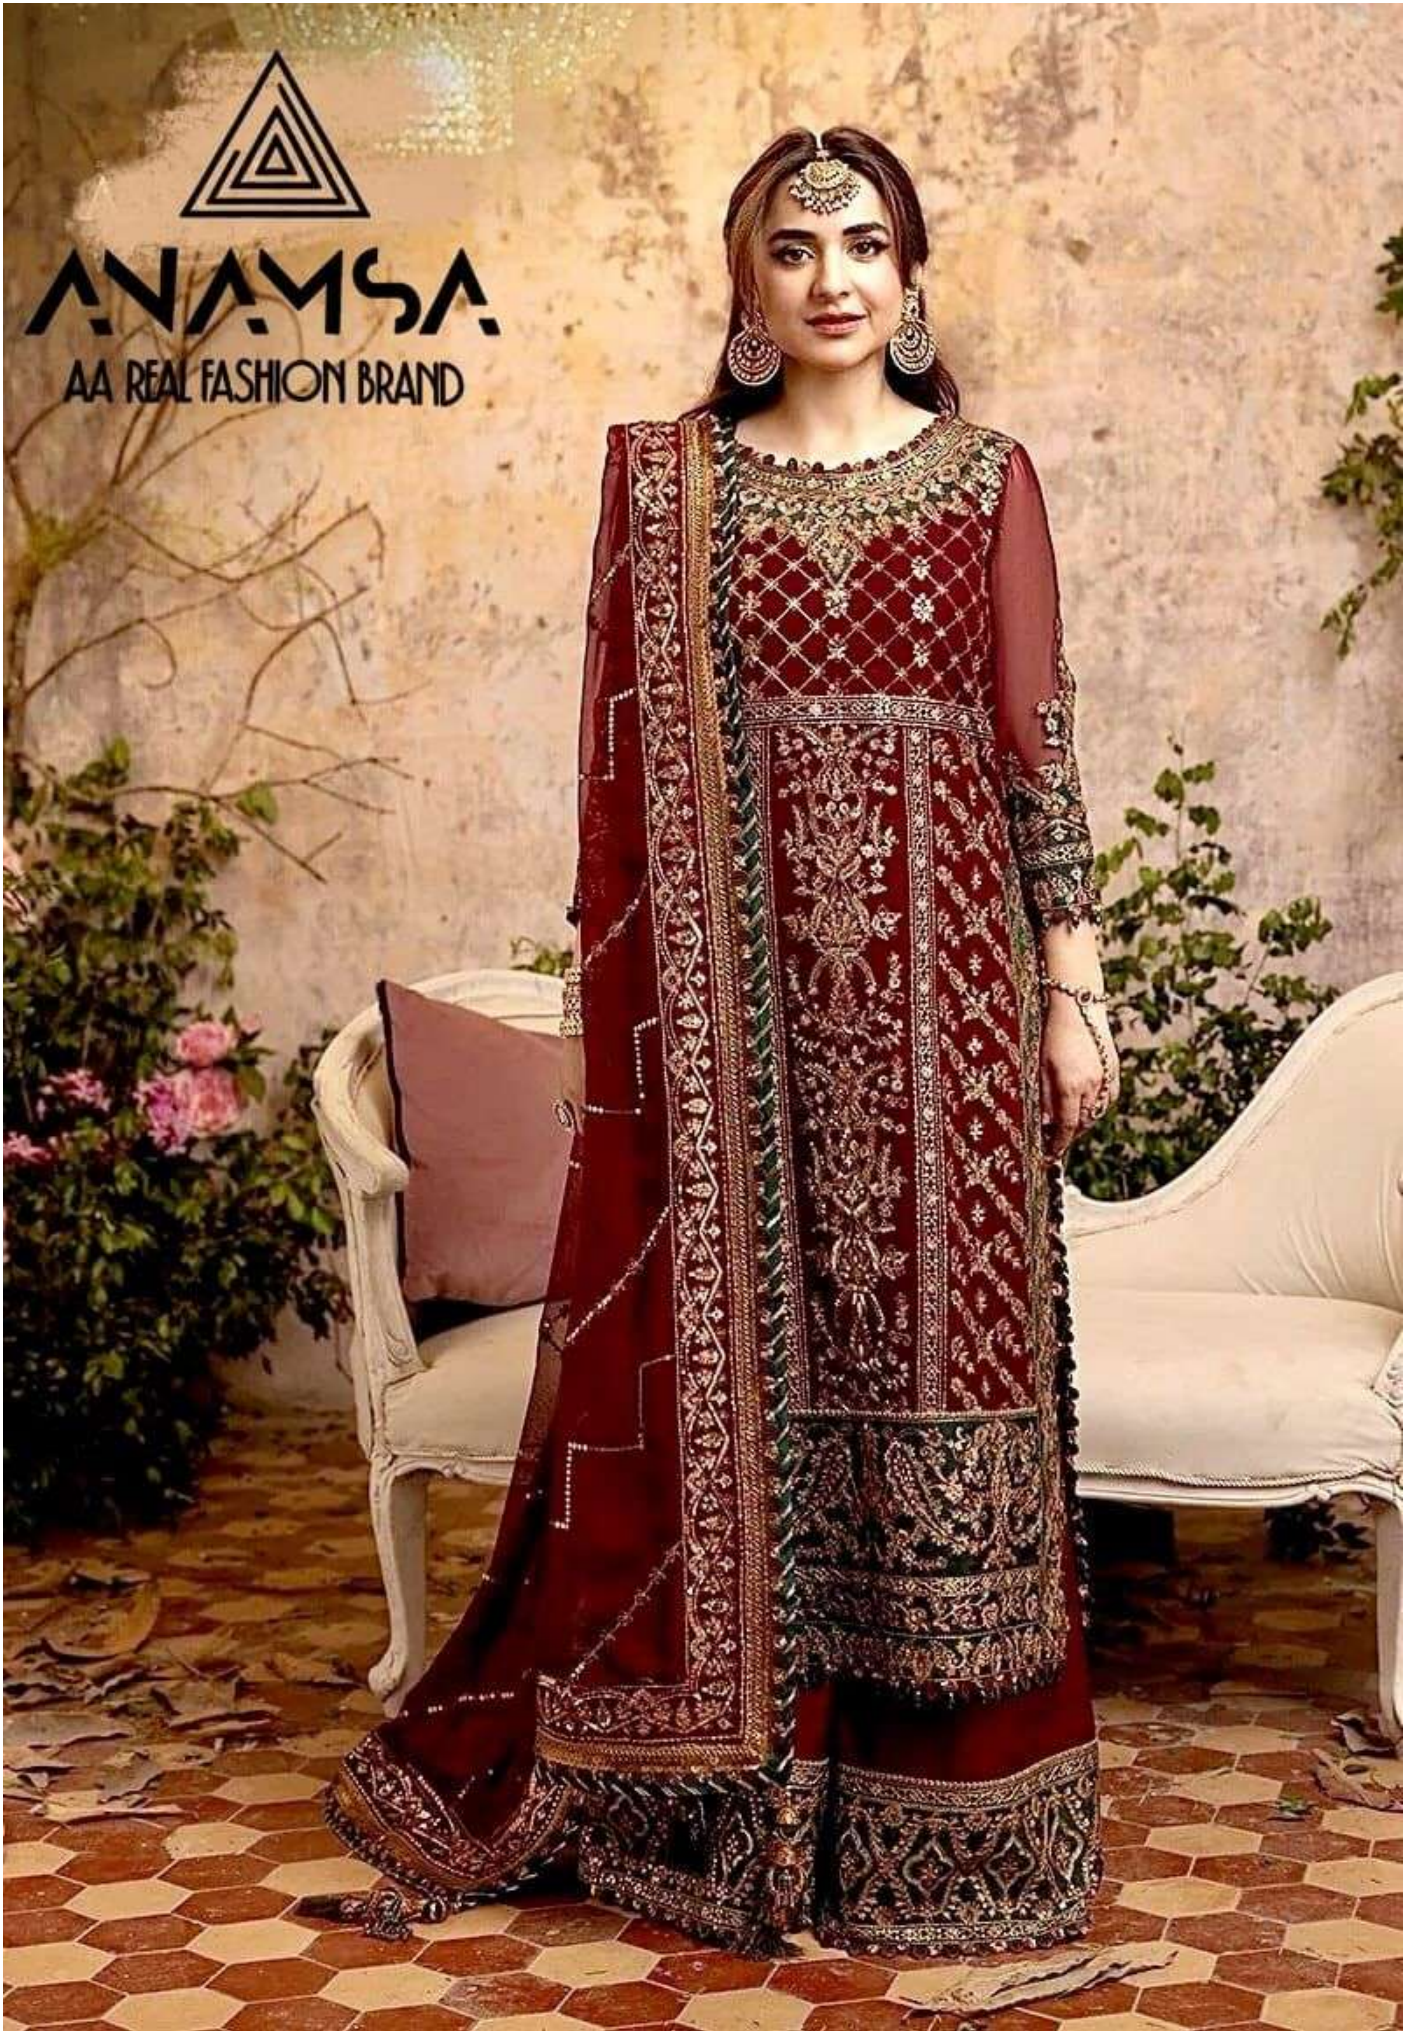

ANAMSA
AA REAL FASHION BRAND