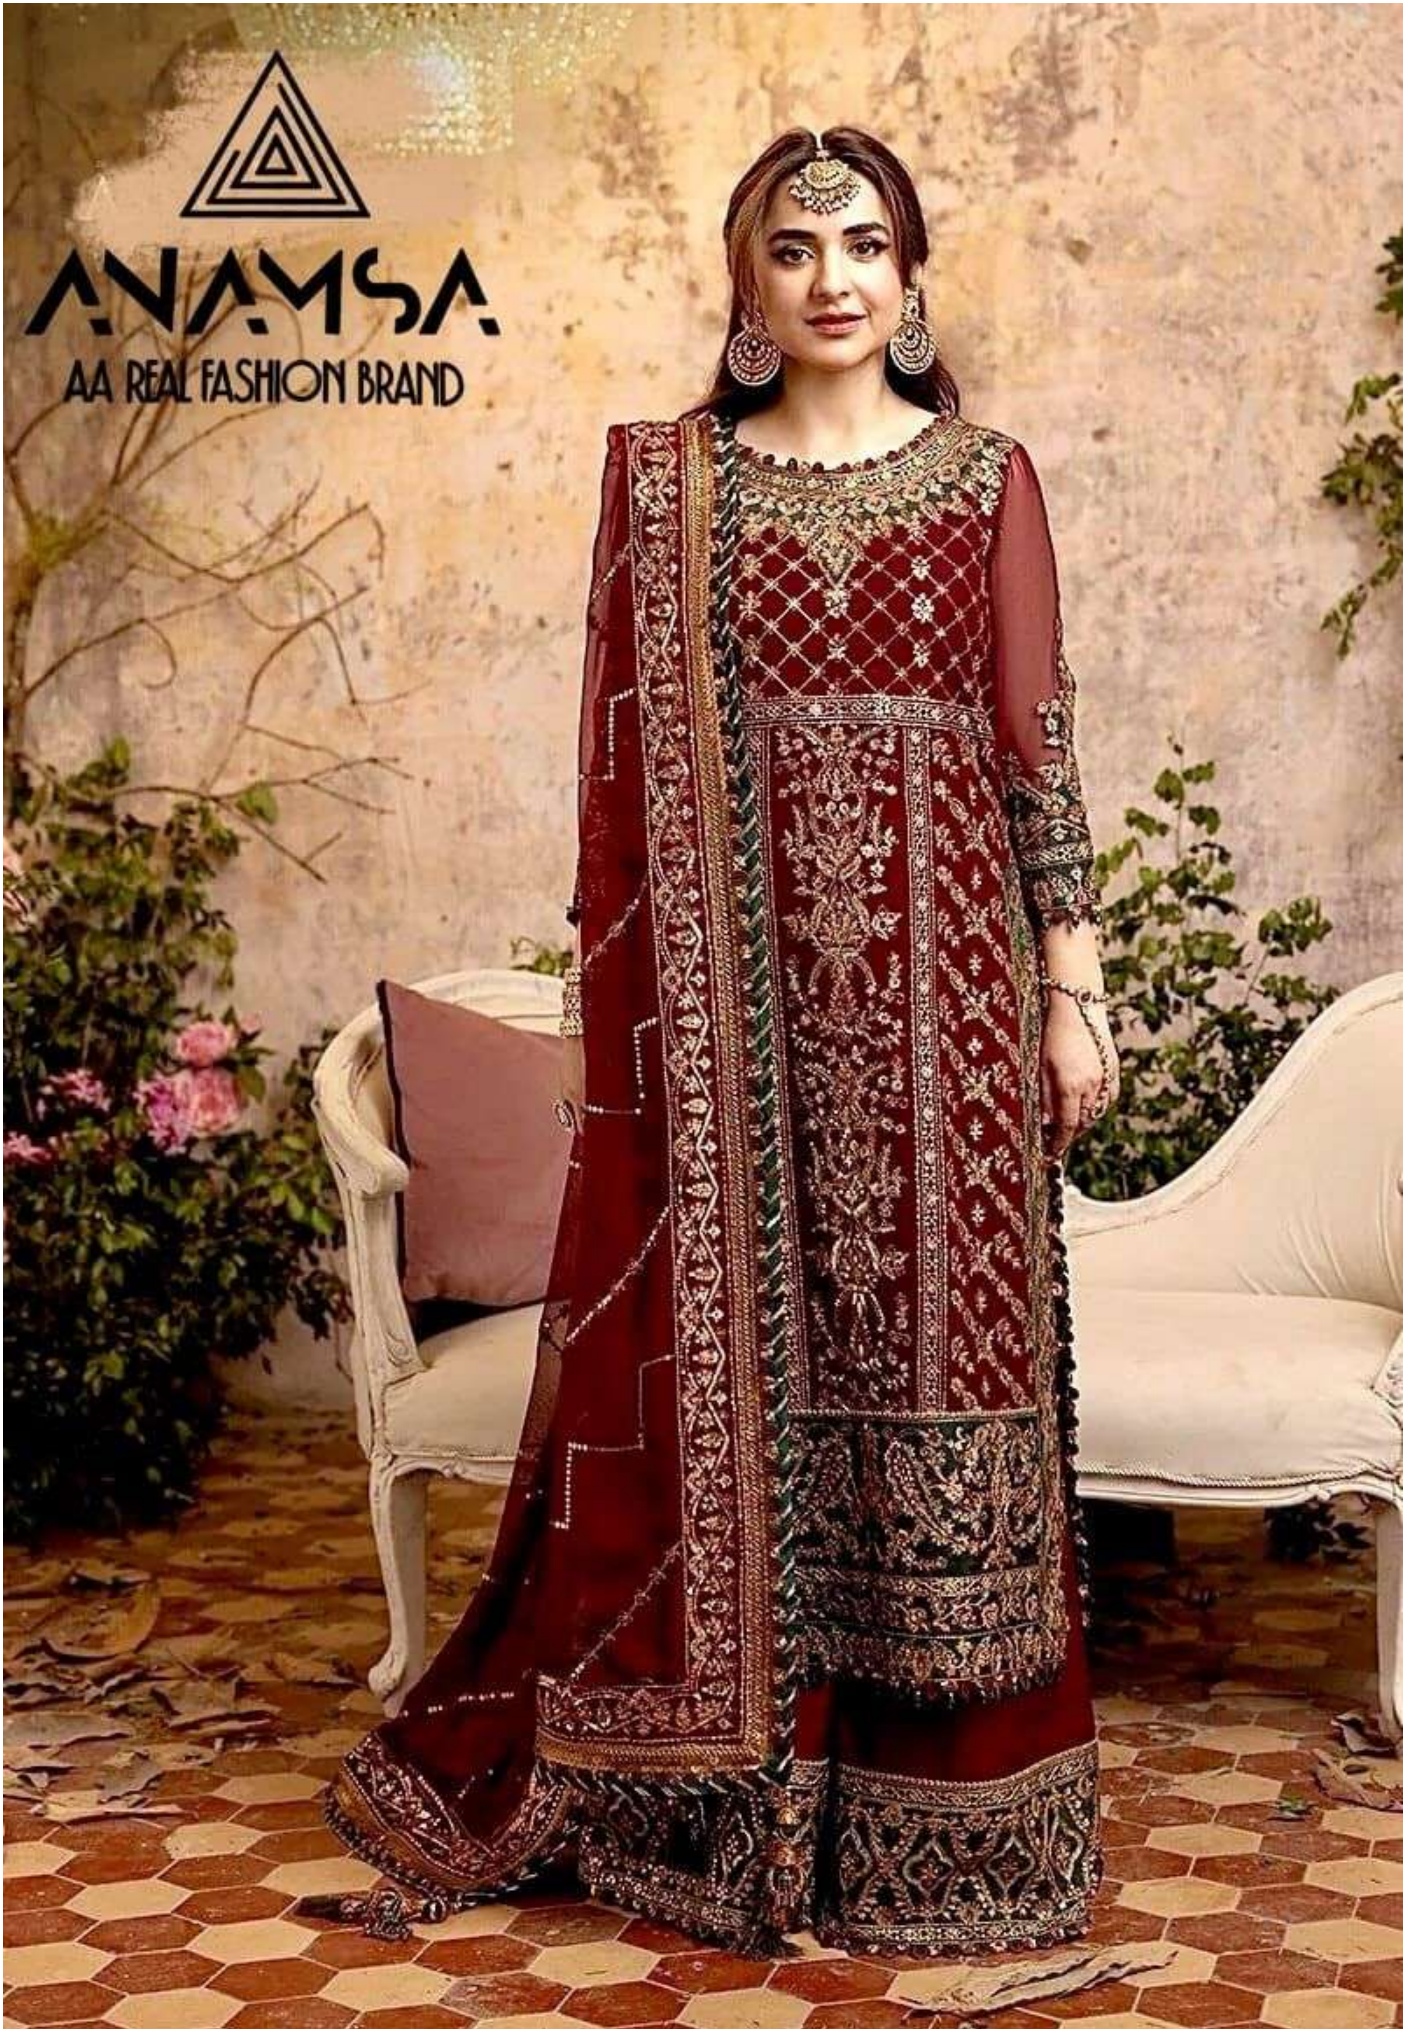

ANAMSA
AA REAL FASHION BRAND

ANAMSA
AA REAL FASHION BRAND

TOP- PURE FOX GEORGETTE WITH HEAVY EMBROIDERY AND SEQUENCE WORK
BOTTOM/INNER- DULL SHANTOON WITH HEAVY EMBROIDERY PATCH
DUPATTA- GEORGETTE FANCY DUPATTA AND HEAVY EMBROIDERY