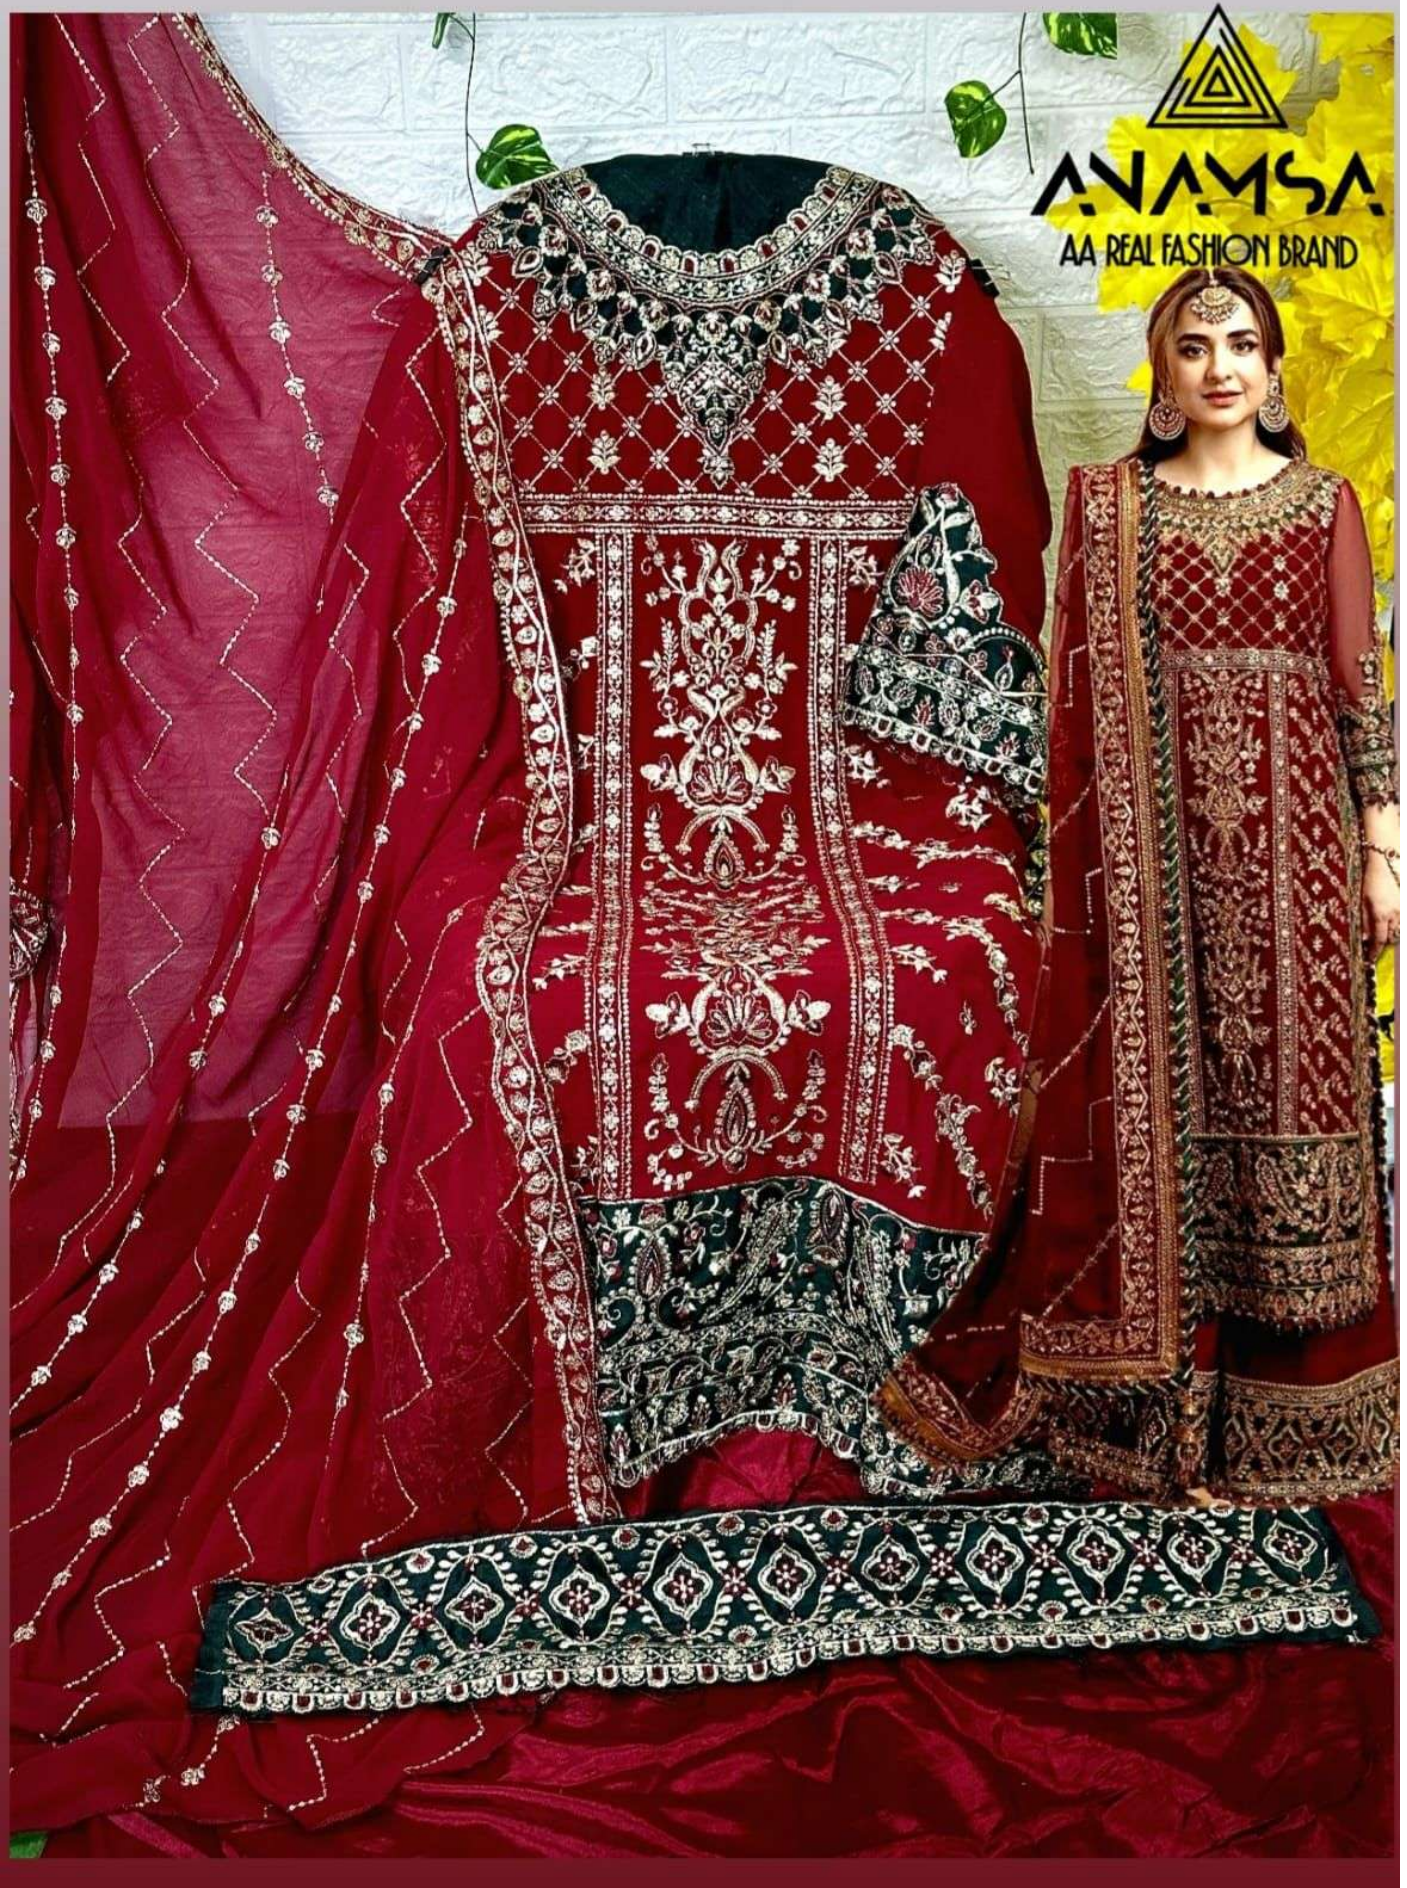

ANAMSA
AA REAL FASHION BRAND