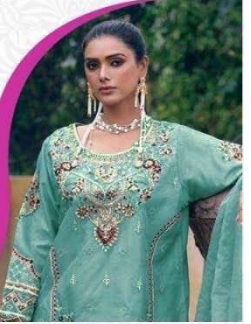

**READYMADE
COLLECTION**

CARE INSTRUCTIONS

DO NOT USE ANY TYPE OF BLEACH OR STAIN REMOVING CHEMICALS
DO NOT OVER EXPOSE DAMP FABRIC TO STRONG SUNLIGHT
IRON AT MODERATE TEMPERATURE

Z-5123-C