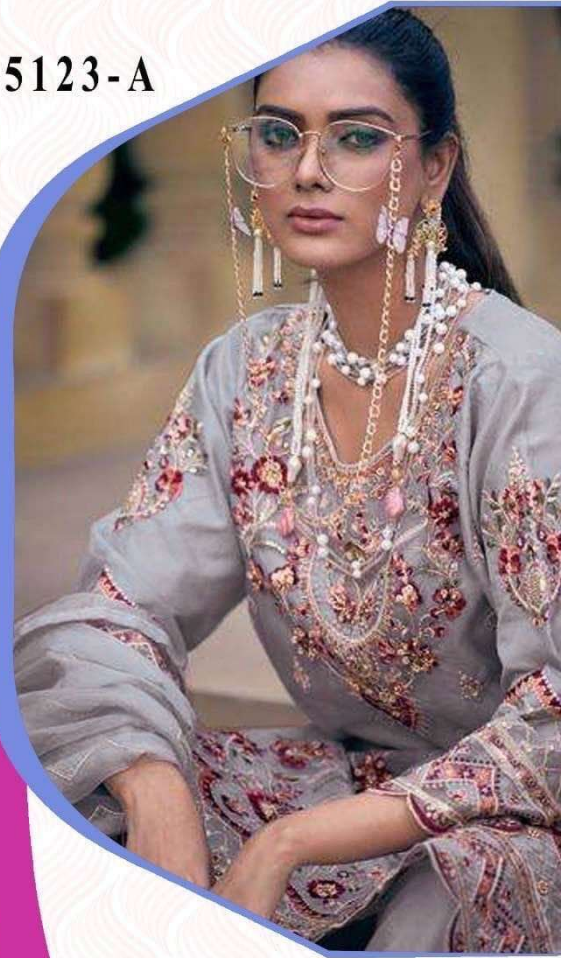

ZARQASH™
A BRAND BY KITTYRA

XL XXL

Z-5123-A

CARE INSTRUCTIONS

DO NOT USE ANY TYPE OF BLEACH OR STAIN REMOVING CHEMICALS
DO NOT OVER EXPOSE DAMP FABRIC TO STRONG SUNLIGHT
IRON AT MODERATE TEMPERATURE