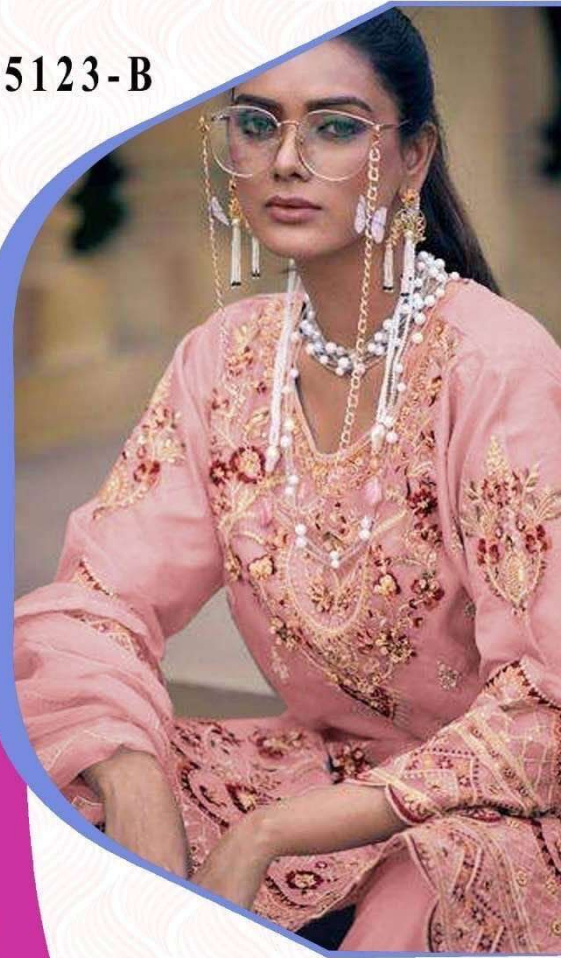

ZARQASH™
A BRAND BY KITTYRA

XL XXL

Z-5123-B

CARE INSTRUCTIONS

DO NOT USE ANY TYPE OF BLEACH OR STAIN REMOVING CHEMICALS
DO NOT OVER EXPOSE DAMP FABRIC TO STRONG SUNLIGHT
IRON AT MODERATE TEMPERATURE

ZARQASH™
A BRAND BY KITTYRA