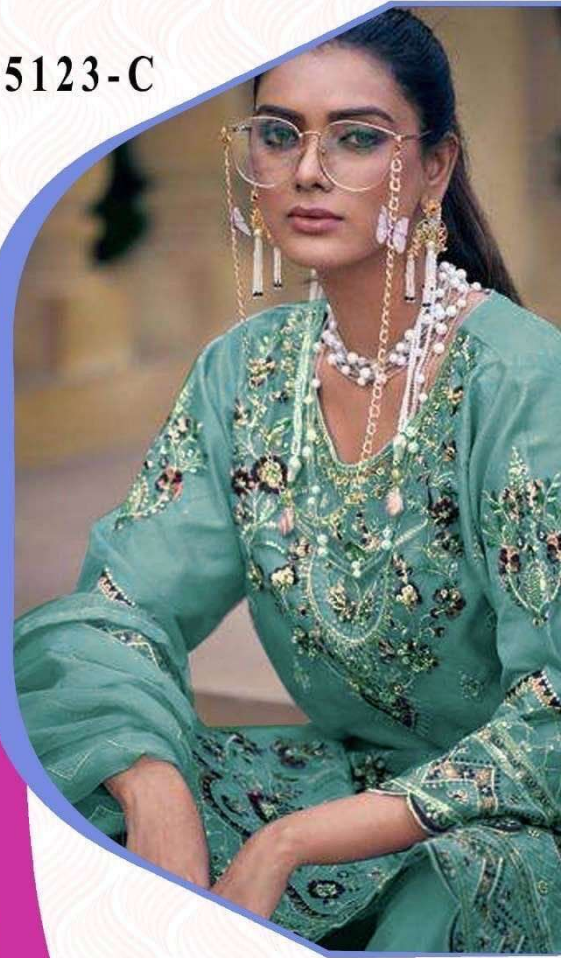

ZARQASH™
A BRAND BY KITTYRA

XL XXL

Z-5123-C

CARE INSTRUCTIONS

DO NOT USE ANY TYPE OF BLEACH OR STAIN REMOVING CHEMICALS
DO NOT OVER EXPOSE DAMP FABRIC TO STRONG SUNLIGHT
IRON AT MODERATE TEMPERATURE