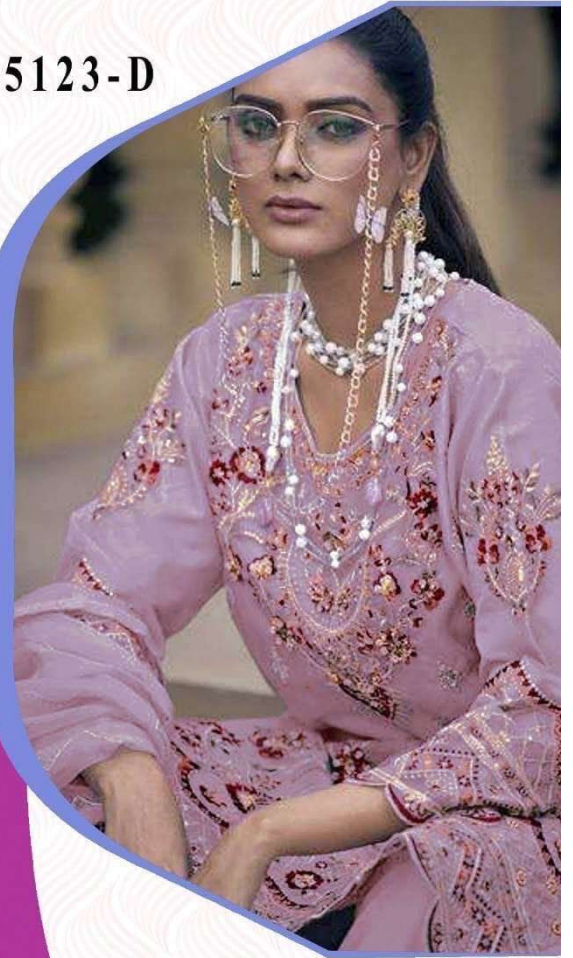

ZARQASH™
A BRAND BY KITTYHUB

XL XXL

Z-5123-D

CARE INSTRUCTIONS

DO NOT USE ANY TYPE OF BLEACH OR STAIN REMOVING CHEMICALS
DO NOT OVER EXPOSE DAMP FABRIC TO STRONG SUNLIGHT
IRON AT MODERATE TEMPERATURE