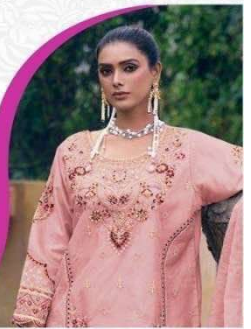

XL XXL

Z-5123-A

CARE INSTRUCTIONS

DO NOT USE ANY TYPE OF BLEACH OR STAIN REMOVING CHEMICALS
DO NOT OVER EXPOSE DAMP FABRIC TO STRONG SUNLIGHT
IRON AT MODERATE TEMPERATURE

ZARQASH
A BRAND BY KHAAYIBA

Z-5123-B