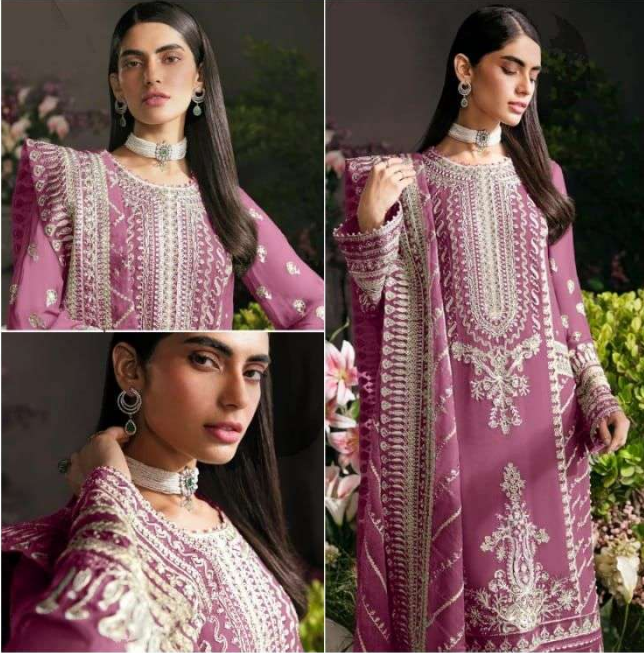

SEMI STICH COLLECTION

TOP- PURE GEORGETTE WITH HEAVY EMBROIDERY AND SEQUENCE WORK

BOTTOMINNER- DULL SHANTOON

DUPATTA- PURE GEORGETTE FANCY DUPATTA AND HEAVY EMBROIDERY

7773

D.No:-230 C

SEMI STICH COLLECTION

TOP- PURE GEORGETTE WITH HEAVY EMBROIDERY AND SEQUENCE WORK

BOTTOMINNER- DULL SHANTOON

DUPATTA- PURE GEORGETTE FANCY DUPATTA AND HEAVY EMBROIDERY

7773

D.No:-230 B

SEMI STICH COLLECTION

TOP-PURE GEORGETTE WITH HEAVY EMBROIDERY AND SEQUENCE WORK

BOTTOMINNER-DULL SHANTOON

DUPATTA- PURE GEORGETTE FANCY DUPATTA AND HEAVY EMBROIDERY

7773

D.No:-230 A

SEMI STICH COLLECTION

TOP- PURE GEORGETTE WITH HEAVY EMBROIDERY AND SEQUENCE WORK
BOTTOMINNER- DULL SHANTOON
DUPATTA- PURE GEORGETTE FANCY DUPATTA AND HEAVY EMBROIDERY

7773
D.No:-230 D

ANAMSA
HIT BEAUTIFUL COLOURS

TOP-PURE GEORGETTE WITH HEAVY EMBROIDERY AND SEQUENCE WORK
BOTTOM-INNER-DULL SHANTOON
DUPATTA- PURE GEORGETTE FANCY DUPATTA AND HEAVY EMBROIDERY

7773
D.No:-230 A