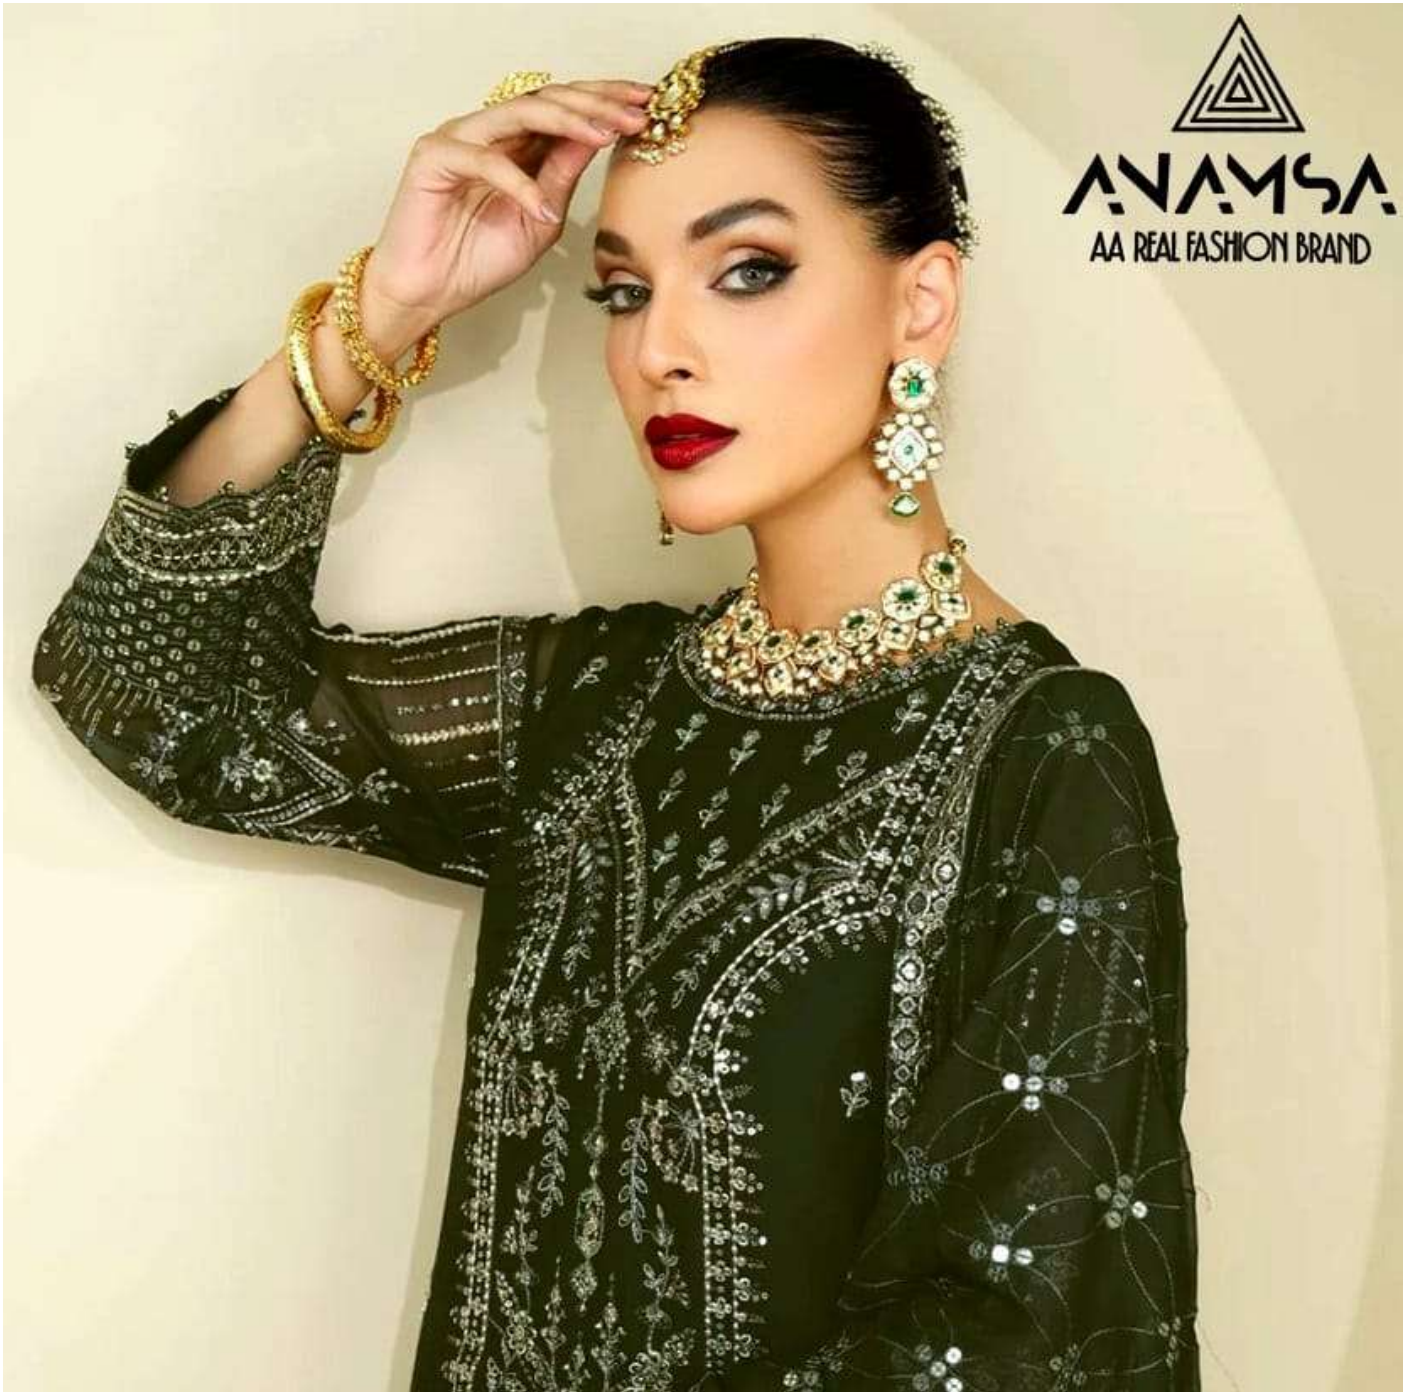

ANAMSA
AA REAL FASHION BRAND