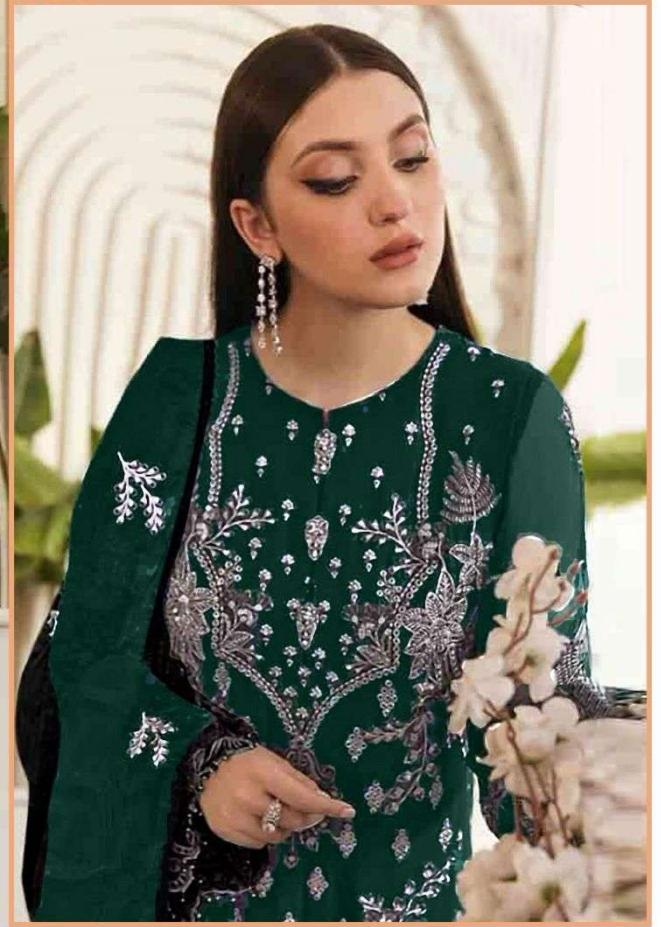

TOP - FOX GEORGETTE HEAVY EMBROIDERED

INNER BOTTOM - HEAVY SANTOON

DUPATTA - ORGANZA HEAVY EMBROIDERED WITH GPO

**B-22 D**

TOP - FOX GEORGETTE HEAVY EMBROIDERED

INNER BOTTOM - HEAVY SANTOON

DUPATTA - ORGANZA HEAVY EMBROIDERED WITH GPO

**B-22 B**

TOP - FOX GEORGETTE HEAVY EMBROIDERED

INNER BOTTOM - HEAVY SANTOON

DUPATTA - ORGANZA HEAVY EMBROIDERED WITH GPO

B-22 A

B 22 - A

B 22 - B

B 22 - C

B 22 - D

TOP - FOX GEORGETTE HEAVY EMBROIDERED

INNER BOTTOM - HEAVY SANTOON

DUPATTA - ORGANZA HEAVY EMBROIDERED WITH GPO

B-22 C