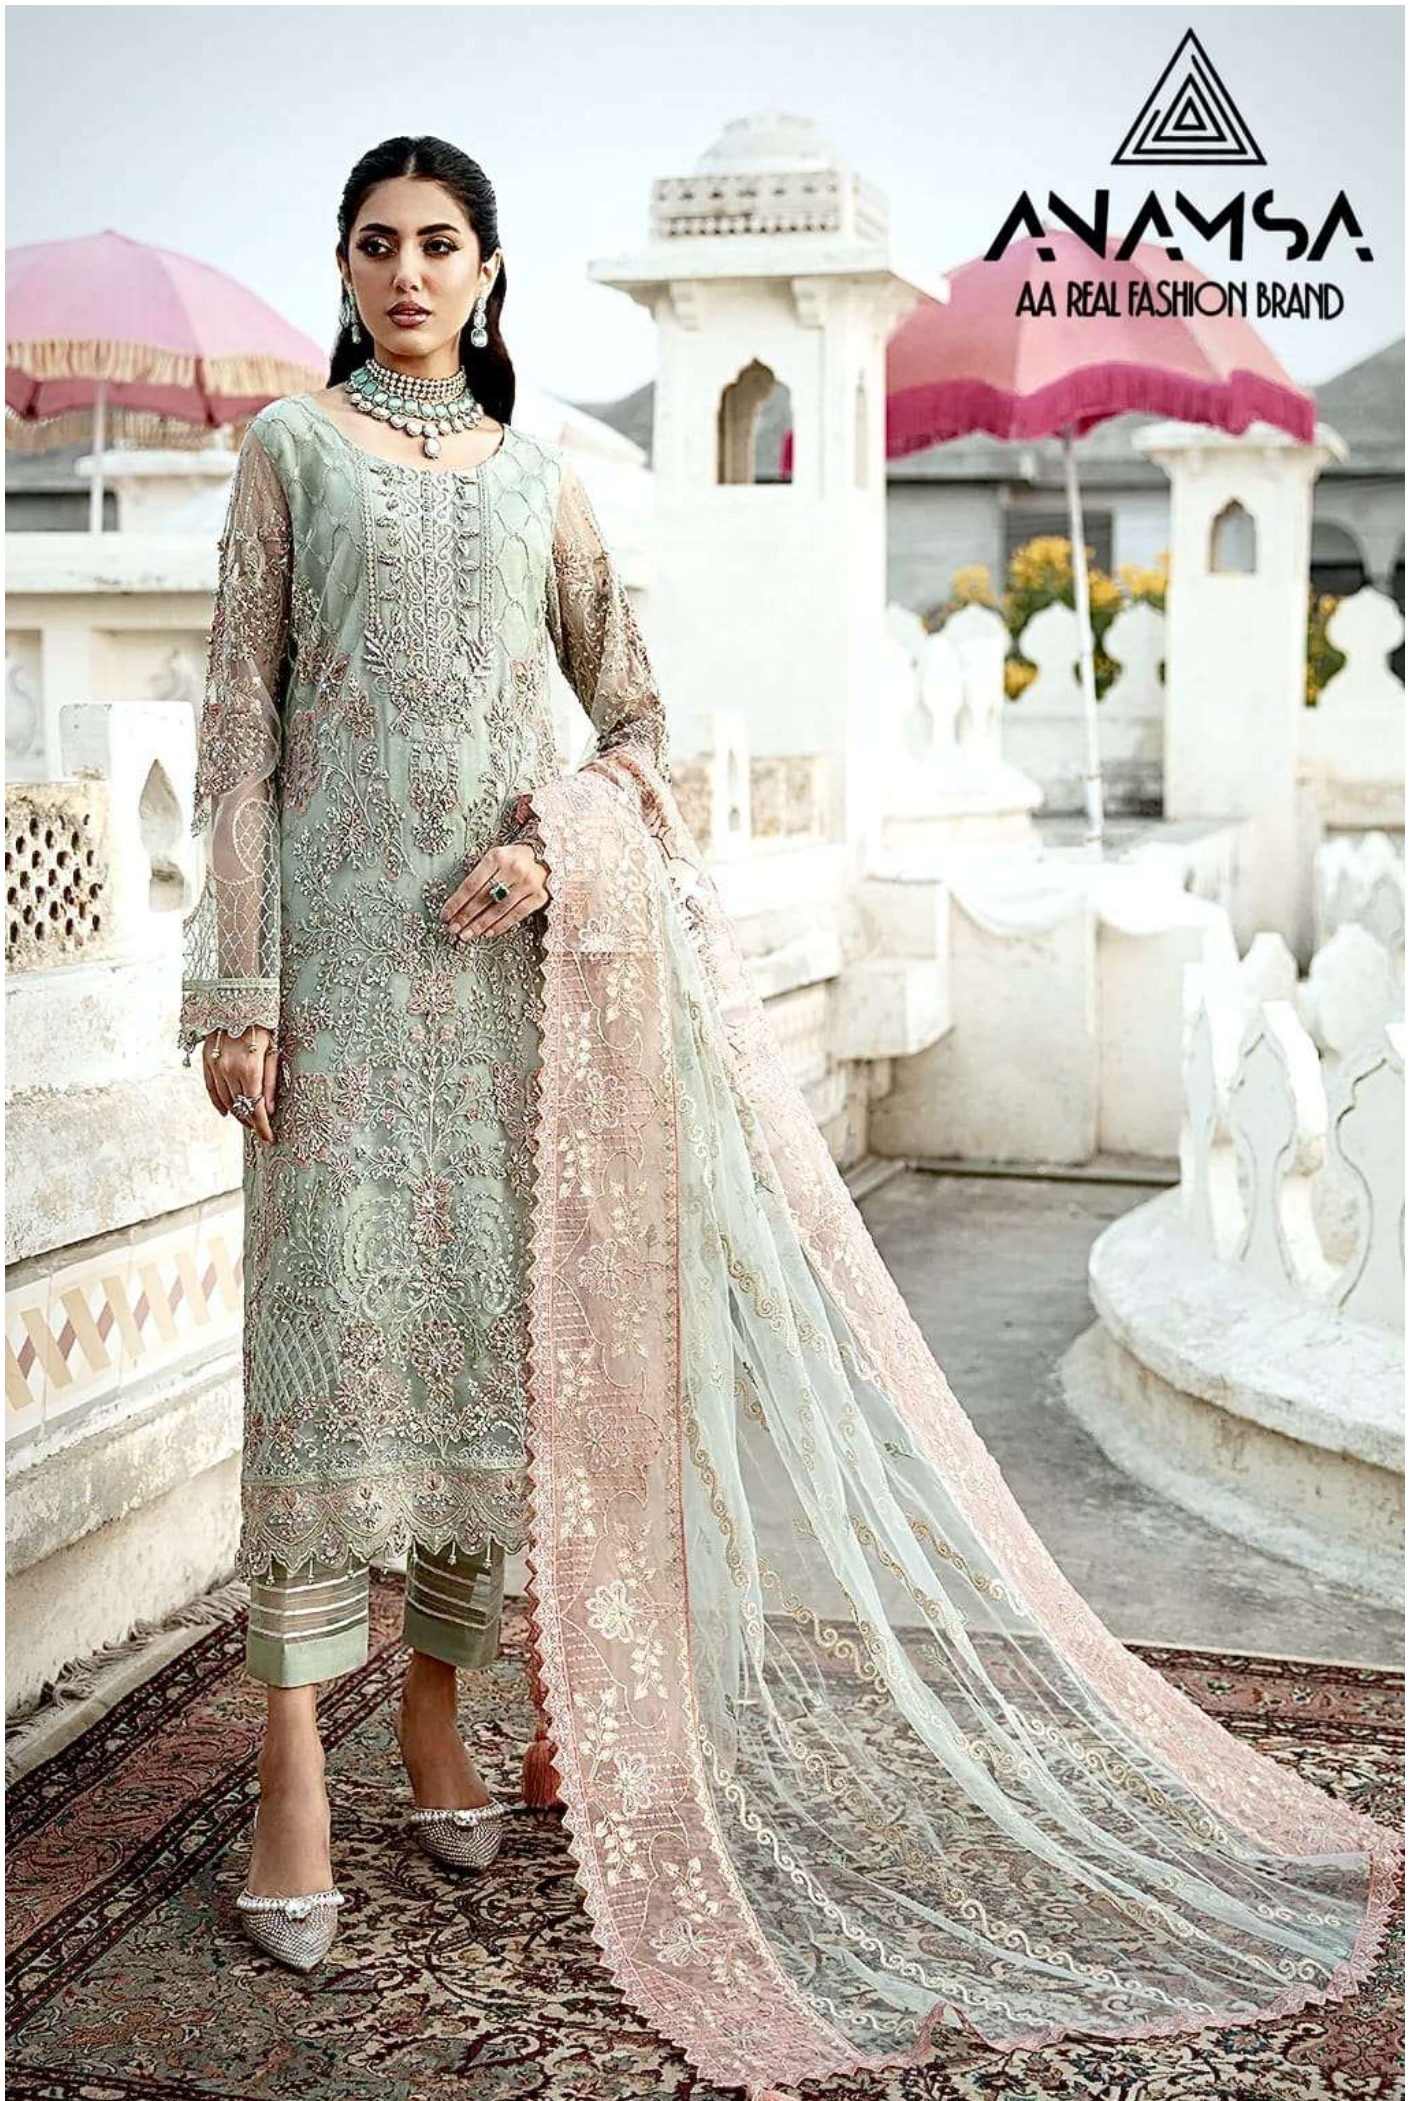

**ANAMSA**  
AA REAL FASHION BRAND

**ANAMSA**  
AA REAL FASHION BRAND

**ANAMSA**  
AA REAL FASHION BRAND

**TOP- PURE FOX GEORGETTE WITH HEAVY EMBROIDERY AND SEQUENCE WORK**  
**BOTTOM/INNER- DULL SHANTOON**  
**DUPATTA- PURE FOX GEORGETTE FANCY DUPATTA AND HEAVY EMBROIDERY**