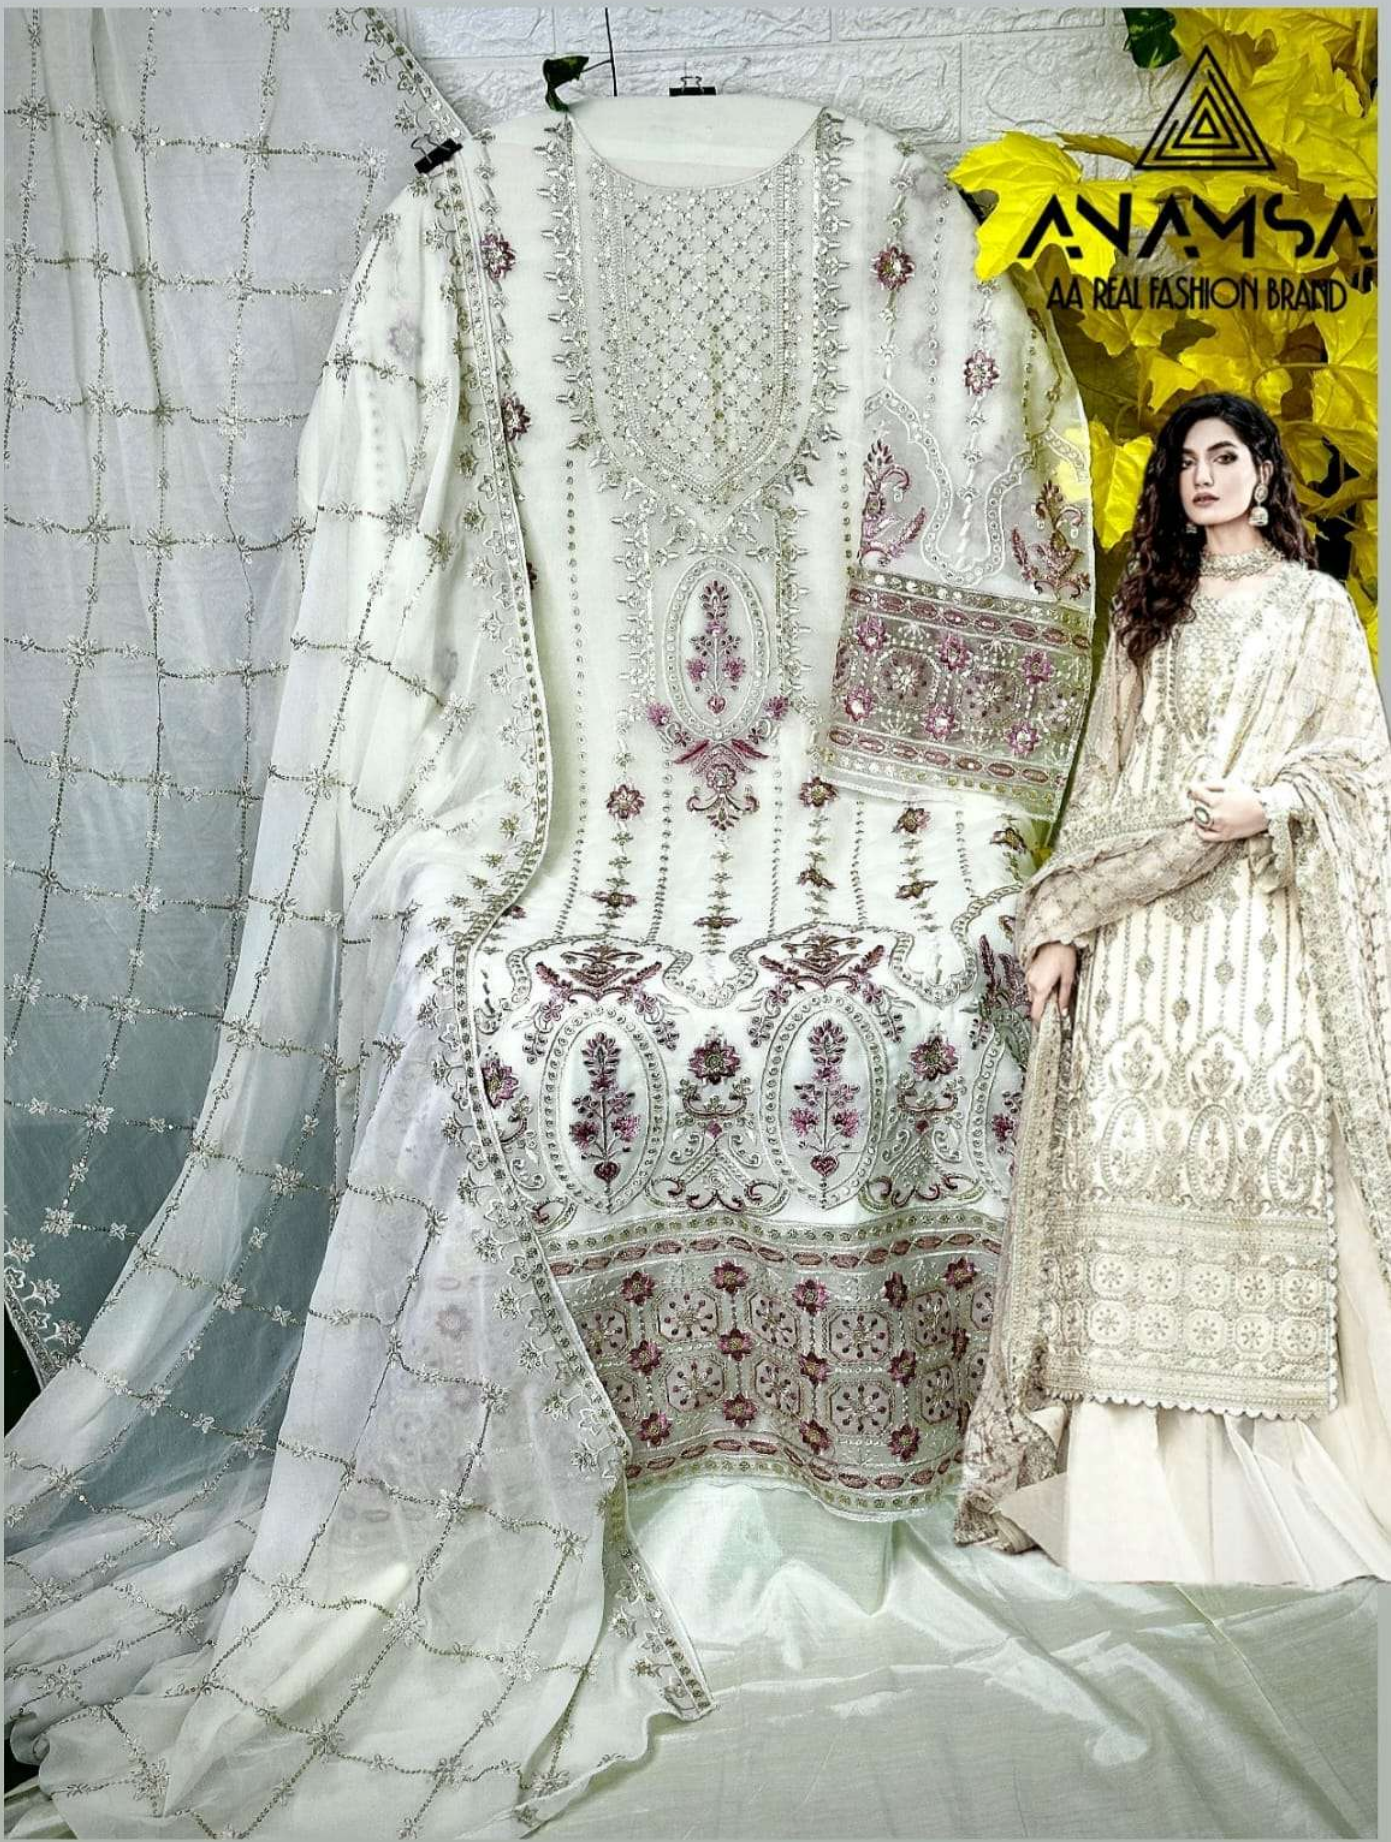

**ANAMSA**

AA REAL FASHION BRAND

**ANAMSA**  
AA REAL FASHION BRAND

**TOP-** PURE FOX GEORGETTE WITH HEAVY EMBROIDERY AND SEQUENCE WORK  
**BOTTOM/INNER-** DULL SHANTOON  
**DUPATTA-** PURE FOX GEORGETTE FANCY DUPATTA AND HEAVY EMBROIDERY