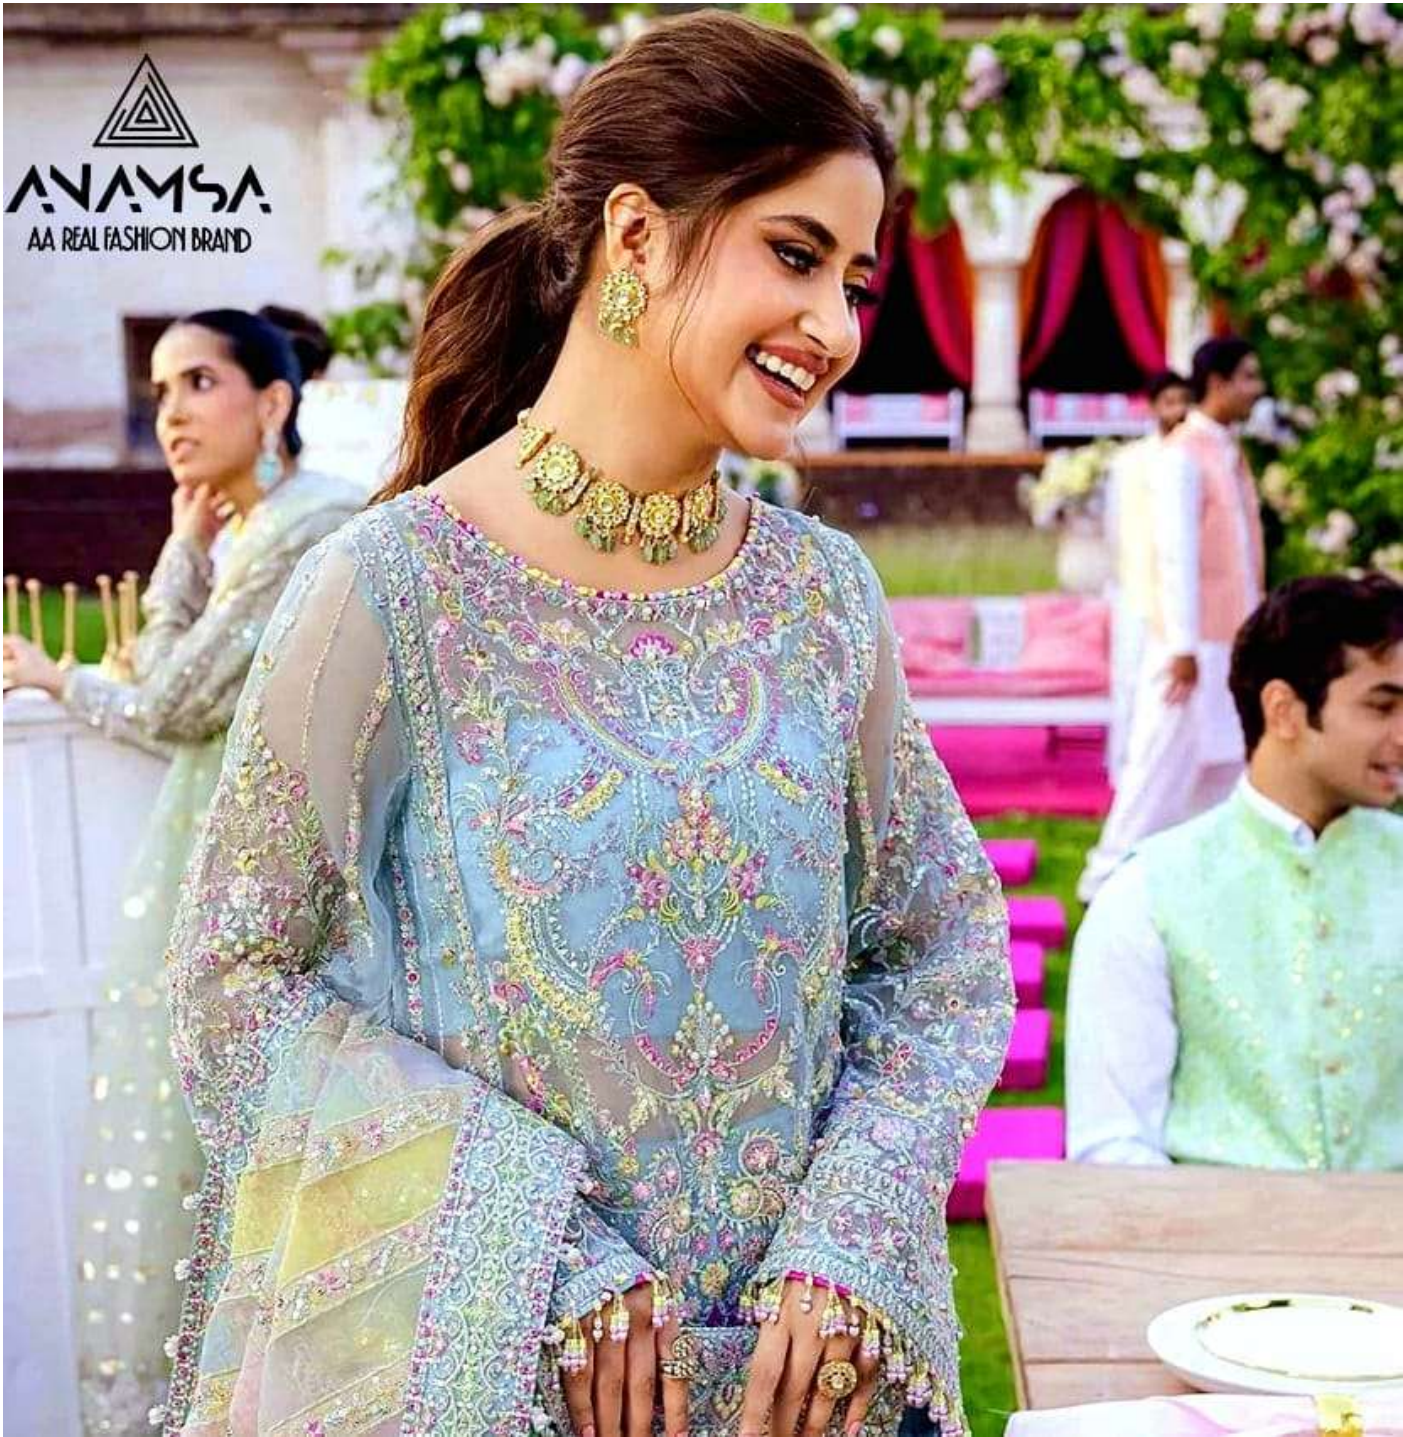

  
**ANAMSA**  
AA REAL FASHION BRAND

  
**ANAMSA**  
AA REAL FASHION BRAND

  
**ANAMSA**  
AA REAL FASHION BRAND

TOP- PURE FOX GEORGETTE WITH HEAVY EMBROIDERY AND SEQUENCE WORK

BOTTOMINNER- DULL SHANTOON

DUPATTA- PURE ORGANZA DIGITA PRINT FANCY DUPATTA AND HEAVY EMBROIDERY

7773  
D.No:-274