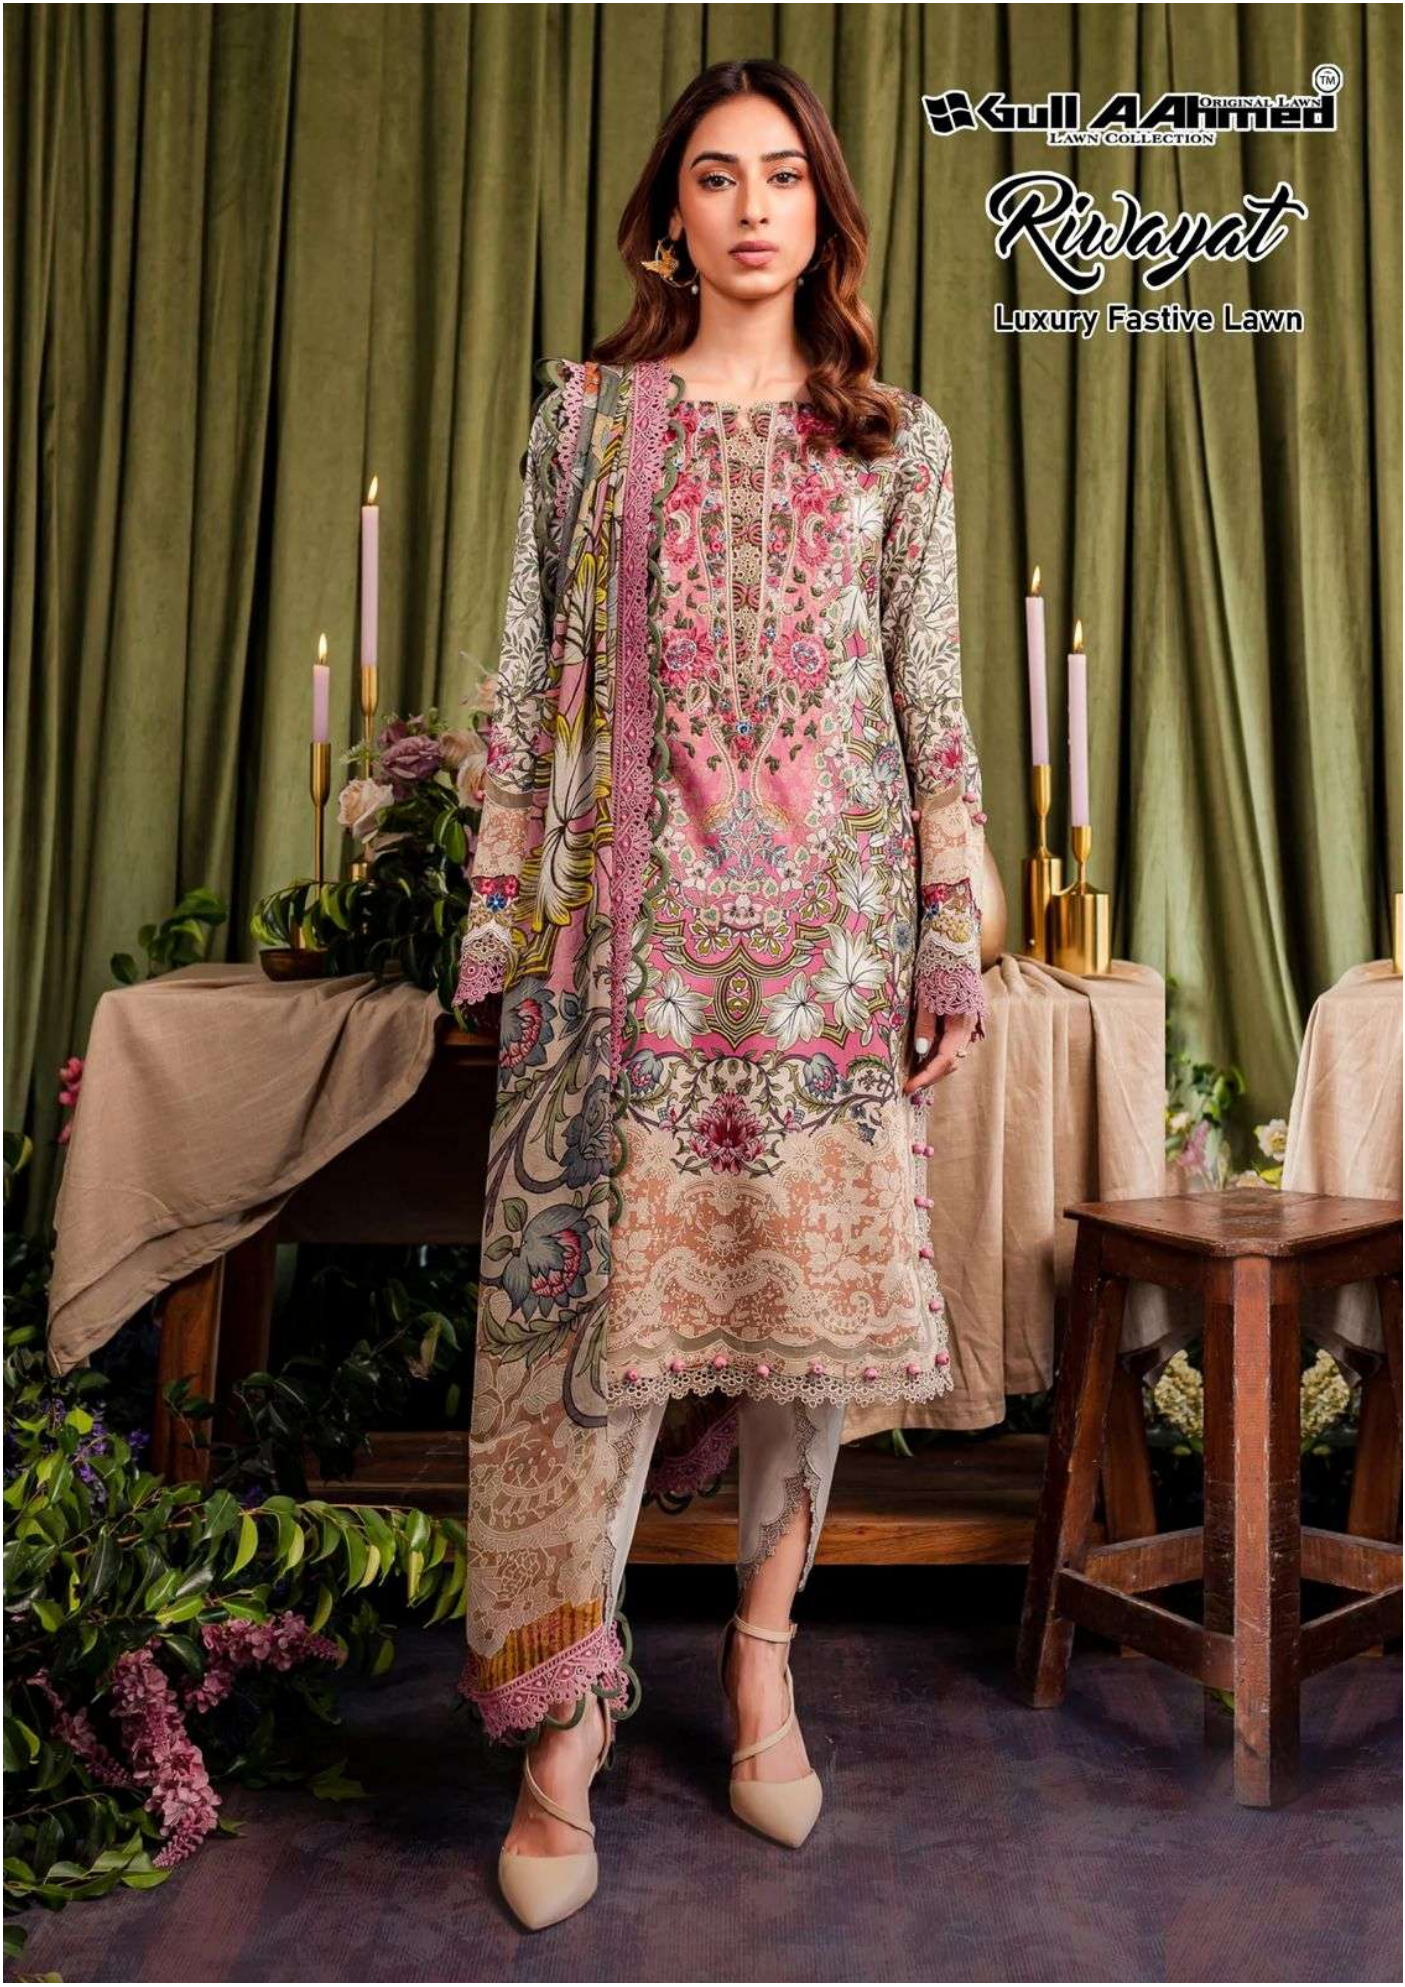

Gull Ahmed ORIGINAL LAWN
LAWN COLLECTION

Riwayat

Luxury Fasive Lawn

D.No.5003

Gul Ahmed ORIGINAL LAWN™
LAWN COLLECTION

Riwayat

Luxury Fasive Lawn

Gull Ahmed ORIGINAL LAWN
LAWN COLLECTION