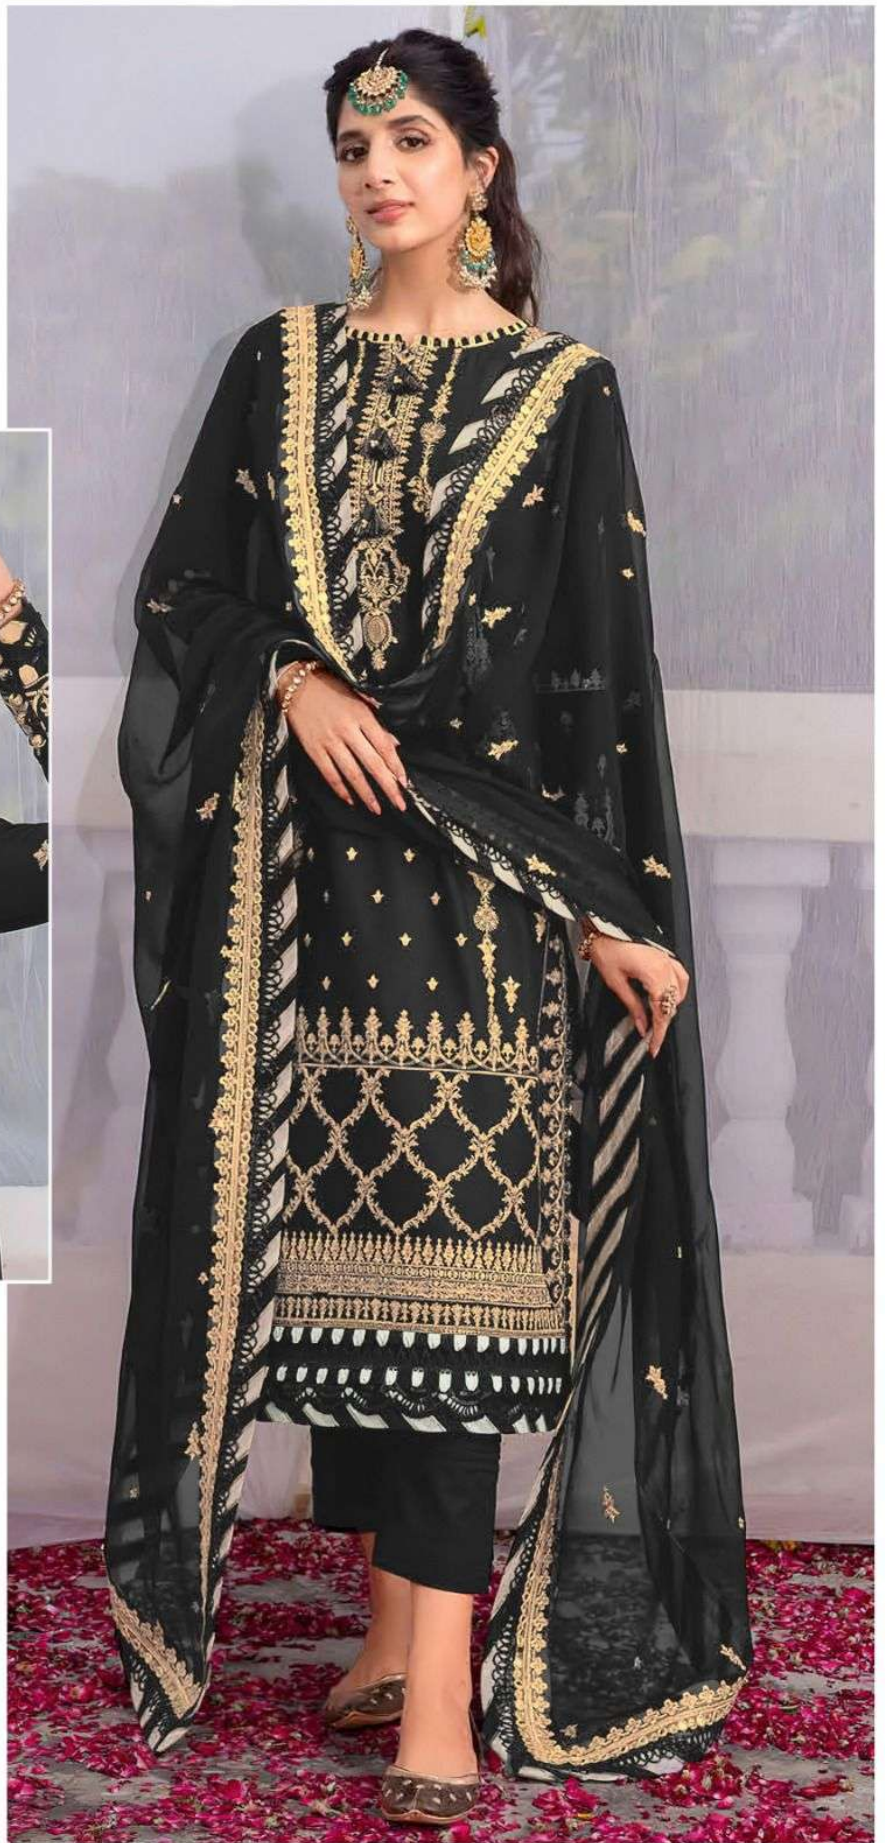

AMALA

ALK D.No.5073-C

TOP

FOX GEORGETTE
WITH EMBROIDERY

BOTTOM-INNER

DULL SANTOON

DUPATTA

NAZMIN
WITH EMBROIDERY

AMALA

ALK D.No.5073-A

TOP

FOX GEORGETTE
WITH EMBROIDERY

BOTTOM-INNER

DULL SANTOON

DUPATTA

NAZMIN
WITH EMBROIDERY

AMALA

ALK D.No.5073-B

TOP

FOX GEORGETTE
WITH EMBROIDERY

BOTTOM-INNER

DULL SANTOON

DUPATTA

NAZMIN
WITH EMBROIDERY

AMALA

TOP FOX GEORGETTE WITH EMBROIDERY **BOTTOM-INNER** DULL SANTOON **DUPATTA** NAZMIN WITH EMBROIDERY

ALK-5073-A

ALK-5073-B

ALK-5073-C