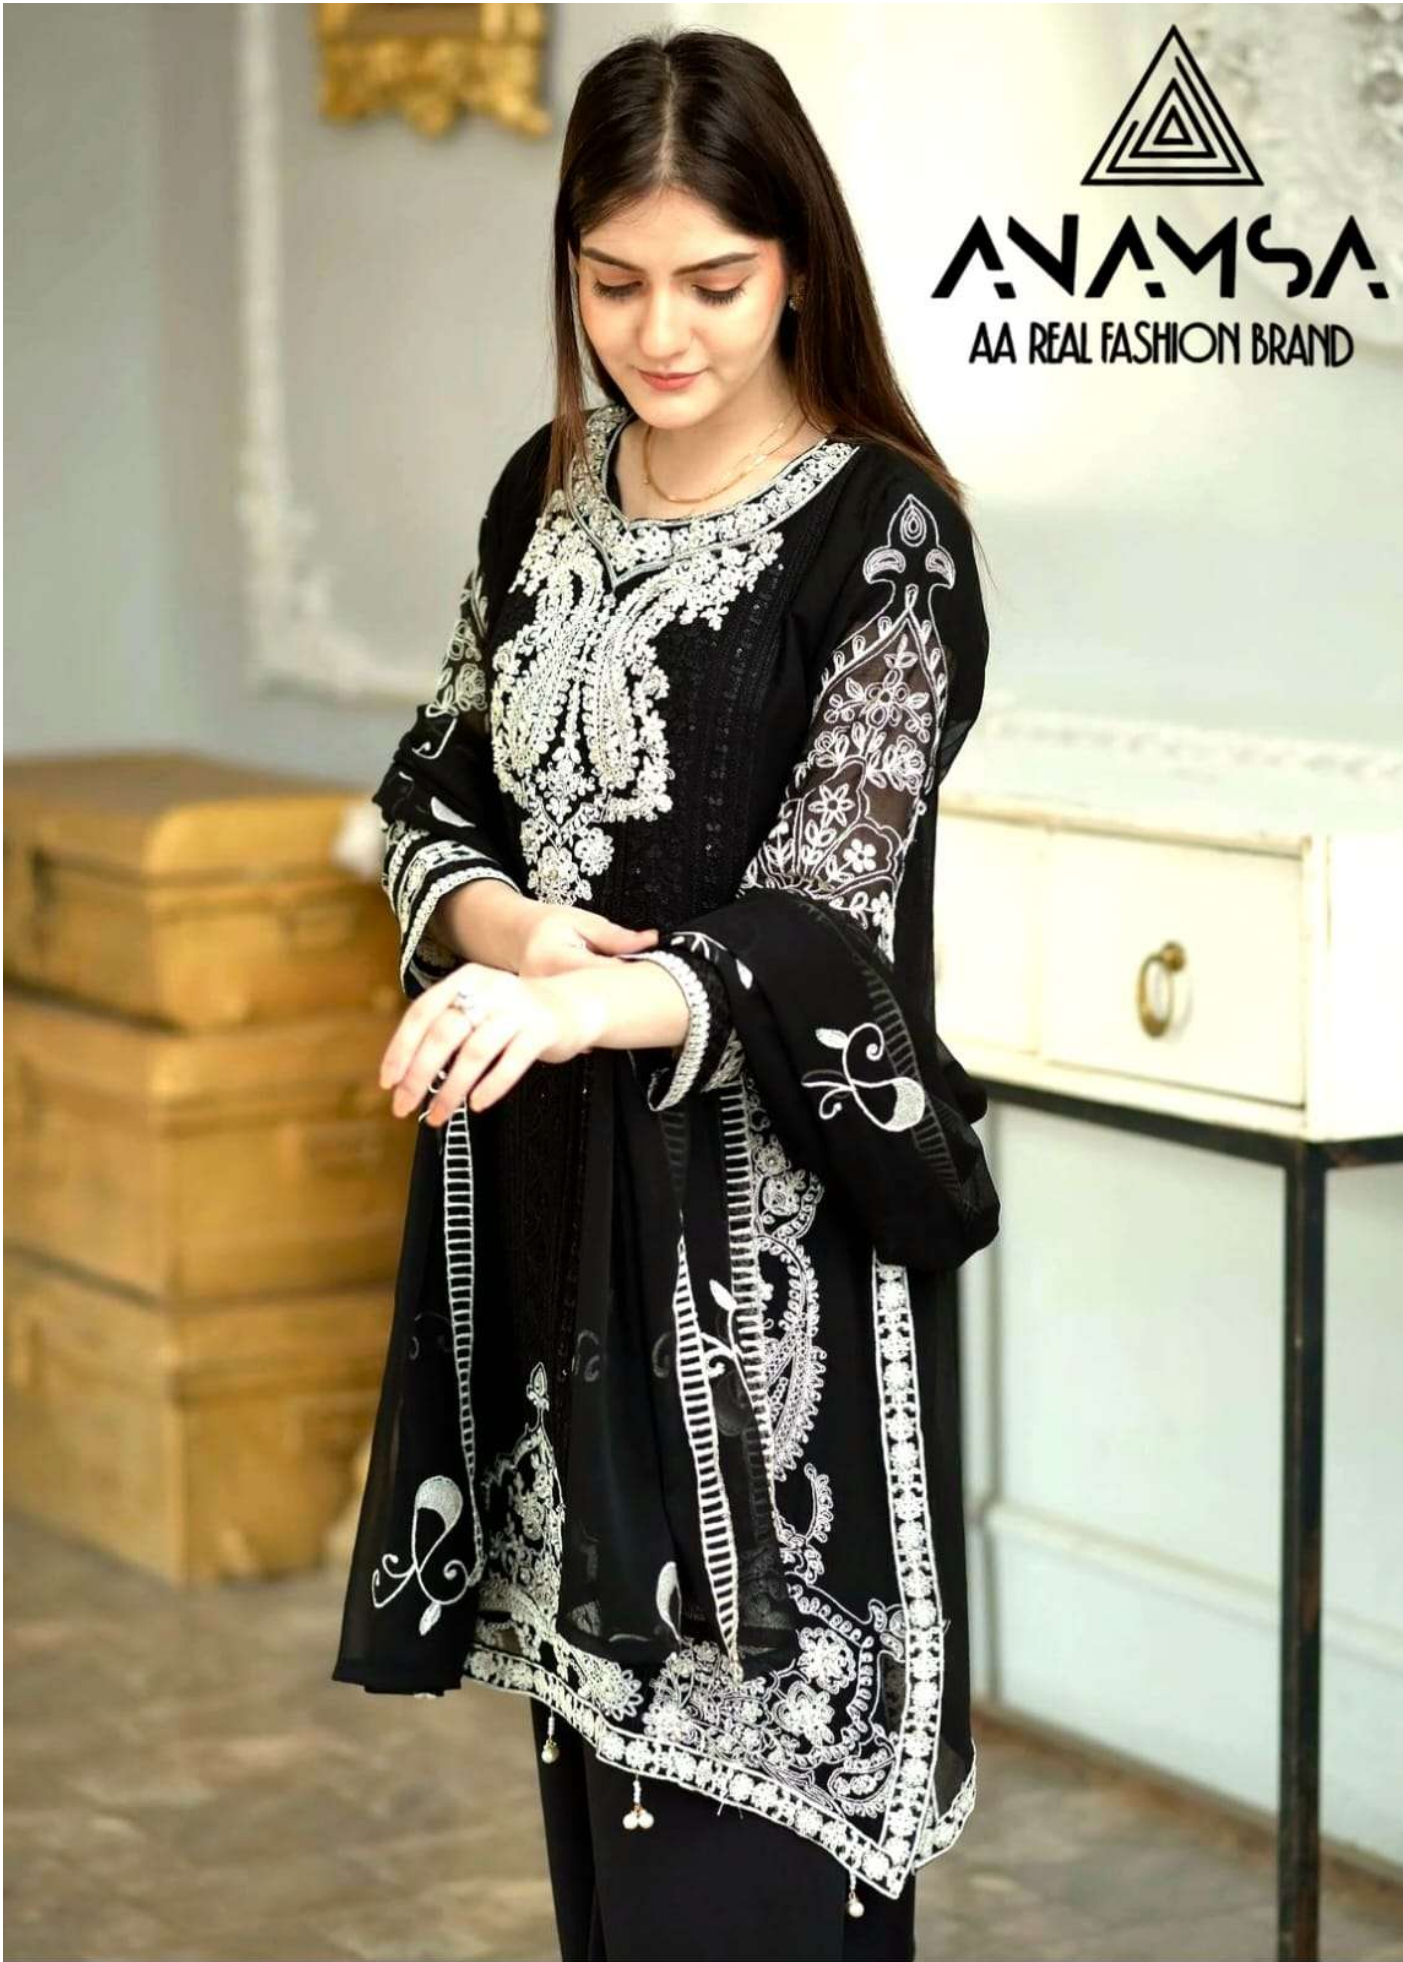

ANAMSA

AA REAL FASHION BRAND

TOP-PURE FOX GEORGETTE WITH HEAVY EMBROIDERY AND SEQUENCE WORK
BOTTOM/INEER- DULL SHANTOON
DUPATTA- PURE FOX GEORGETTE FANCY DUPATTA AND HEAVY EMBROIDERY

7773
D.No:-413

ANAMSA