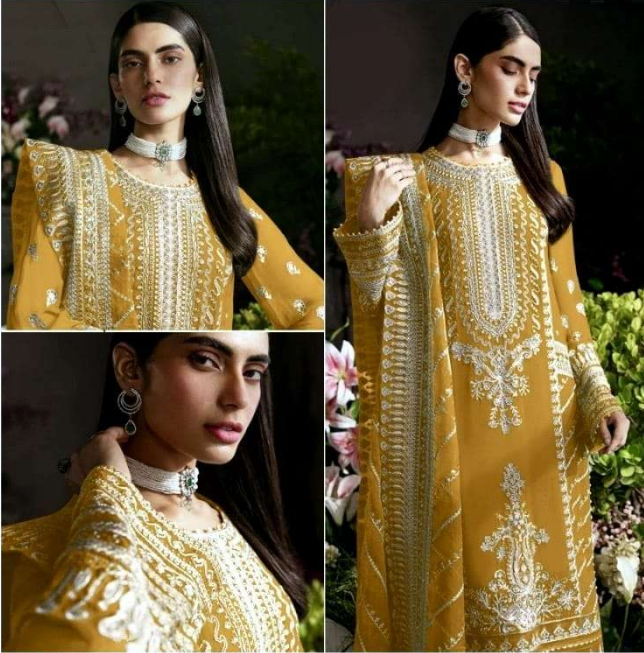

SEMI STICH COLLECTION

TOP- PURE GEORGETTE WITH HEAVY EMBROIDERY AND SEQUENCE WORK
BOTTOMINNER- DULL SHANTOON
DUPATTA- PURE GEORGETTE FANCY DUPATTA AND HEAVY EMBROIDERY

7773
D.No:-230 H

SEMI STICH COLLECTION

TOP-PURE GEORGETTE WITH HEAVY EMBROIDERY AND SEQUENCE WORK
BOTTOMINNER-DULL SHANTOON
DUPATTA- PURE GEORGETTE FANCY DUPATTA AND HEAVY EMBROIDERY

7773
D.No:-230 G

SEMI STICH COLLECTION

TOP- PURE GEORGETTE WITH HEAVY EMBROIDERY AND SEQUENCE WORK
BOTTOM- INNER- DULL SHANTOON
DUPATTA- PURE GEORGETTE FANCY DUPATTA AND HEAVY EMBROIDERY

7773
D.No:-230 F

7773
D.No:-230 G

7773
D.No:-230 H

SEMI STICH COLLECTION

TOP- PURE GEORGETTE WITH HEAVY EMBROIDERY AND SEQUENCE WORK
BOTTOM- INNER- DULL SHANTOON
DUPATTA- PURE GEORGETTE FANCY DUPATTA AND HEAVY EMBROIDERY