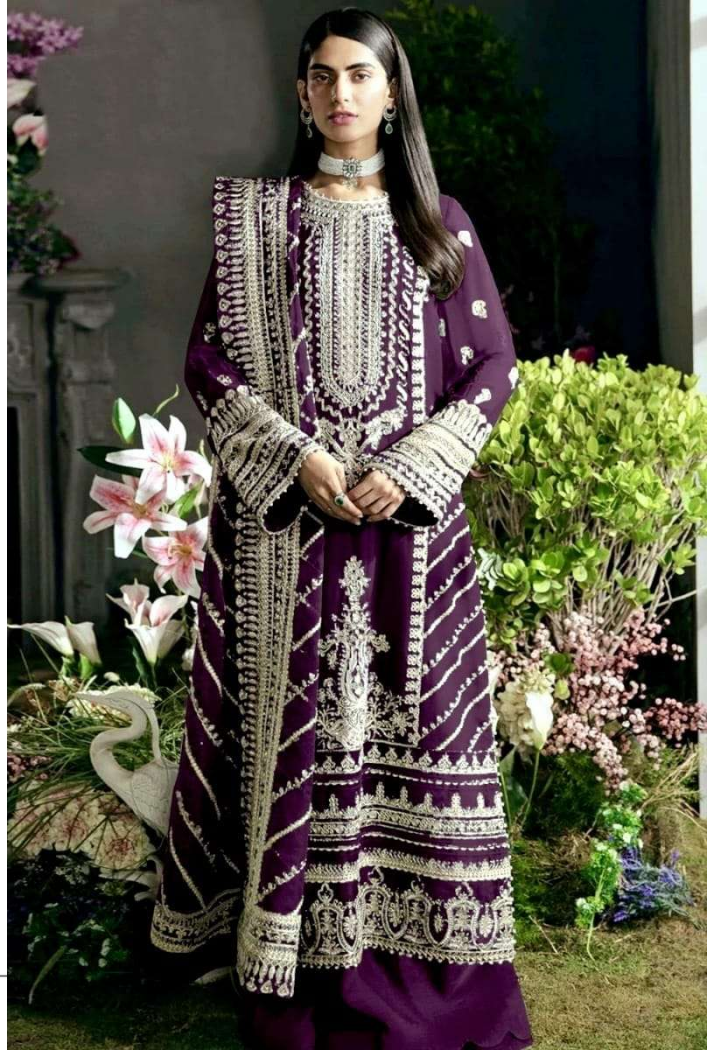

SEMI STICH COLLECTION

TOP- PURE GEORGETTE WITH HEAVY EMBROIDERY AND SEQUENCE WORK
BOTTOMINNER- DULL SHANTOON
DUPATTA- PURE GEORGETTE FANCY DUPATTA AND HEAVY EMBROIDERY

7773
D.No:-230 H

SEMI STICH COLLECTION

TOP-PURE GEORGETTE WITH HEAVY EMBROIDERY AND SEQUENCE WORK
BOTTOMINNER-DULL SHANTOON
DUPATTA- PURE GEORGETTE FANCY DUPATTA AND HEAVY EMBROIDERY

7773
D.No:-230 G

SEMI STICH COLLECTION

TOP- PURE GEORGETTE WITH HEAVY EMBROIDERY AND SEQUENCE WORK
BOTTOM- INNER- DULL SHANTOON
DUPATTA- PURE GEORGETTE FANCY DUPATTA AND HEAVY EMBROIDERY

7773
D.No:-230 E

ANAMSA
HIT BEAUTIFUL COLOURS

TOP-PURE GEORGETTE WITH HEAVY EMBROIDERY AND SEQUENCE WORK
BOTTOM-INNER-DULL SHANTOON
DUPATTA- PURE GEORGETTE FANCY DUPATTA AND HEAVY EMBROIDERY

7773
D.No:-230 E