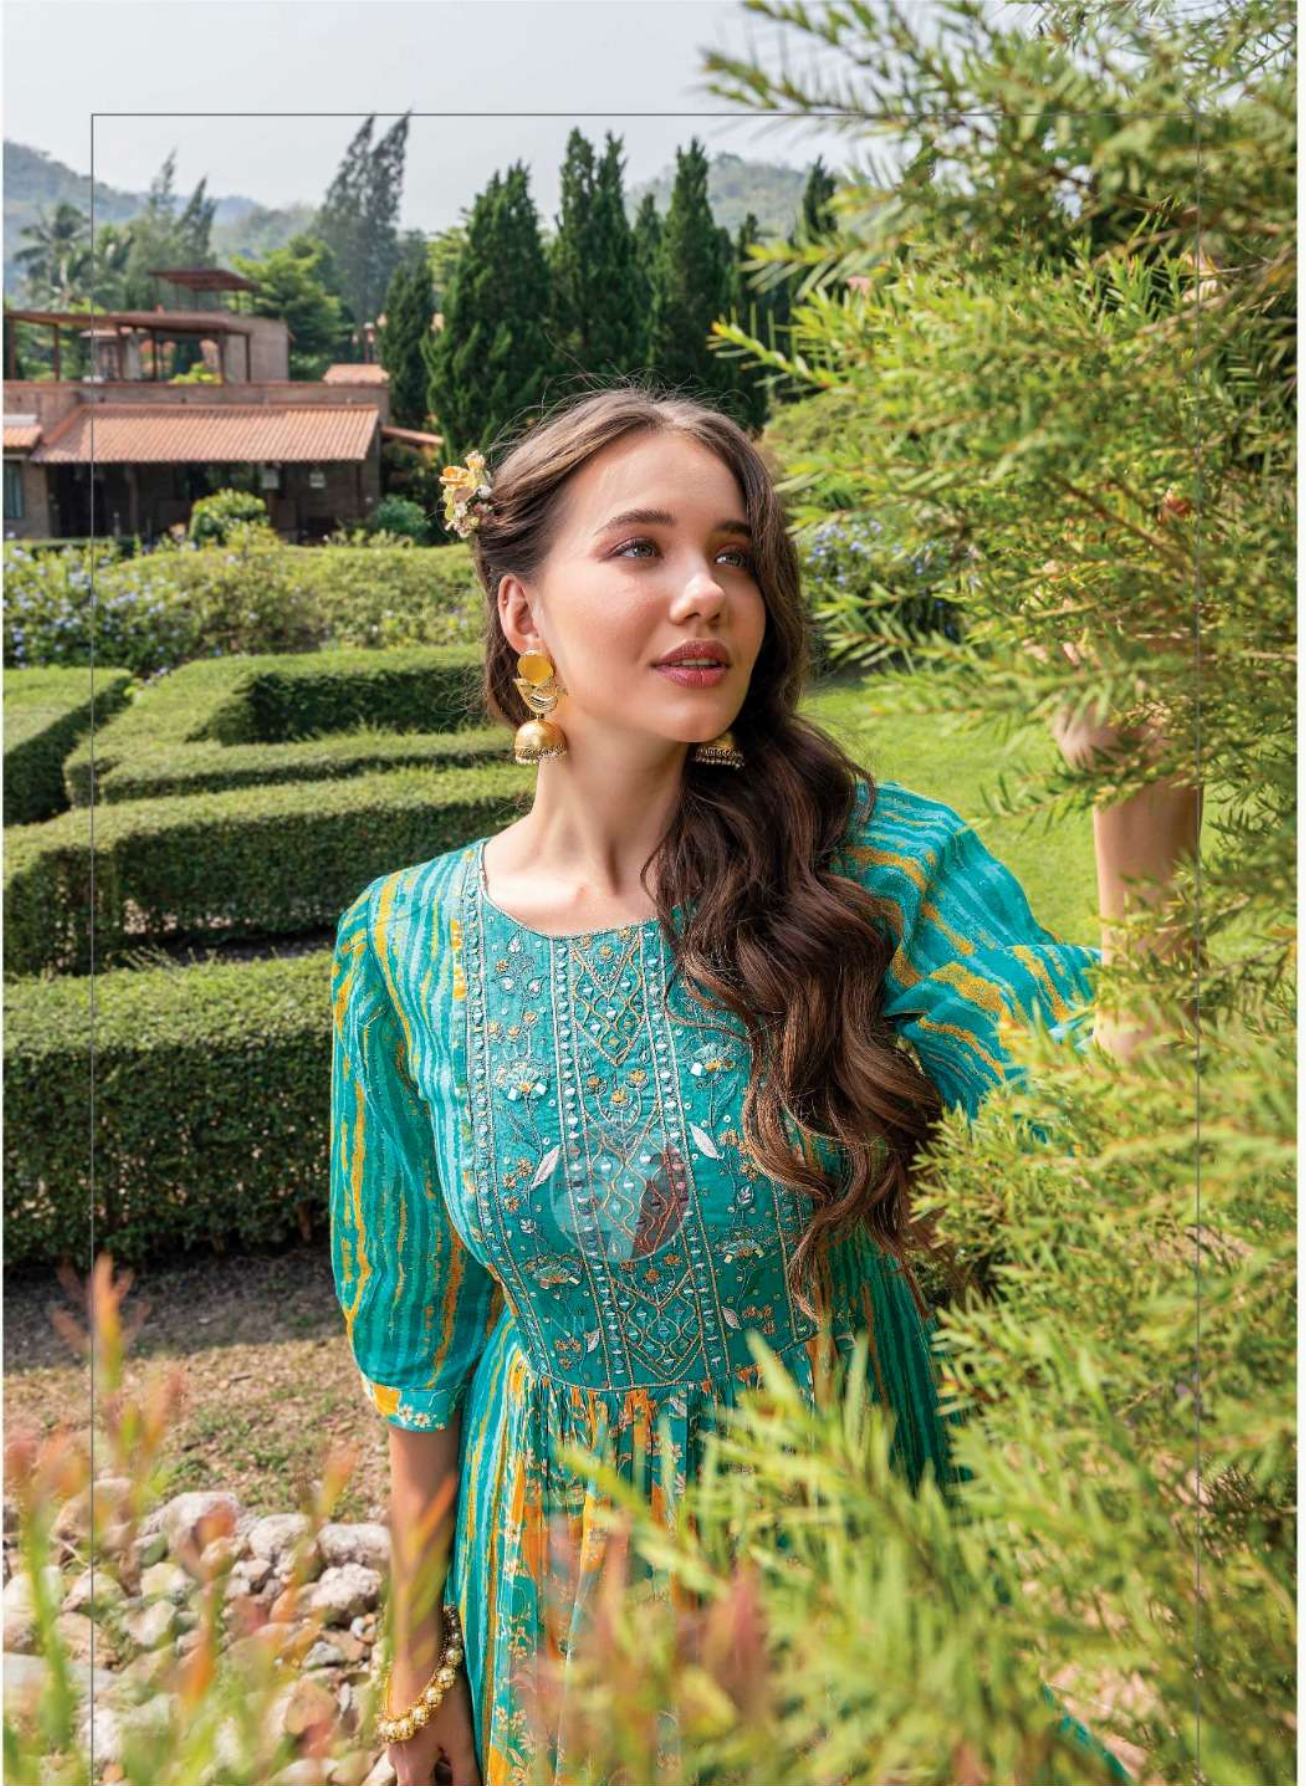

this collection bring you an unmatched luxury
in brilliant tones with a wide range of printed fabrics.