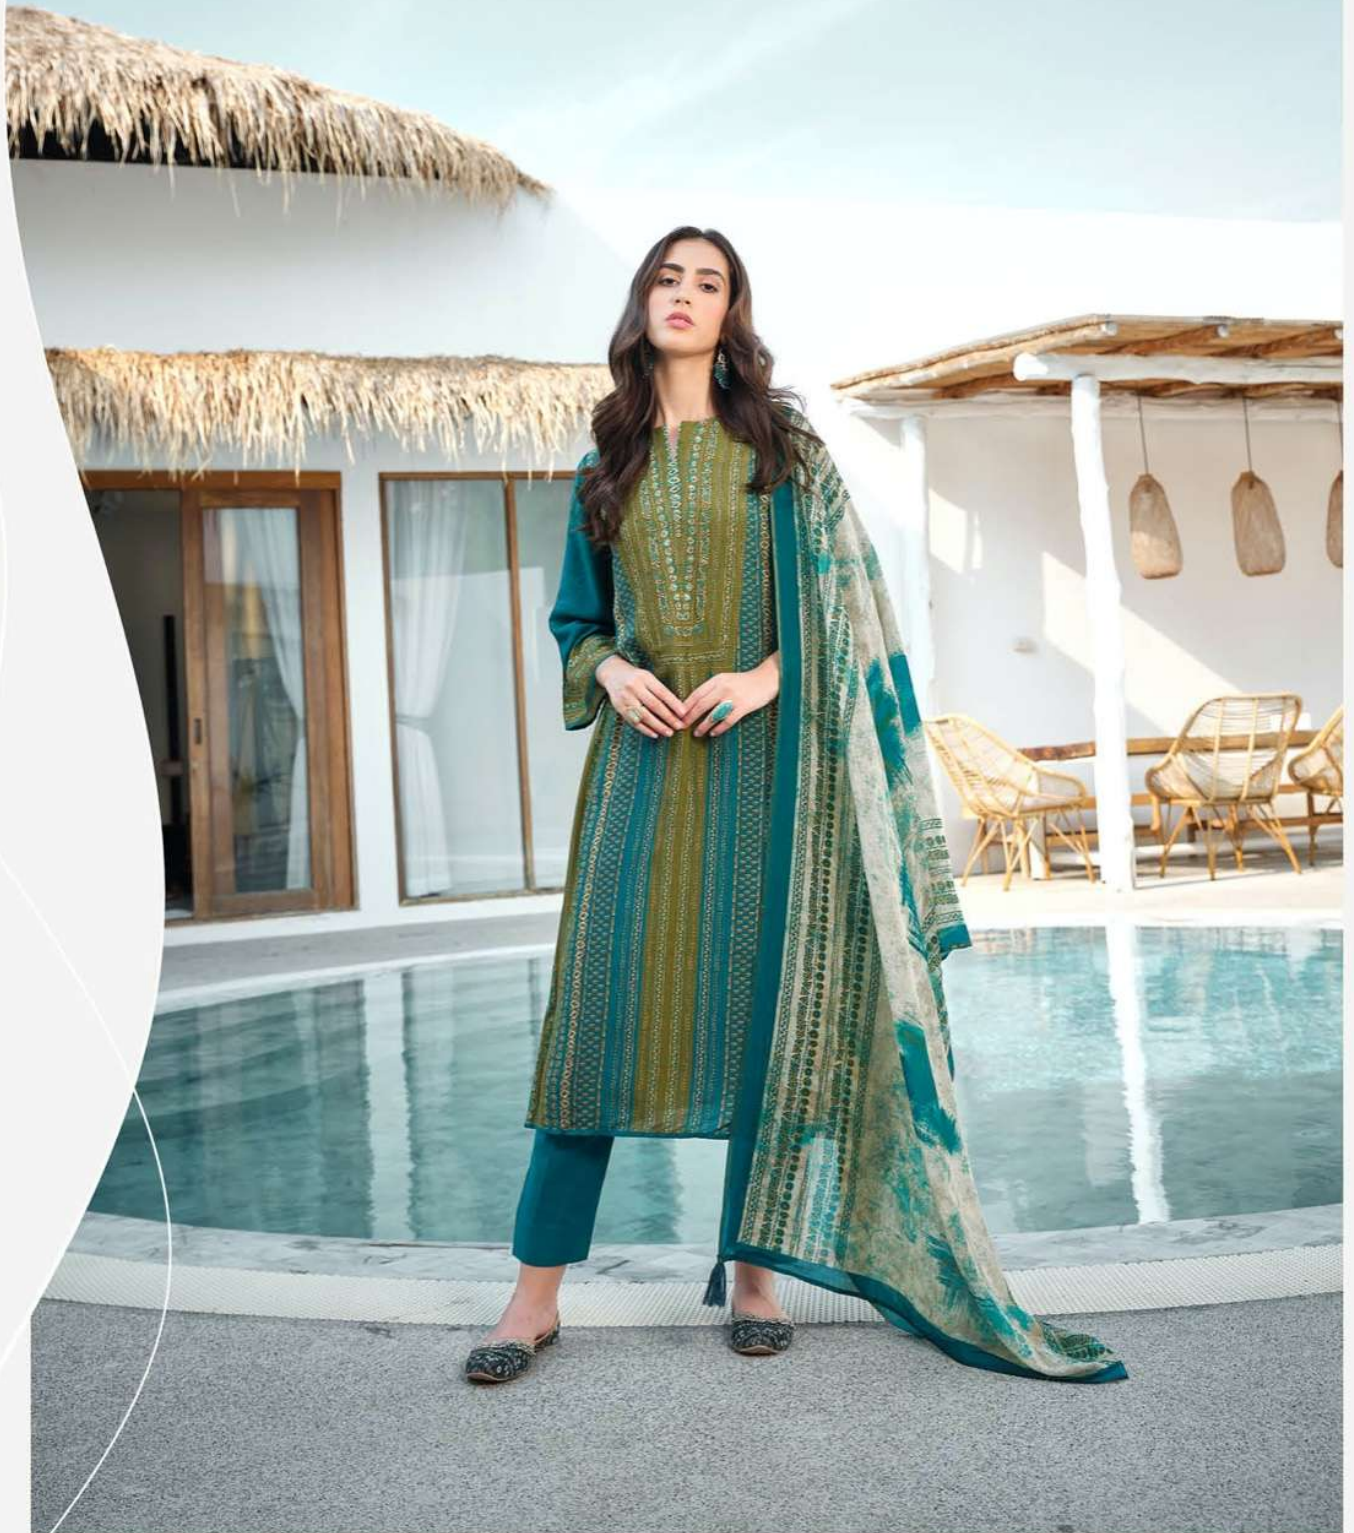

Evoke your ethnic
senses with

PHENOMENAL PRINTS.

10050