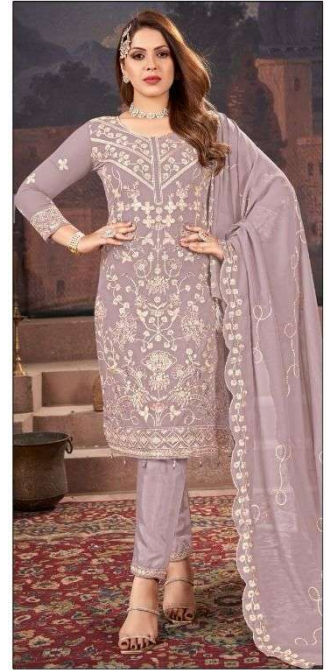

TOP - FOX GEORGETTE HEAVY EMBROIDERED
WITH KHATLI WORK
INNER BOTTOM - DULL SANTOON WITC EMB PATCH
DUPATTA - FOX GEORGETTE HEAVY EMBROIDERED

B-45 B

TOP - FOX GEORGETTE HEAVY EMBROIDERED
WITH KHATLI WORK
INNER BOTTOM - DULL SANTOON WITC EMB PATCH
DUPATTA - FOX GEORGETTE HEAVY EMBROIDERED

B-45 D

B 45- A

B 45 - B

B 45- C

B 45 - D

TOP - FOX GEORGETTE HEAVY EMBROIDERED
WITH KHATLI WORK
INNER BOTTOM - DULL SANTOON WITC EMB PATCH
DUPATTA - FOX GEORGETTE HEAVY EMBROIDERED

B-45 C

TOP - FOX GEORGETTE HEAVY EMBROIDERED
WITH KHATLI WORK
INNER BOTTOM - DULL SANTOON WITC EMB PATCH
DUPATTA - FOX GEORGETTE HEAVY EMBROIDERED