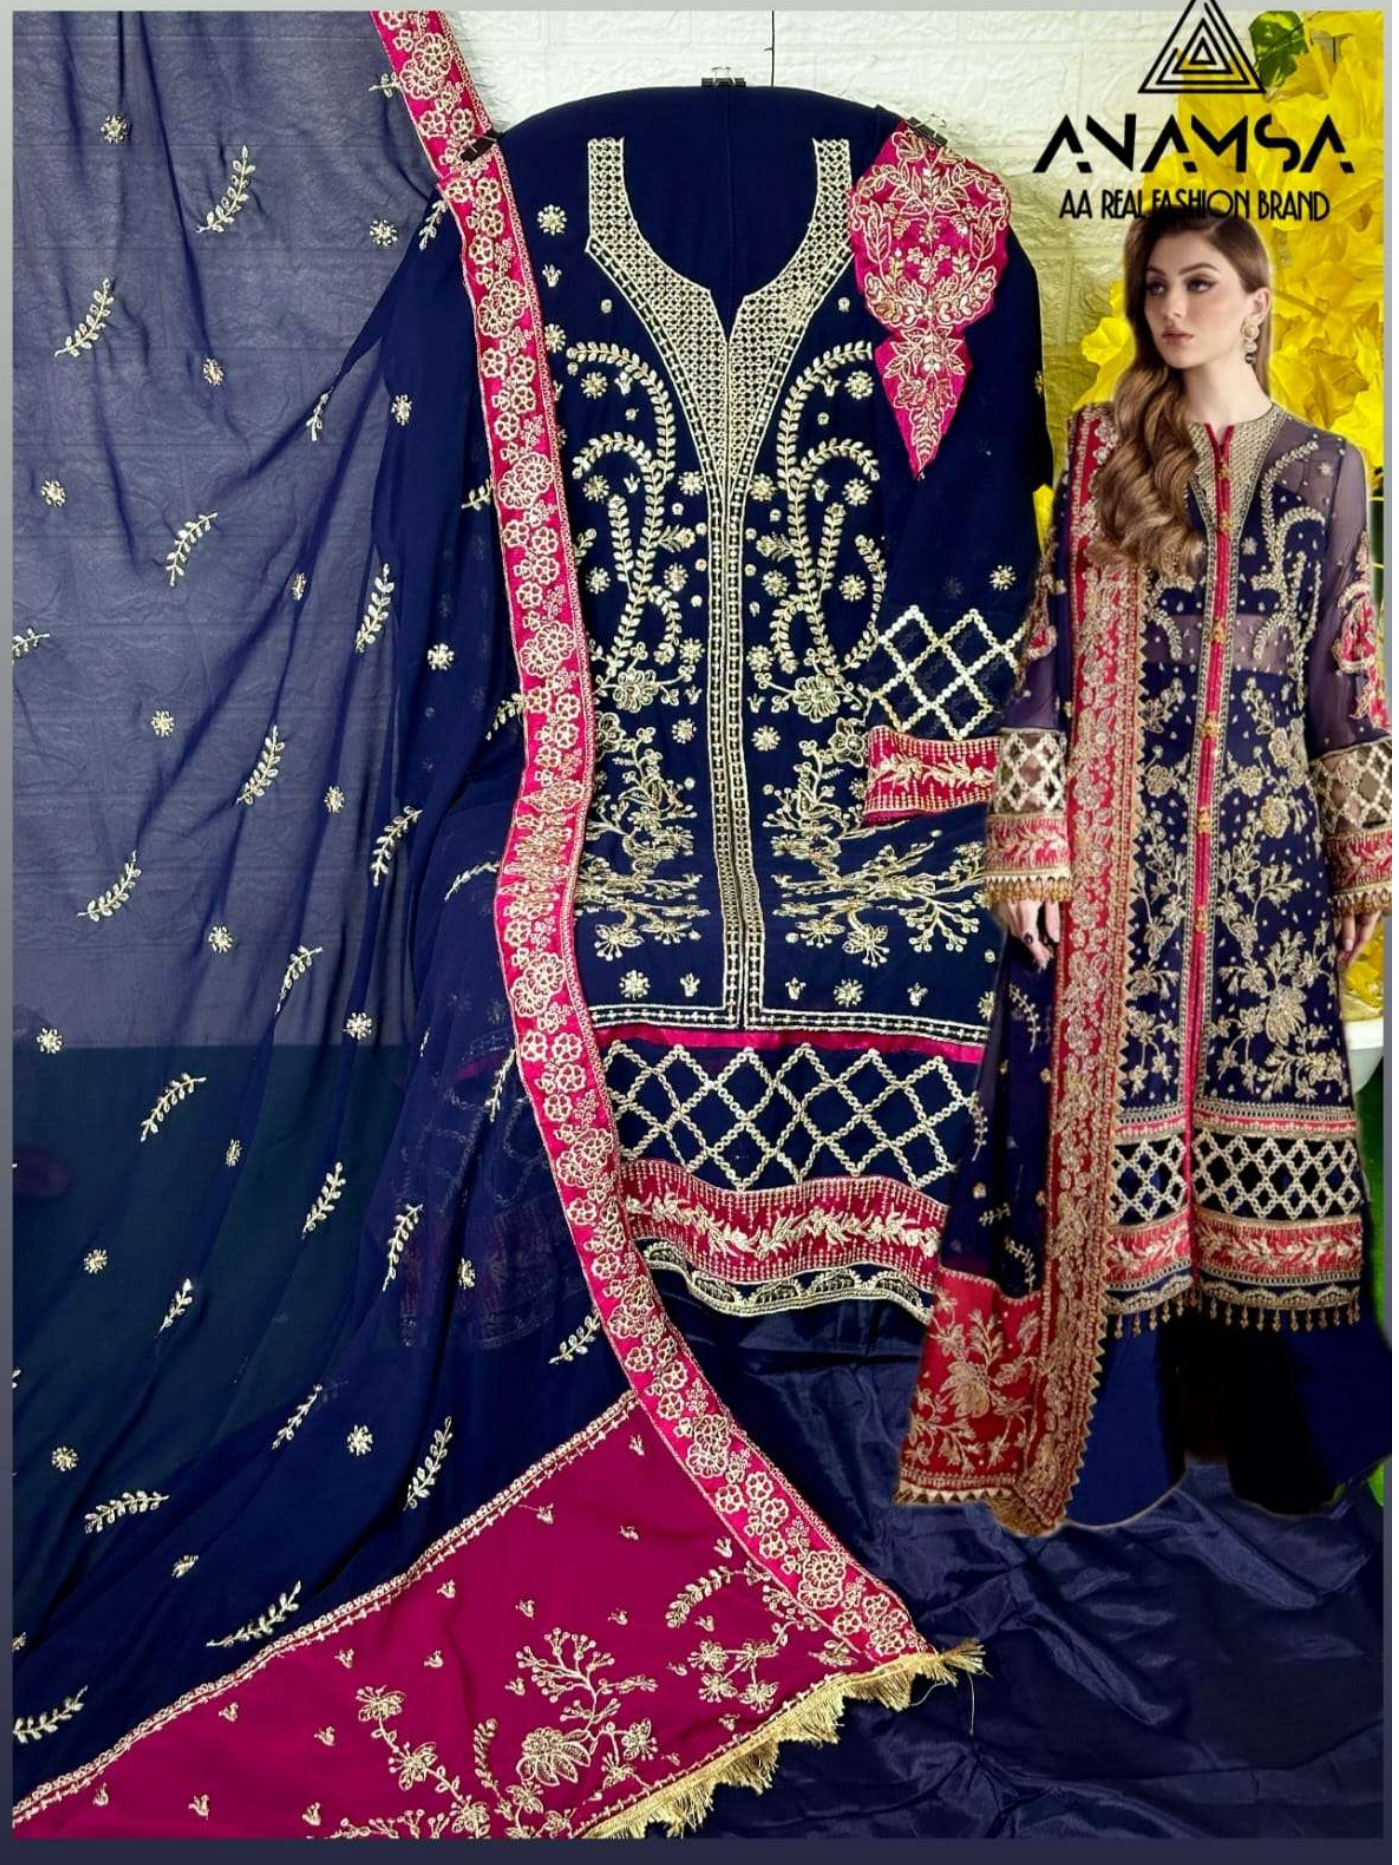

ANAMSA
AA REAL FASHION BRAND

ANAMSA
AA REAL FASHION BRAND

ANAMSA
AA REAL FASHION BRAND

TOP- PURE FOX GEORGETTE WITH HEAVY EMBROIDERY AND SEQUENCE WORK
BOTTOM/INNER- DULL SHANTOON
DUPATTA- PURE FOX GEORGETTE FANCY DUPATTA AND HEAVY EMBROIDERY

7773
D.No:-418