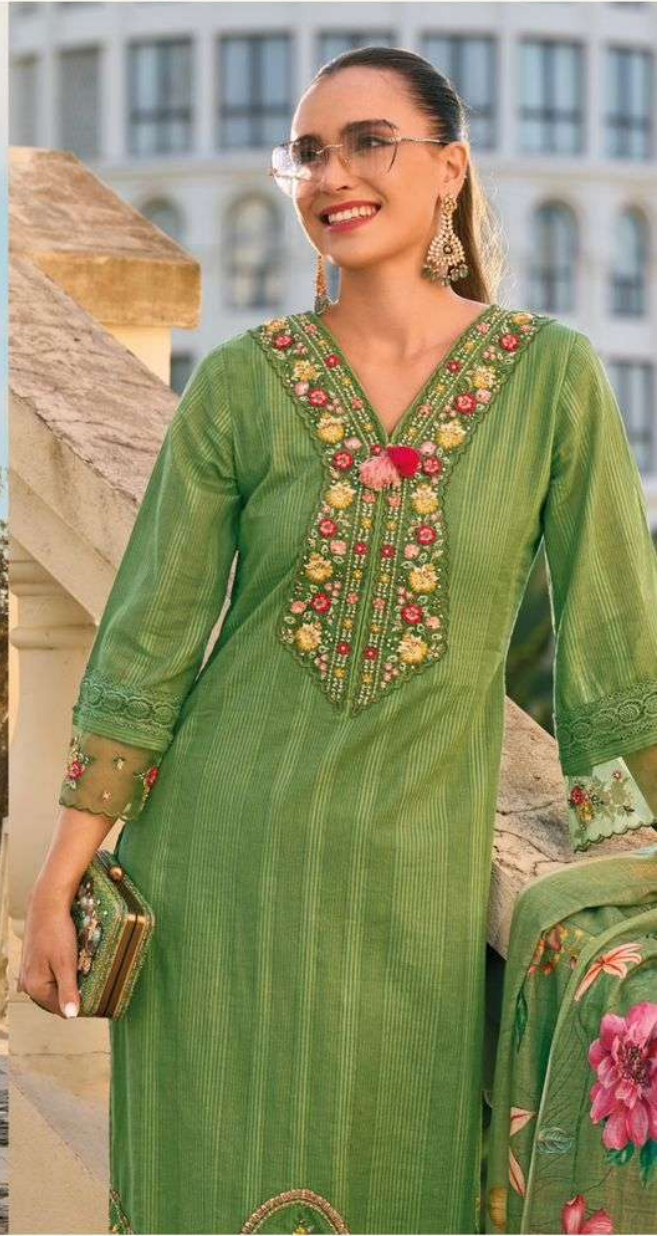

KAILEE

fashion

INDIAN ETHNIC WEAR

42503

KAILEE™

fashion

INDIAN ETHNIC WEAR

42503

KAILEE™

INDIAN CLOTHING

42505

KAILEE
fashion
INDIAN ETHNIC WEAR

42504

42502

42508

KAILEE
fashion
INDIAN ETHNIC WEAR

Trend
COLOR Cocktail glamour gate on ethnic edge

KAILEE™

fashion

MODERN ETHNIC WEAR

42501 ●