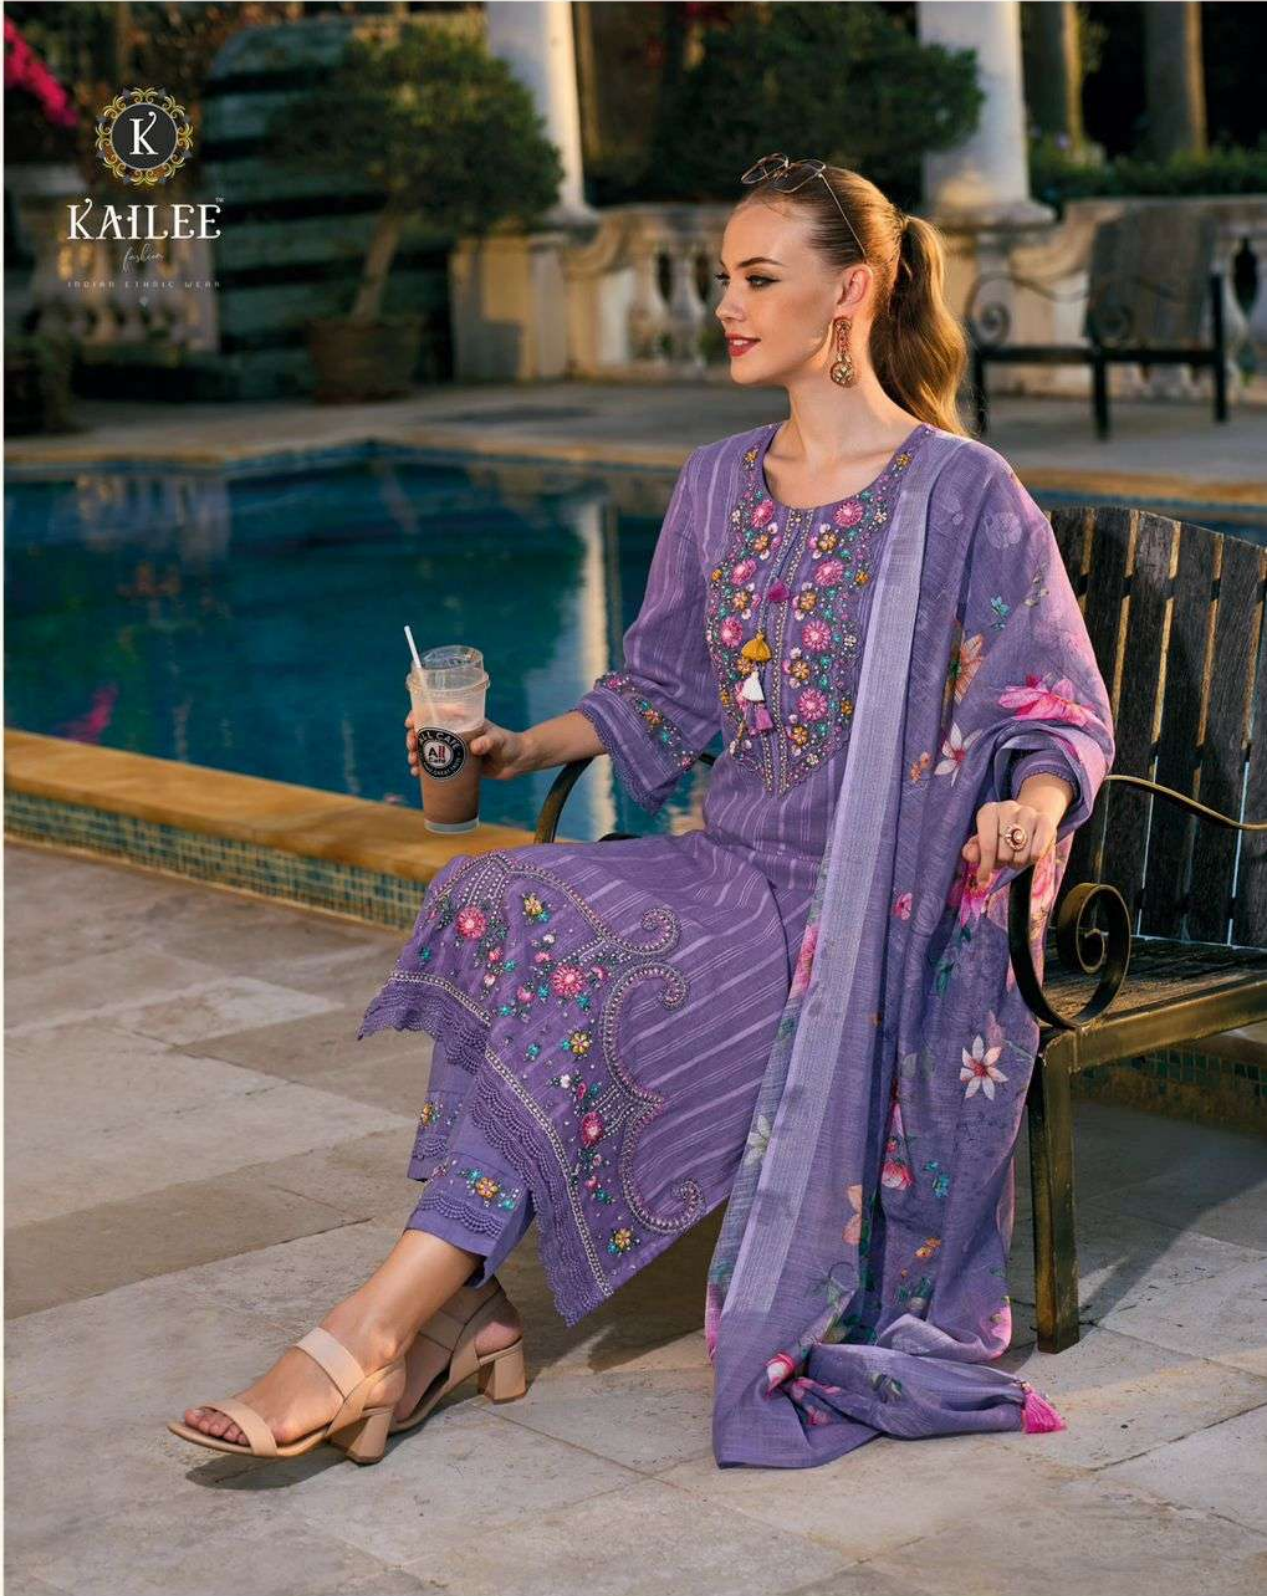

KAILEE

fashion

INDIAN ETHNIC WEAR

42503

KAILEE™

fashion

INDIAN ETHNIC WEAR

42503

KAILEE™

INDIAN CLOTHING

42505

KAILEE
fashion
INDIAN ETHNIC WEAR

42504

42502

42508

KAILEE
fashion
INDIAN ETHNIC WEAR

Trend
COLOR Cocktail glamour gate on ethnic edge

KAILEE™

fashion

MODERN ETHNIC WEAR

42501 ●