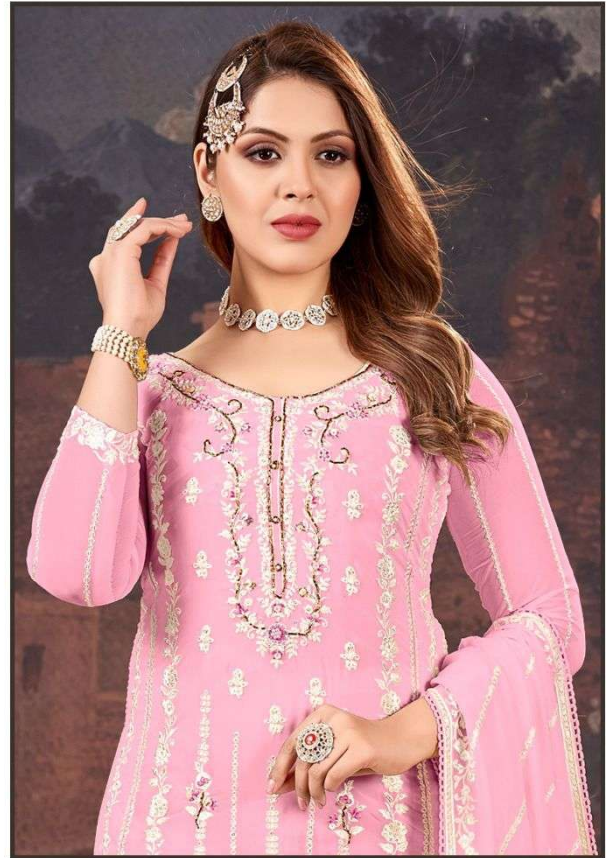

TOP-FOX GEORGETTE HEAVY EMBROIDERED  
WITH KHATLI WORK  
INNER BOTTOM - DULL SANTOON WITH EMB PATCH  
DUPATTA - FOX GEORGETTE HEAVY EMBROIDERED

B 44- A

B 44 - B

B 44- C

B 44 - D

TOP - FOX GEORGETTE HEAVY EMBROIDERED  
WITH KHATLI WORK  
INNER BOTTOM - DULL SANTOON  
DUPATTA - FOX GEORGETTE HEAVY EMBROIDERED

B-44 C

TOP-FOX GEORGETTE HEAVY EMBROIDERED  
WITH KHATLI WORK  
INNER BOTTOM - DULL SANTOON  
DUPATTA - FOX GEORGETTE HEAVY EMBROIDERED

B-44 D

TOP-FOX GEORGETTE HEAVY EMBROIDERED  
WITH KHATLI WORK  
INNER BOTTOM - DULL SANTOON  
DUPATTA - FOX GEORGETTE HEAVY EMBROIDERED

B-44 A

TOP-FOX GEORGETTE HEAVY EMBROIDERED  
WITH KHATLI WORK  
INNER BOTTOM - DULL SANTOON  
DUPATTA - FOX GEORGETTE HEAVY EMBROIDERED

B-44 B