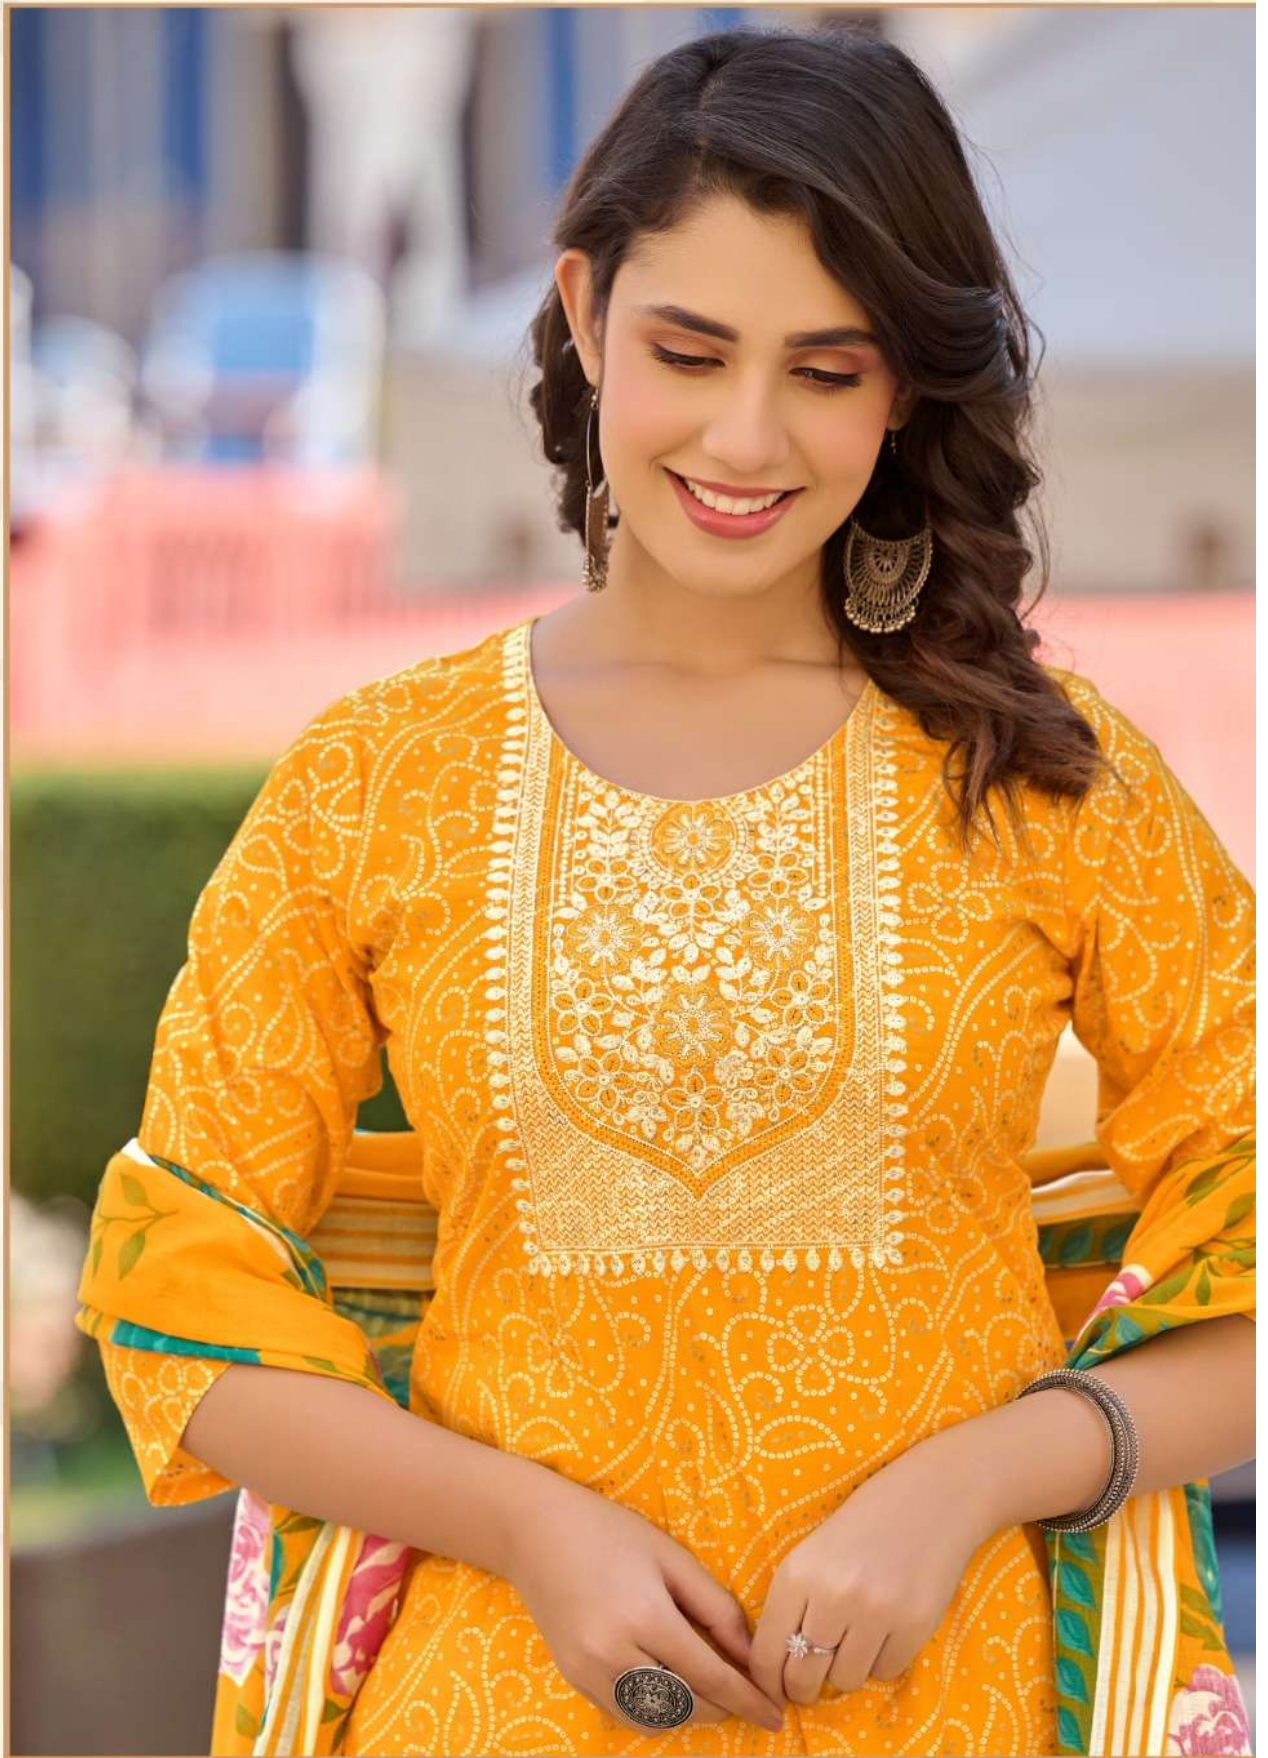

Rangmaya[®]
FEEL THE FASHION...

SIMUNI-106

Rangmaya[®]
FEEL THE FASHION...

SIMUNI-104

SIMUNI

Rangmaya[®]
FEEL THE FASHION...

Exclusive Cotton 3PC Suit Set

Rangmaya[®]
FEEL THE FASHION...

Make a statement in this bold print inspired eye-catching ensemble in multi-color, crafted to absolute perfection.

WONDER OF LIFE

Designs and patterns were the first language introduced in the world and we pay homage to that history through our collection.