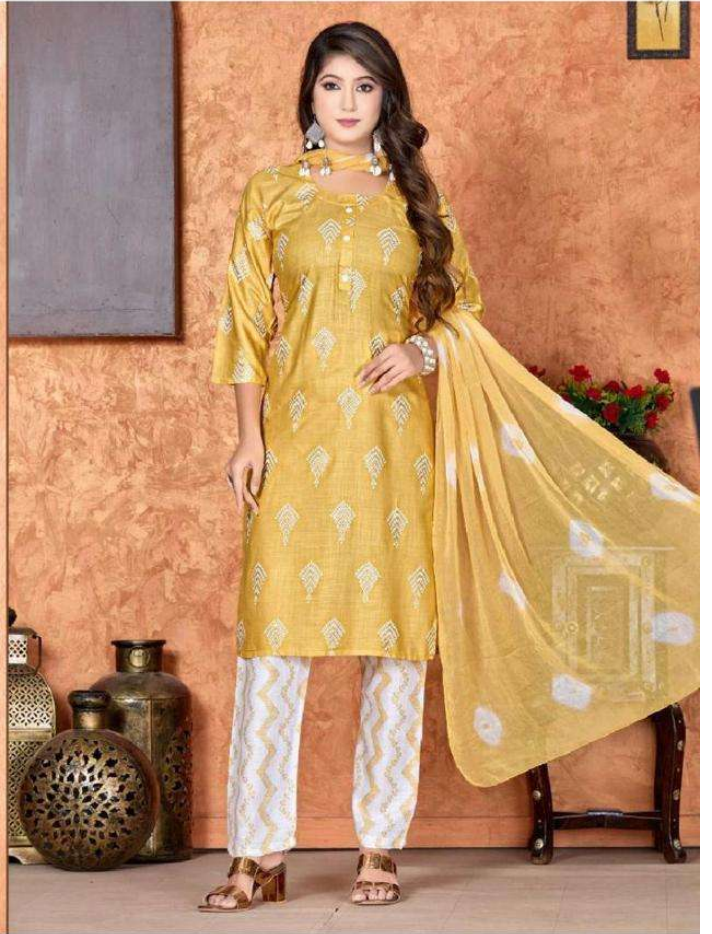

*Fashion and style always depend
on good colour and fantastic
combination of shades*

D-2004