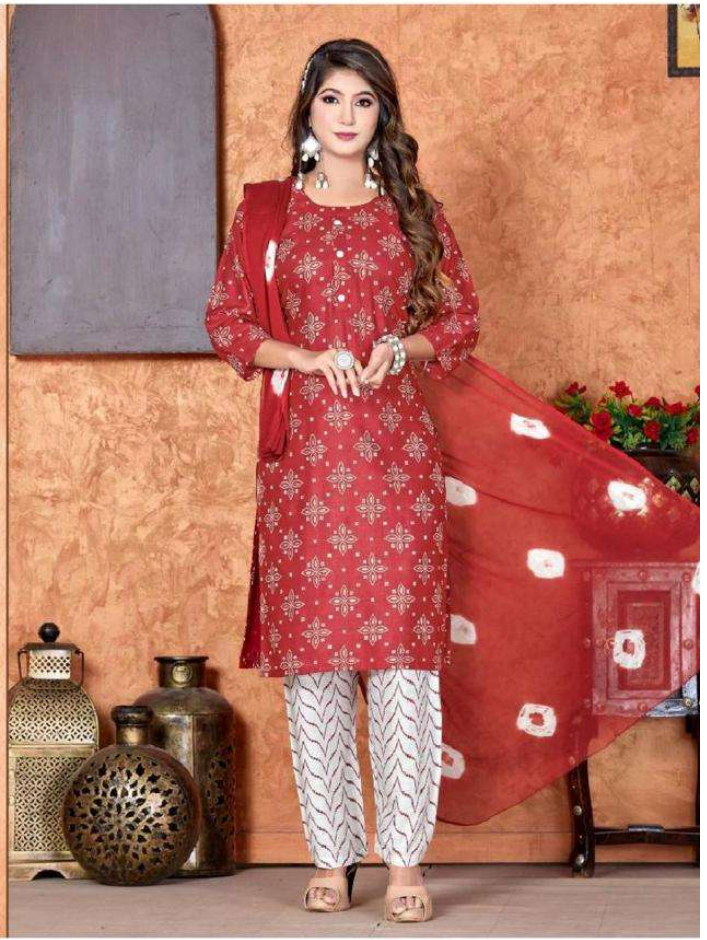

D-2002

Naughty Girl

HEAVY REYON SLUB
TOP BOTTOM WITH DUPATTA