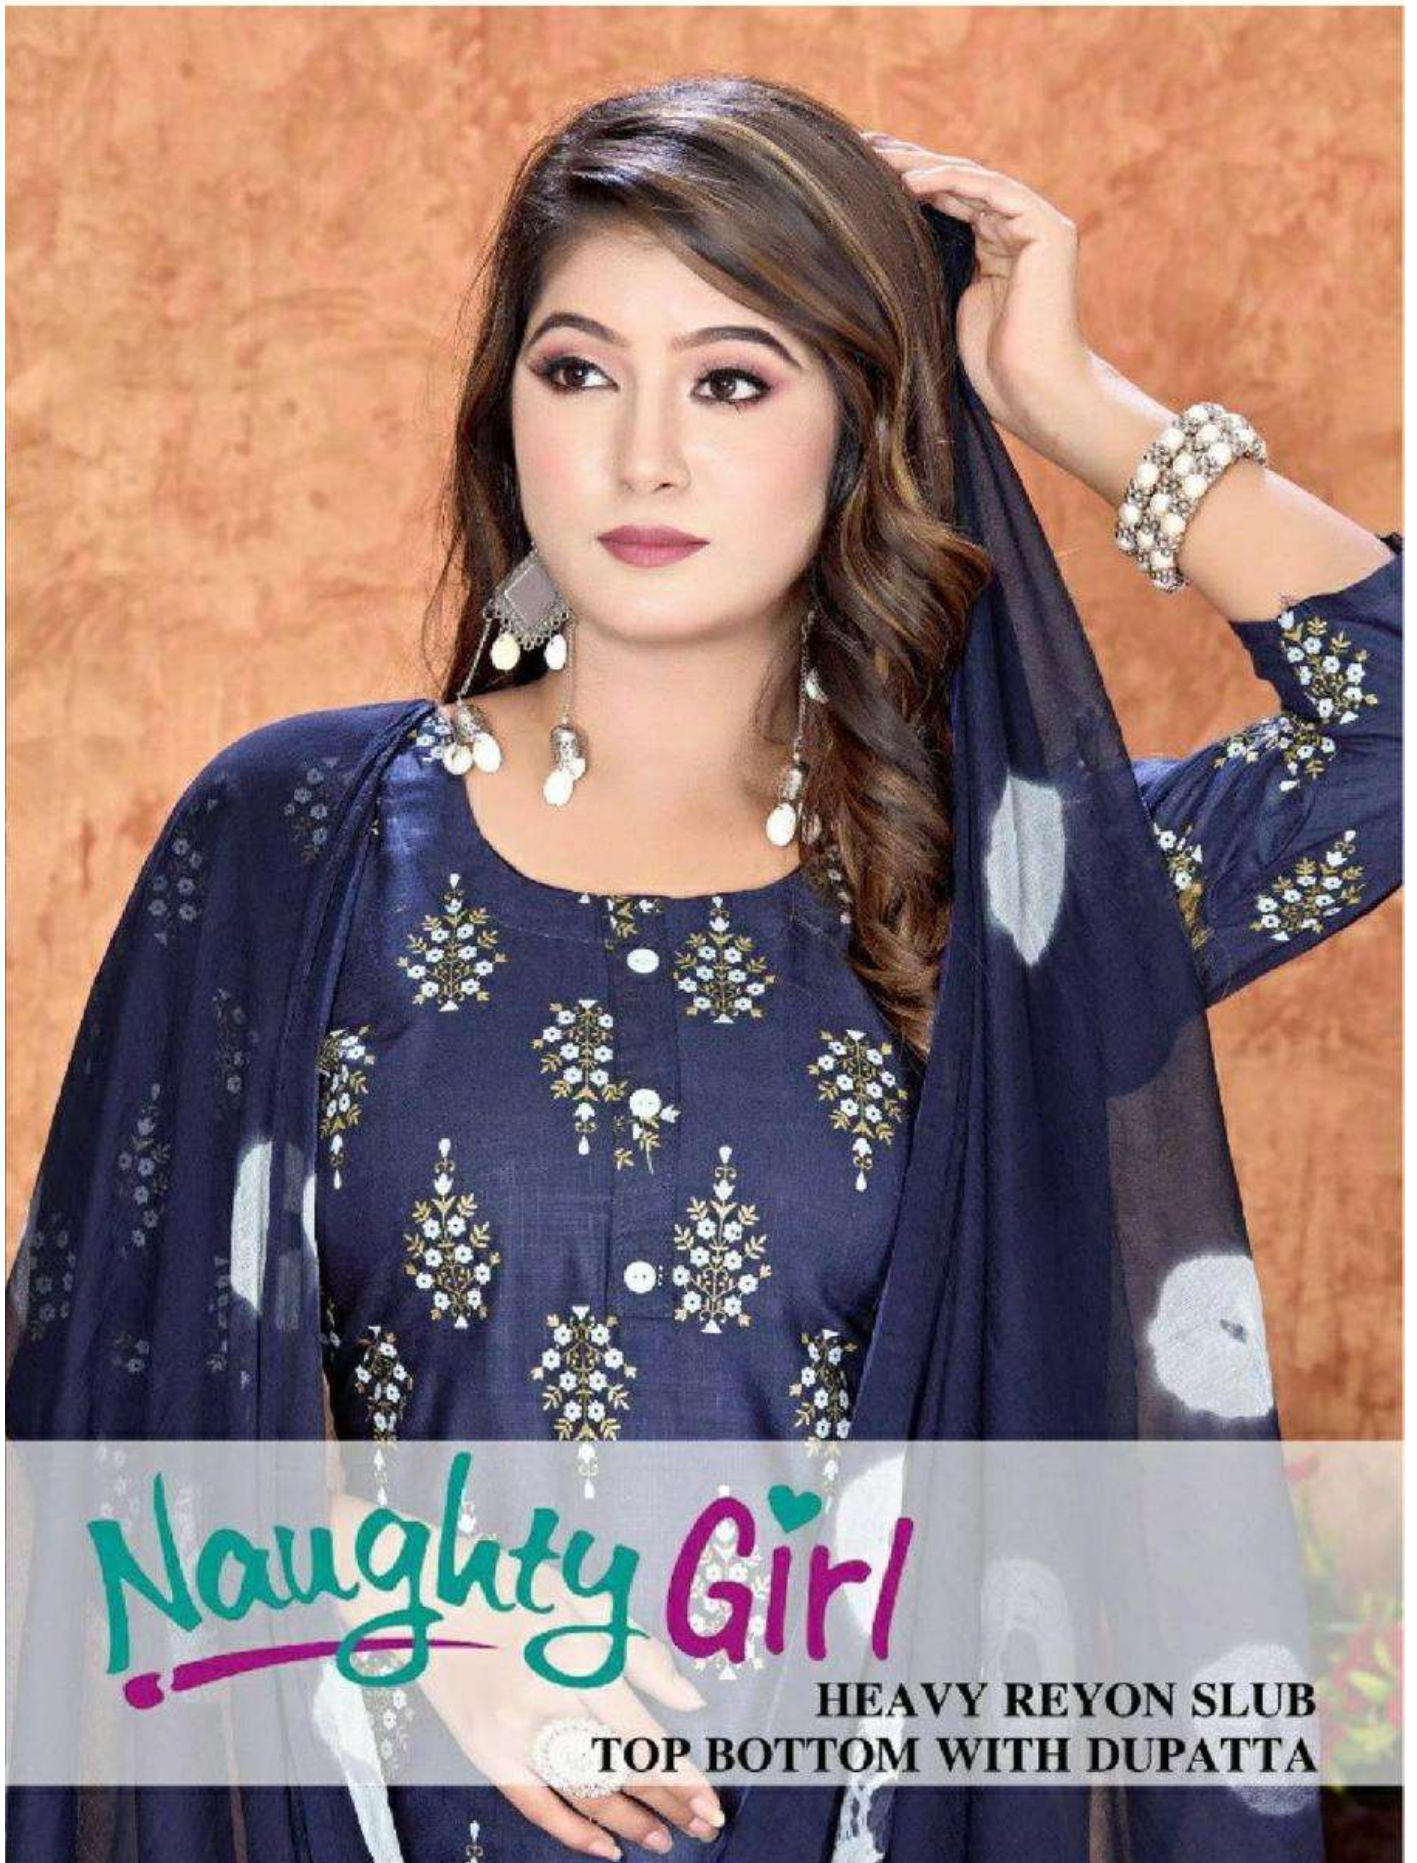

D-2002

Naughty Girl

HEAVY REYON SLUB
TOP BOTTOM WITH DUPATTA