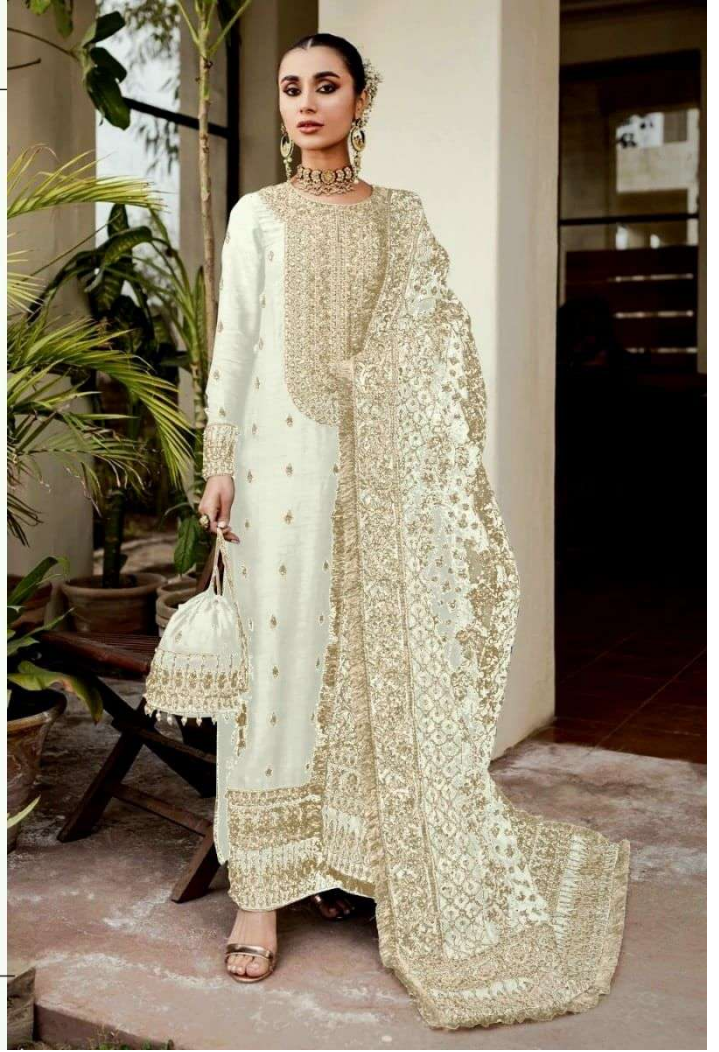

TOP- PURE FOX GEORGETTE WITH HEAVY EMBROIDERY AND SEQUENCE WORK  
BOTTOM/INNER- DULL SHANTOON  
DUPATTA- PURE FOX GEORGETTE FANCY DUPATTA AND HEAVY EMBROIDERY

7773  
D.No:-294 C

TOP- PURE FOX GEORGETTE WITH HEAVY EMBROIDERY AND SEQUENCE WORK  
BOTTOM/INNER- DULL SHANTOON  
DUPATTA- PURE FOX GEORGETTE FANCY DUPATTA AND HEAVY EMBROIDERY

7773  
D.No:-294 D

**TOP- PURE FOX GEORGETTE WITH HEAVY EMBROIDERY AND SEQUENCE WORK**  
**BOTTOM/INNER- DULL SHANTOON**  
**DUPATTA- PURE FOX GEORGETTE FANCY DUPATTA AND HEAVY EMBROIDERY**

7773  
D.No:-294 B

TOP- PURE FOX GEORGETTE WITH HEAVY EMBROIDERY AND SEQUENCE WORK  
BOTTOM/INNER- DULL SHANTOON  
DUPATTA- PURE FOX GEORGETTE FANCY DUPATTA AND HEAVY EMBROIDERY

7773  
D.No:-294 A

**ANAMSA**  
HIT BEAUTIFUL COLOURS

TOP- PURE FOX GEORGETTE WITH HEAVY EMBROIDERY AND SEQUENCE WORK  
BOTTOM/INNER- DULL SHANTOON  
DUPATTA- PURE FOX GEORGETTE FANCY DUPATTA AND HEAVY EMBROIDERY

7773  
D.No:-294 A

7773  
D.No:-294 B

7773  
D.No:-294 C