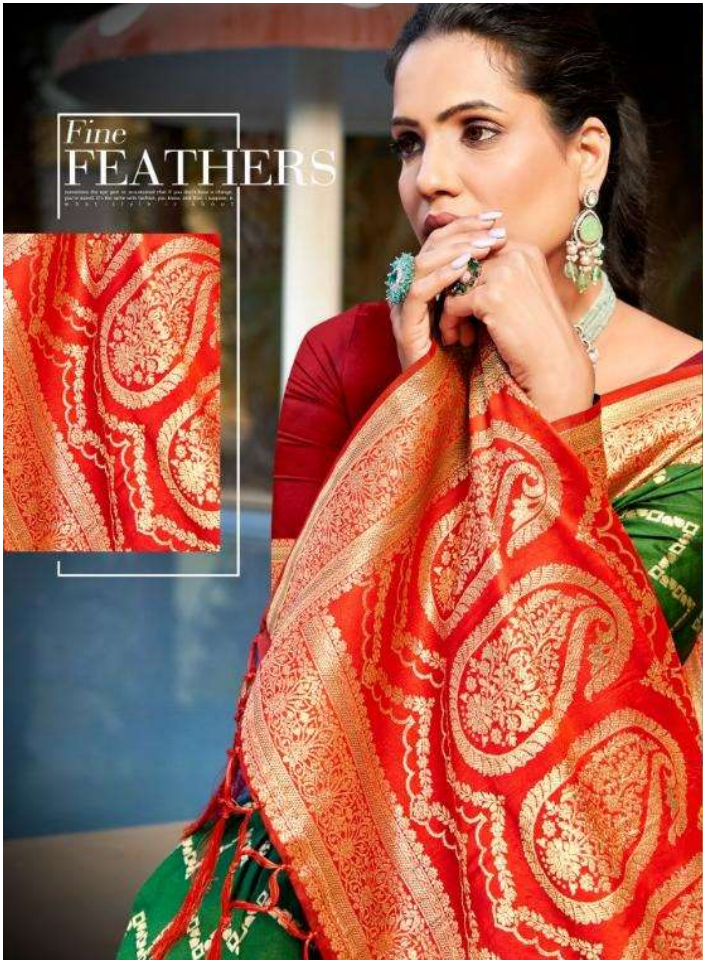

  
**BUNAWAT**  
SILK & STYLE

1001

  
**BUNAWAT**  
SILK & STYLE

1001

BUNAWAT  
SILK & STYLE

Armaan Silk

Style  
**ETERNAL**  
THIS SEASON ASSORTMENT BRINGS YOUR WARDROBE TOO CLOSE TO GREAT LOOKING COLOUR AND  
FANTASTIC PATTERNS