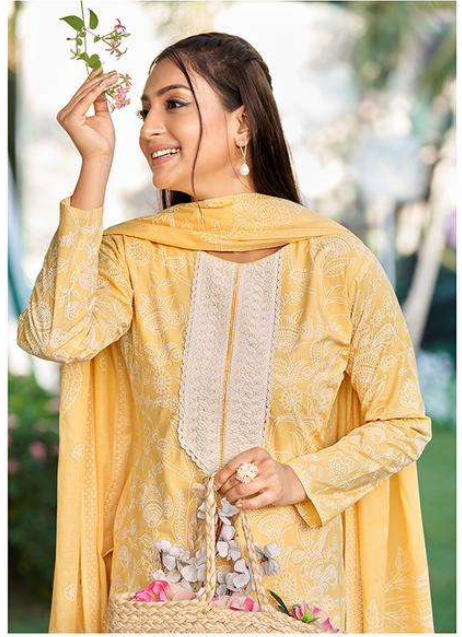

ممتاز آرٹس
MUMTAZ ARTS
Regency & Lounge

CAPTIVA: SHADES
THE MAGIC OF CAPTIVATING SHADES

1602