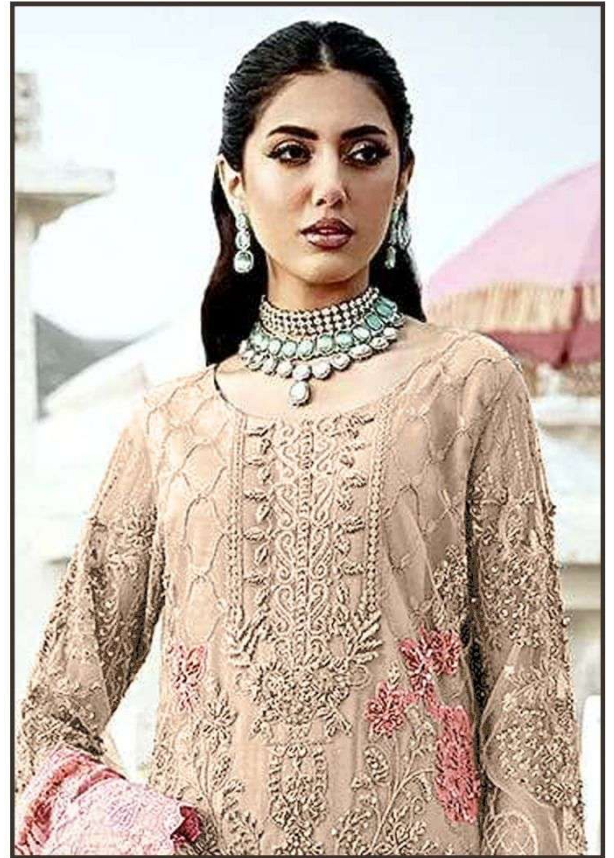

TOP - FOX GEORGETTE HEAVY EMBROIDERED  
WITH STONE WORK

INNER BOTTOM - HEAVY SANTOON

DUPATTA - FOX GEORGETTE HEAVY EMBROIDERED

B-50 C

B 50 A

B 50 B

B 50 C

B 50 D

TOP - FOX GEORGETTE HEAVY EMBROIDERED  
WITH STONE WORK

INNER BOTTOM - HEAVY SANTOON

DUPATTA - FOX GEORGETTE HEAVY EMBROIDERED

**B-50 B**

TOP - FOX GEORGETTE HEAVY EMBROIDERED  
WITH STONE WORK

INNER BOTTOM - HEAVY SANTOON

DUPATTA - FOX GEORGETTE HEAVY EMBROIDERED

**B-50 A**

TOP - FOX GEORGETTE HEAVY EMBROIDERED  
WITH STONE WORK

INNER BOTTOM - HEAVY SANTOON

DUPATTA - FOX GEORGETTE HEAVY EMBROIDERED

**B-50 D**