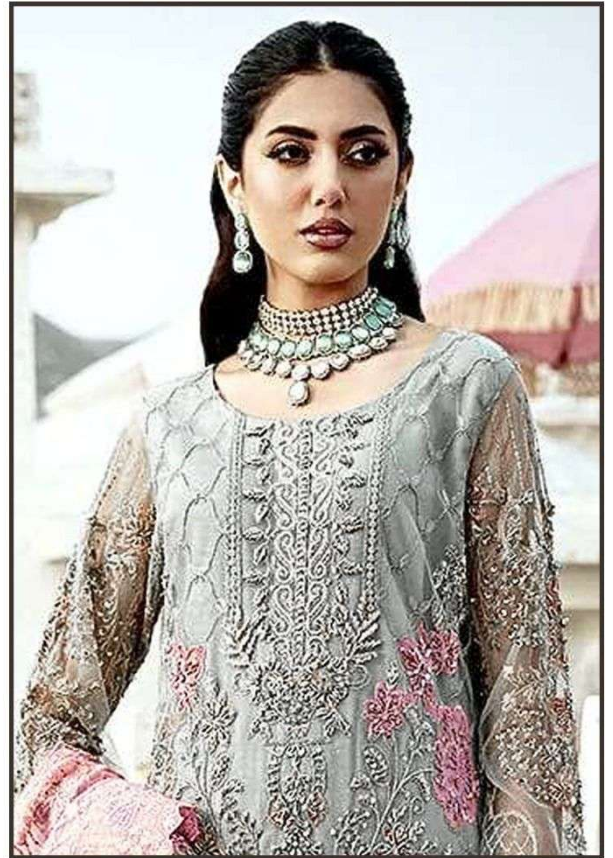

TOP - FOX GEORGETTE HEAVY EMBROIDERED  
WITH STONE WORK

INNER BOTTOM - HEAVY SANTOON

DUPATTA - FOX GEORGETTE HEAVY EMBROIDERED

B-50 C

B 50 A

B 50 B

B 50 C

B 50 D

TOP - FOX GEORGETTE HEAVY EMBROIDERED  
WITH STONE WORK

INNER BOTTOM - HEAVY SANTOON

DUPATTA - FOX GEORGETTE HEAVY EMBROIDERED

**B-50 B**

TOP - FOX GEORGETTE HEAVY EMBROIDERED  
WITH STONE WORK

INNER BOTTOM - HEAVY SANTOON

DUPATTA - FOX GEORGETTE HEAVY EMBROIDERED

**B-50 A**

TOP - FOX GEORGETTE HEAVY EMBROIDERED  
WITH STONE WORK

INNER BOTTOM - HEAVY SANTOON

DUPATTA - FOX GEORGETTE HEAVY EMBROIDERED

**B-50 D**