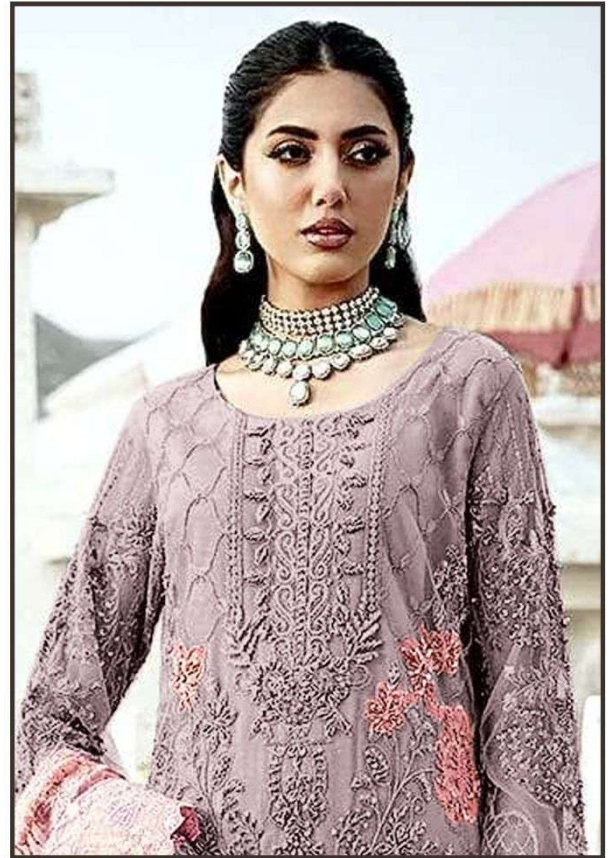

TOP - FOX GEORGETTE HEAVY EMBROIDERED  
WITH STONE WORK

INNER BOTTOM - HEAVY SANTOON

DUPATTA - FOX GEORGETTE HEAVY EMBROIDERED

B-50 C

B 50 A

B 50 B

B 50 C

B 50 D

TOP - FOX GEORGETTE HEAVY EMBROIDERED  
WITH STONE WORK

INNER BOTTOM - HEAVY SANTOON

DUPATTA - FOX GEORGETTE HEAVY EMBROIDERED

**B-50 B**

TOP - FOX GEORGETTE HEAVY EMBROIDERED  
WITH STONE WORK

INNER BOTTOM - HEAVY SANTOON

DUPATTA - FOX GEORGETTE HEAVY EMBROIDERED

**B-50 A**

TOP - FOX GEORGETTE HEAVY EMBROIDERED  
WITH STONE WORK

INNER BOTTOM - HEAVY SANTOON

DUPATTA - FOX GEORGETTE HEAVY EMBROIDERED

**B-50 D**