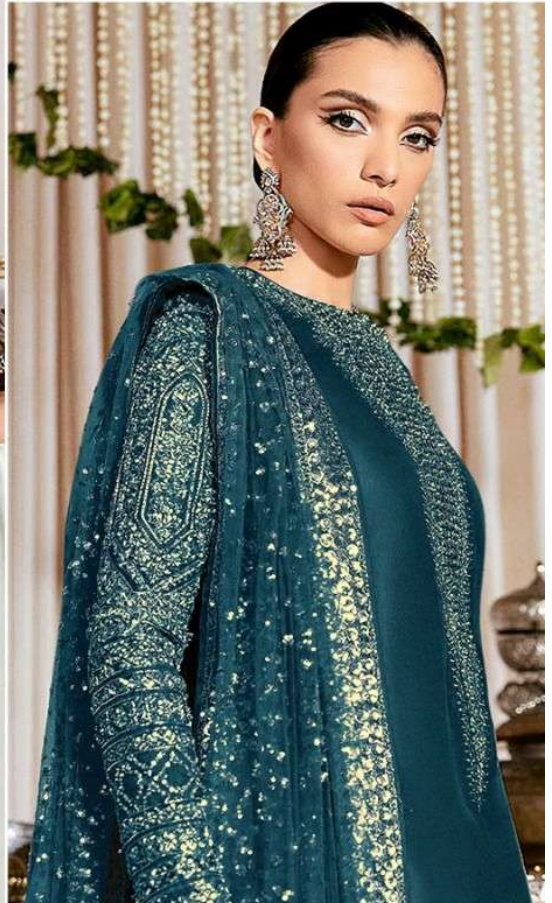

ALK®
AL KHUSHBU®
FIZA VOL-1