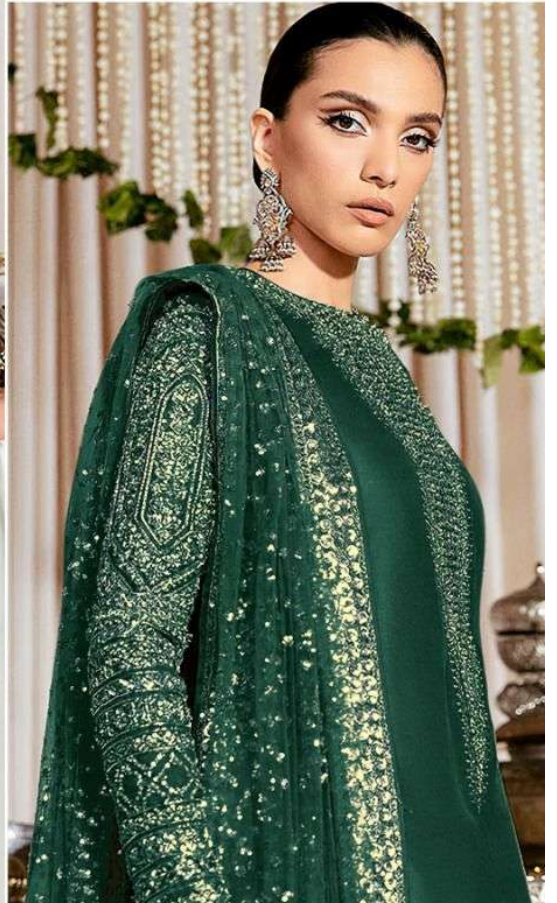

ALK®
AL KHUSHBU®
FIZA VOL-1