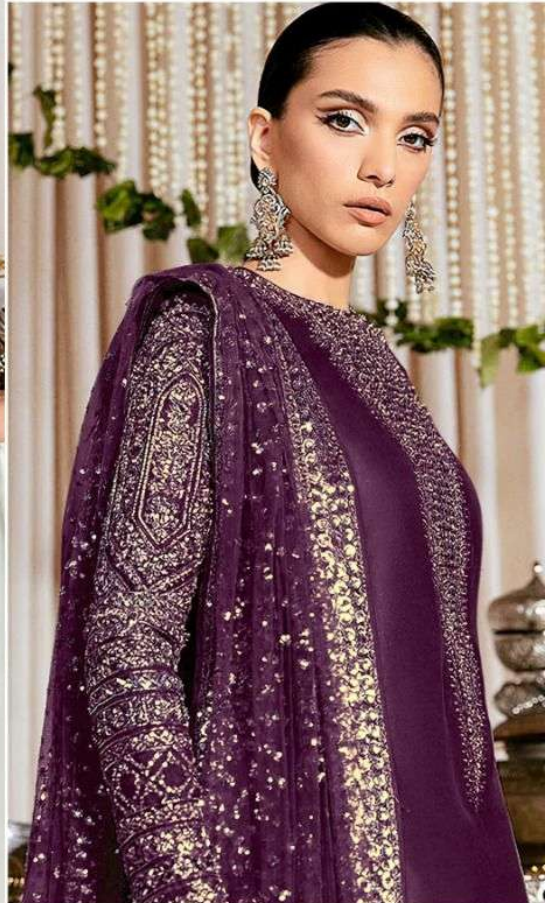

ALK[®]
AL KHUSHBU[®]
FIZA VOL-1

ALK D.No.4084-D

TOP

Fox Georgette
with Embroidery

BOTTOM-INNER

Dull santoon

DUPATTA

Fox Georgette
with Embroidery

ALK[®]
AL KHUSHBU[®]
FIZA VOL-1

ALK D.No.4084-G

TOP

Fox Georgette
with Embroidery

BOTTOM-INNER

Dull santoon

DUPATTA

Fox Georgette
with Embroidery

ALK[®]
AL KHUSHBU[®]
FIZA VOL-1

ALK D.No.4084-F

TOP

Fox Georgette
with Embroidery

BOTTOM-INNER

Dull santoon

DUPATTA

Fox Georgette
with Embroidery