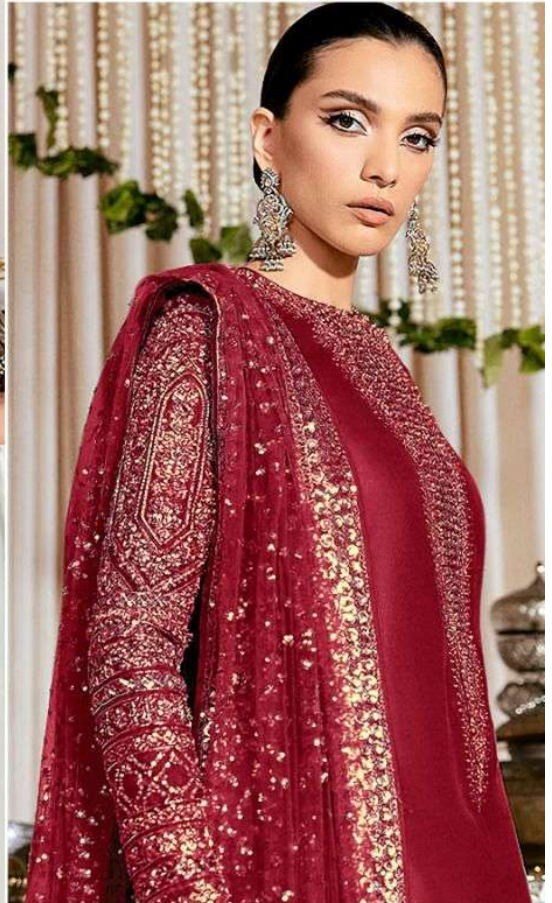

ALK®
AL KHUSHBU®
FIZA VOL-1