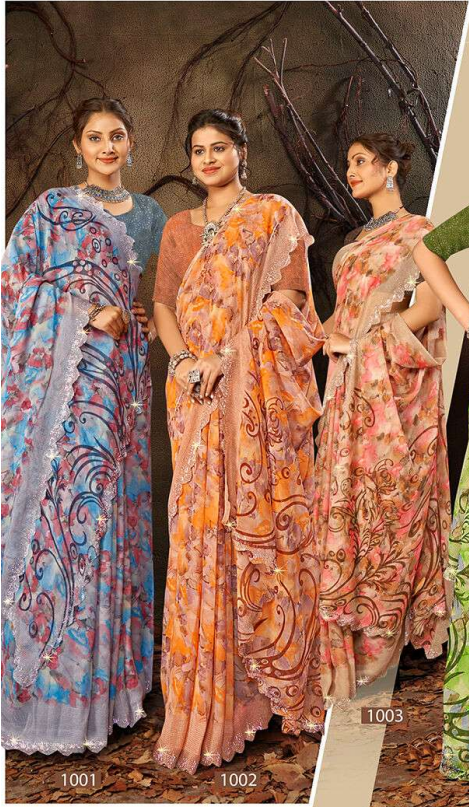

Saroj  
Vanilla VOL-2

ST  
YL

THE BEST  
PART OF THE  
BEAUTY IS THE  
PART THAT  
CANNOT BE SEEN  
IN A PICTURE,  
BUT HIDDEN  
DOWN THE PURE  
HEART.  
SMEETH &

Saroj

1001

1002

1003

1004

1005

1006VV

1007

1008

1001

1002

1003

1004

1005

1006

1007

1008