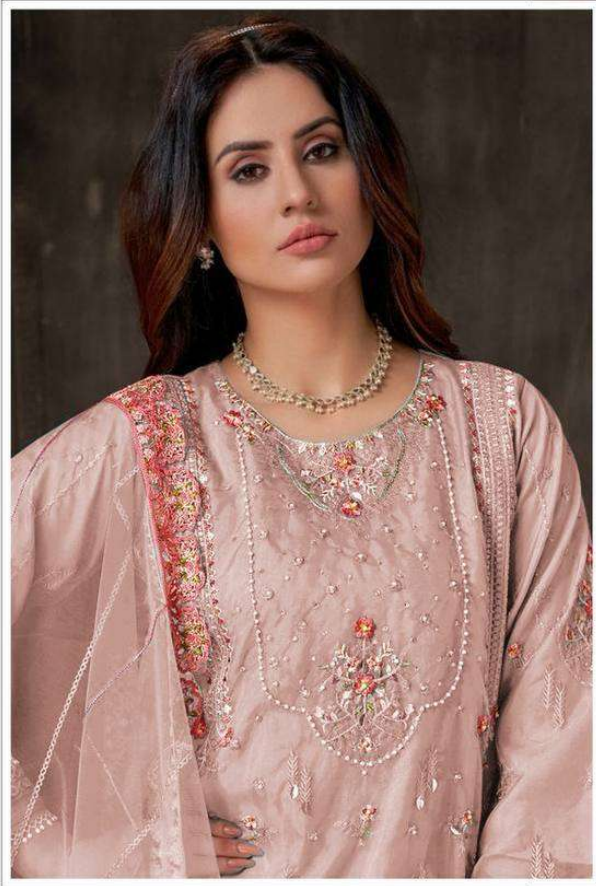

MAH-E-ROOH

5120-E

TOP :- FOX GEORGETTE WITH EMBROIDERY
DUPATTA :- FOX GEORGETTE WITH EMBROIDERY

INNER :- DULL SANTOON
BOTTOM :- DULL SANTOON