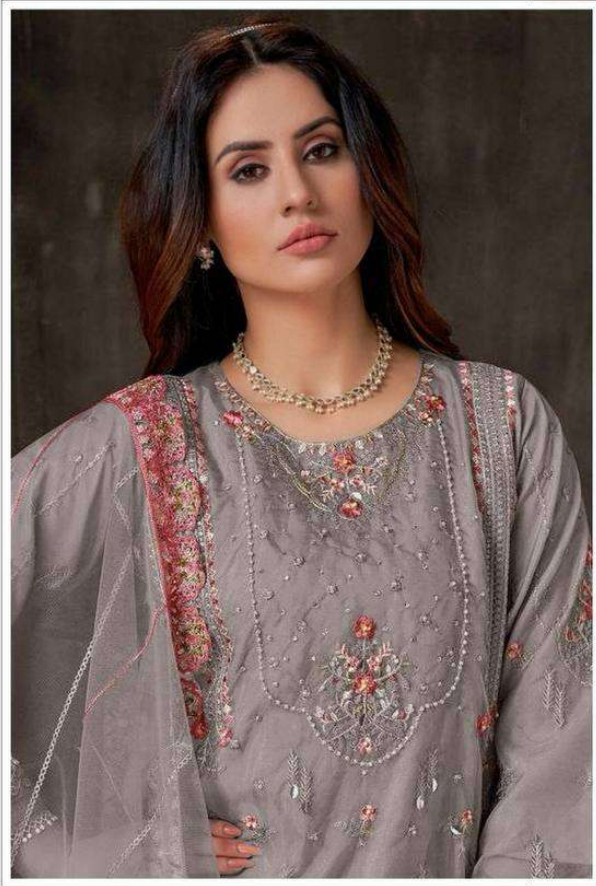

MAH-E-ROOH

5120-E

TOP - FOX GEORGETTE WITH EMBROIDERY
DUPATTA - FOX GEORGETTE WITH EMBROIDERY
INNER - DULL SANTOON
BOTTOM - DULL SANTOON

MAH-E-ROOH

5120-C

TOP - FOX GEORGETTE WITH EMBROIDERY
DUPATTA - FOX GEORGETTE WITH EMBROIDERY
INNER - DULL SANTOON
BOTTOM - DULL SANTOON

MAH-E-ROOH

5120-A

TOP - FOX GEORGETTE WITH EMBROIDERY
DUPATTA - FOX GEORGETTE WITH EMBROIDERY
INNER - DULL SANTOON
BOTTOM - DULL SANTOON

MAH-E-ROOH

5120-F

TOP - FOX GEORGETTE WITH EMBROIDERY
DUPATTA - FOX GEORGETTE WITH EMBROIDERY
INNER - DULL SANTOON
BOTTOM - DULL SANTOON

MAH-E-ROOH

5120-C

TOP :- FOX GEORGETTE WITH EMBROIDERY
DUPATTA :- FOX GEORGETTE WITH EMBROIDERY

INNER :- DULL SANTOON
BOTTOM :- DULL SANTOON

MAH-E-ROOH

5120-F

TOP :- FOX GEORGETTE WITH EMBROIDERY
DUPATTA :- FOX GEORGETTE WITH EMBROIDERY

INNER :- DULL SANTOON
BOTTOM :- DULL SANTOON

MAH-E-ROOH

5120-E

TOP :- FOX GEORGETTE WITH EMBROIDERY
DUPATTA :- FOX GEORGETTE WITH EMBROIDERY

INNER :- DULL SANTOON
BOTTOM :- DULL SANTOON

MAH-E-ROOH

5120-B

TOP :- FOX GEORGETTE WITH EMBROIDERY
DUPATTA :- FOX GEORGETTE WITH EMBROIDERY