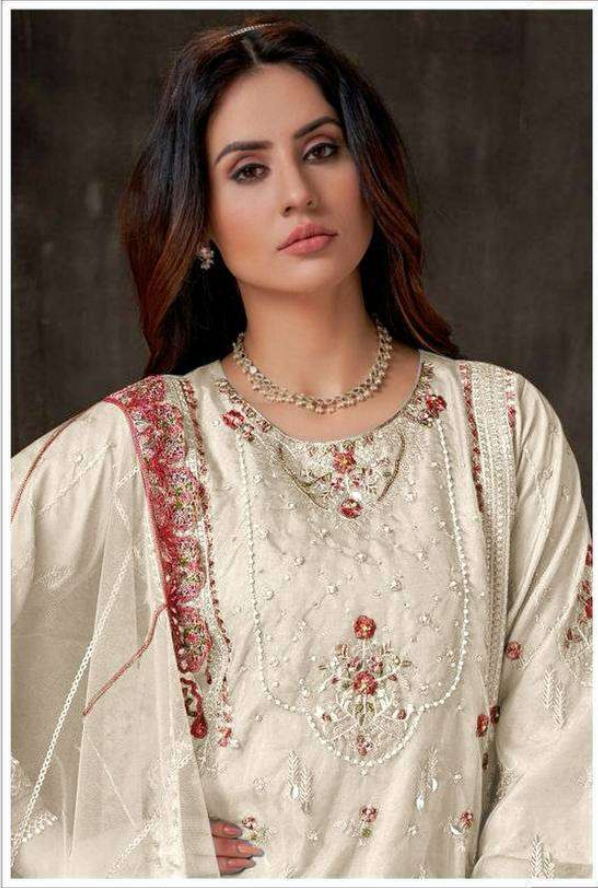

MAH-E-ROOH

5120-E

TOP - FOX GEORGETTE WITH EMBROIDERY
DUPATTA - FOX GEORGETTE WITH EMBROIDERY
INNER - DULL SANTOON
BOTTOM - DULL SANTOON

MAH-E-ROOH

5120-C

TOP - FOX GEORGETTE WITH EMBROIDERY
DUPATTA - FOX GEORGETTE WITH EMBROIDERY
INNER - DULL SANTOON
BOTTOM - DULL SANTOON

MAH-E-ROOH

5120-A

TOP - FOX GEORGETTE WITH EMBROIDERY
DUPATTA - FOX GEORGETTE WITH EMBROIDERY
INNER - DULL SANTOON
BOTTOM - DULL SANTOON

MAH-E-ROOH

5120-F

TOP - FOX GEORGETTE WITH EMBROIDERY
DUPATTA - FOX GEORGETTE WITH EMBROIDERY
INNER - DULL SANTOON
BOTTOM - DULL SANTOON

MAH-E-ROOH

5120-B

TOP - FOX GEORGETTE WITH EMBROIDERY
DUPATTA - FOX GEORGETTE WITH EMBROIDERY
INNER - DULL SANTOON
BOTTOM - DULL SANTOON

MAH-E-ROOH

5120-D

TOP - FOX GEORGETTE WITH EMBROIDERY
DUPATTA - FOX GEORGETTE WITH EMBROIDERY
INNER - DULL SANTOON
BOTTOM - DULL SANTOON

MAH-E-ROOH

5120-C

TOP :- FOX GEORGETTE WITH EMBROIDERY
DUPATTA :- FOX GEORGETTE WITH EMBROIDERY

INNER :- DULL SANTOON
BOTTOM :- DULL SANTOON

MAH-E-ROOH

5120-F

TOP :- FOX GEORGETTE WITH EMBROIDERY
DUPATTA :- FOX GEORGETTE WITH EMBROIDERY