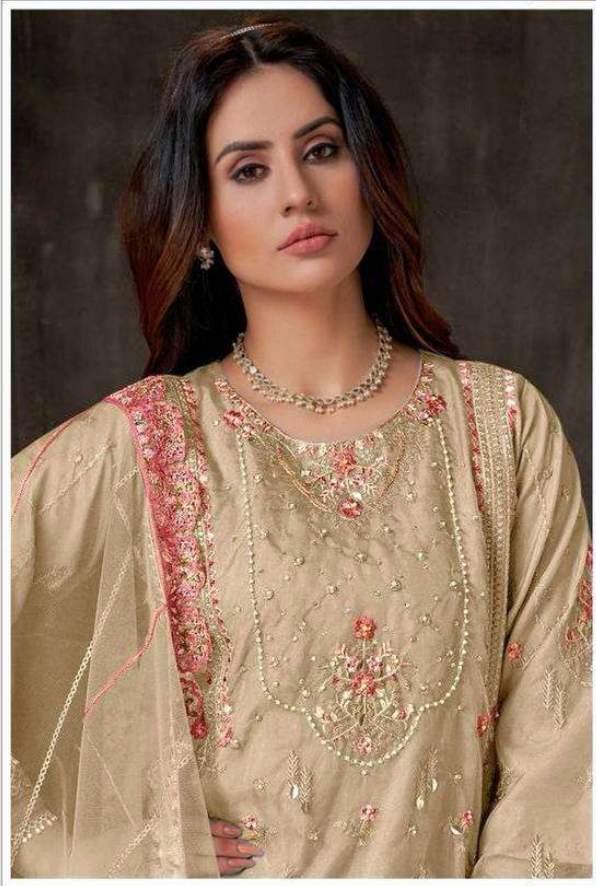

MAH-E-ROOH

5120-E

TOP - FOX GEORGETTE WITH EMBROIDERY
DUPATTA - FOX GEORGETTE WITH EMBROIDERY
INNER - DULL SANTOON
BOTTOM - DULL SANTOON

MAH-E-ROOH

5120-C

TOP - FOX GEORGETTE WITH EMBROIDERY
DUPATTA - FOX GEORGETTE WITH EMBROIDERY
INNER - DULL SANTOON
BOTTOM - DULL SANTOON

MAH-E-ROOH

5120-A

TOP - FOX GEORGETTE WITH EMBROIDERY
DUPATTA - FOX GEORGETTE WITH EMBROIDERY
INNER - DULL SANTOON
BOTTOM - DULL SANTOON

MAH-E-ROOH

5120-F

TOP - FOX GEORGETTE WITH EMBROIDERY
DUPATTA - FOX GEORGETTE WITH EMBROIDERY
INNER - DULL SANTOON
BOTTOM - DULL SANTOON

MAH-E-ROOH

5120-B

TOP - FOX GEORGETTE WITH EMBROIDERY
DUPATTA - FOX GEORGETTE WITH EMBROIDERY
INNER - DULL SANTOON
BOTTOM - DULL SANTOON

MAH-E-ROOH

5120-D

TOP - FOX GEORGETTE WITH EMBROIDERY
DUPATTA - FOX GEORGETTE WITH EMBROIDERY
INNER - DULL SANTOON
BOTTOM - DULL SANTOON

MAH-E-ROOH

5120-C

TOP :- FOX GEORGETTE WITH EMBROIDERY
DUPATTA :- FOX GEORGETTE WITH EMBROIDERY

INNER :- DULL SANTOON
BOTTOM :- DULL SANTOON

MAH-E-ROOH

5120-F

TOP :- FOX GEORGETTE WITH EMBROIDERY
DUPATTA :- FOX GEORGETTE WITH EMBROIDERY