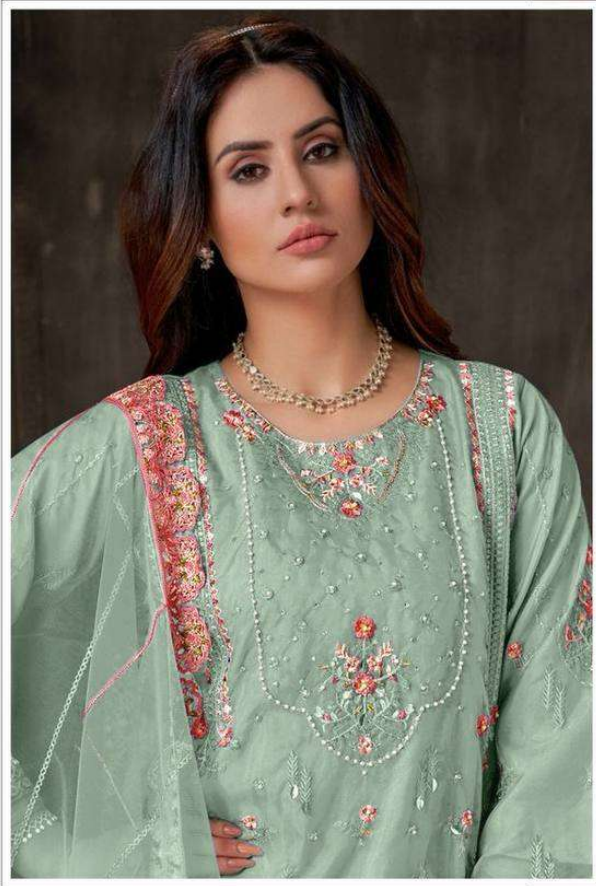

MAH-E-ROOH

5120-A

TOP :- FOX GEORGETTE WITH EMBROIDERY
DUPATTA :- FOX GEORGETTE WITH EMBROIDERY

INNER :- DULL SANTOON
BOTTOM :- DULL SANTOON