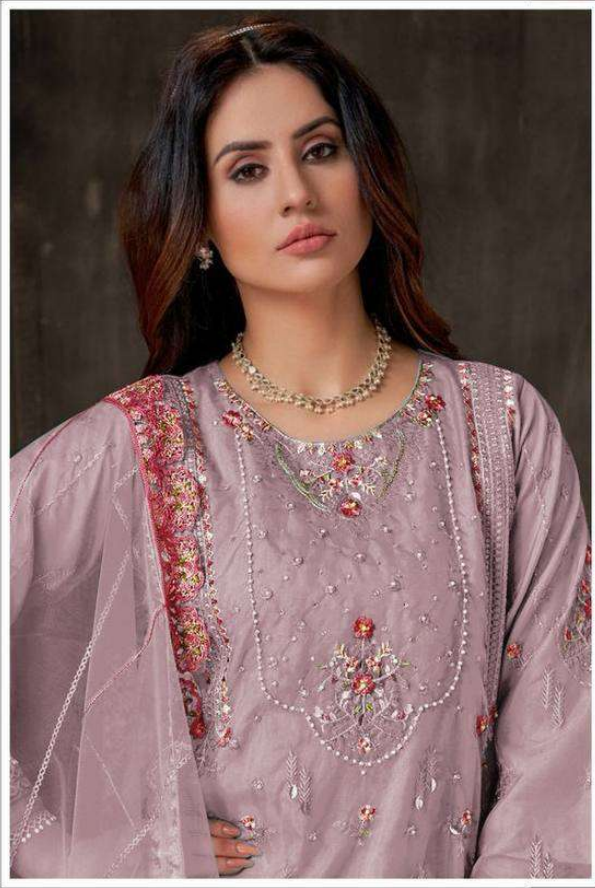

MAH-E-ROOH

5120-E

TOP - FOX GEORGETTE WITH EMBROIDERY
DUPATTA - FOX GEORGETTE WITH EMBROIDERY
INNER - DULL SANTOON
BOTTOM - DULL SANTOON

MAH-E-ROOH

5120-C

TOP - FOX GEORGETTE WITH EMBROIDERY
DUPATTA - FOX GEORGETTE WITH EMBROIDERY
INNER - DULL SANTOON
BOTTOM - DULL SANTOON

MAH-E-ROOH

5120-A

TOP - FOX GEORGETTE WITH EMBROIDERY
DUPATTA - FOX GEORGETTE WITH EMBROIDERY
INNER - DULL SANTOON
BOTTOM - DULL SANTOON

MAH-E-ROOH

5120-F

TOP - FOX GEORGETTE WITH EMBROIDERY
DUPATTA - FOX GEORGETTE WITH EMBROIDERY
INNER - DULL SANTOON
BOTTOM - DULL SANTOON

INNER :- DULL SANTOON
BOTTOM :- DULL SANTOON

MAH-E-ROOH

5120-E

TOP :- FOX GEORGETTE WITH EMBROIDERY
DUPATTA :- FOX GEORGETTE WITH EMBROIDERY

INNER :- DULL SANTOON
BOTTOM :- DULL SANTOON

MAH-E-ROOH

5120-B

TOP :- FOX GEORGETTE WITH EMBROIDERY
DUPATTA :- FOX GEORGETTE WITH EMBROIDERY

INNER :- DULL SANTOON
BOTTOM :- DULL SANTOON

MAH-E-ROOH

5120-A

TOP :- FOX GEORGETTE WITH EMBROIDERY
DUPATTA :- FOX GEORGETTE WITH EMBROIDERY

INNER :- DULL SANTOON
BOTTOM :- DULL SANTOON

MAH-E-ROOH

5120-D

TOP :- FOX GEORGETTE WITH EMBROIDERY
DUPATTA :- FOX GEORGETTE WITH EMBROIDERY