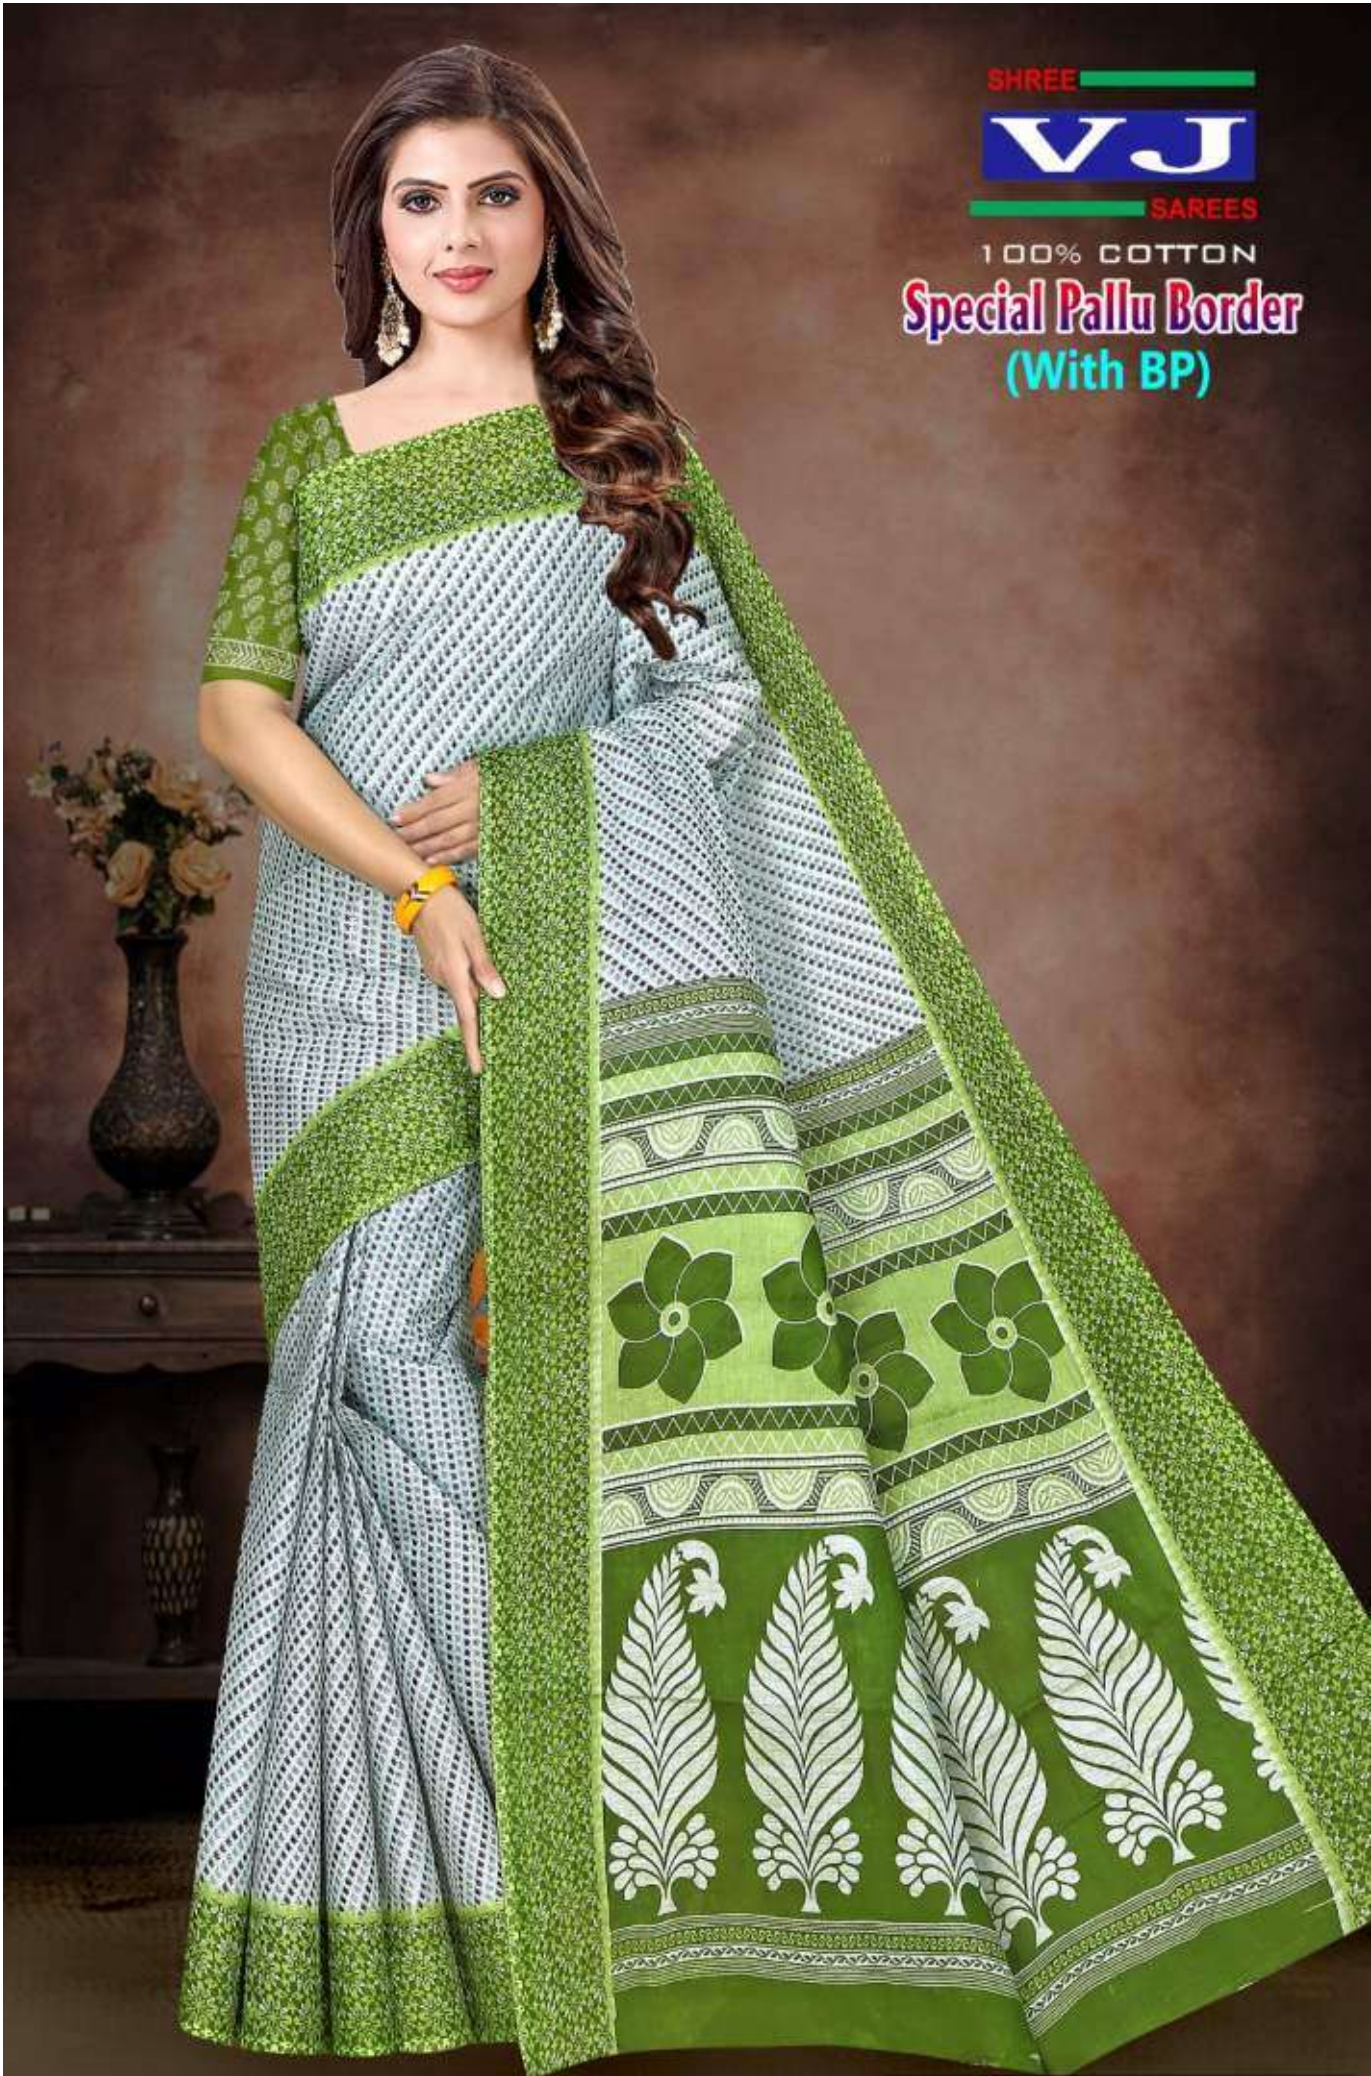

SHREE

VJ

SAREES

100% COTTON

Special Pallu Border
(With BP)