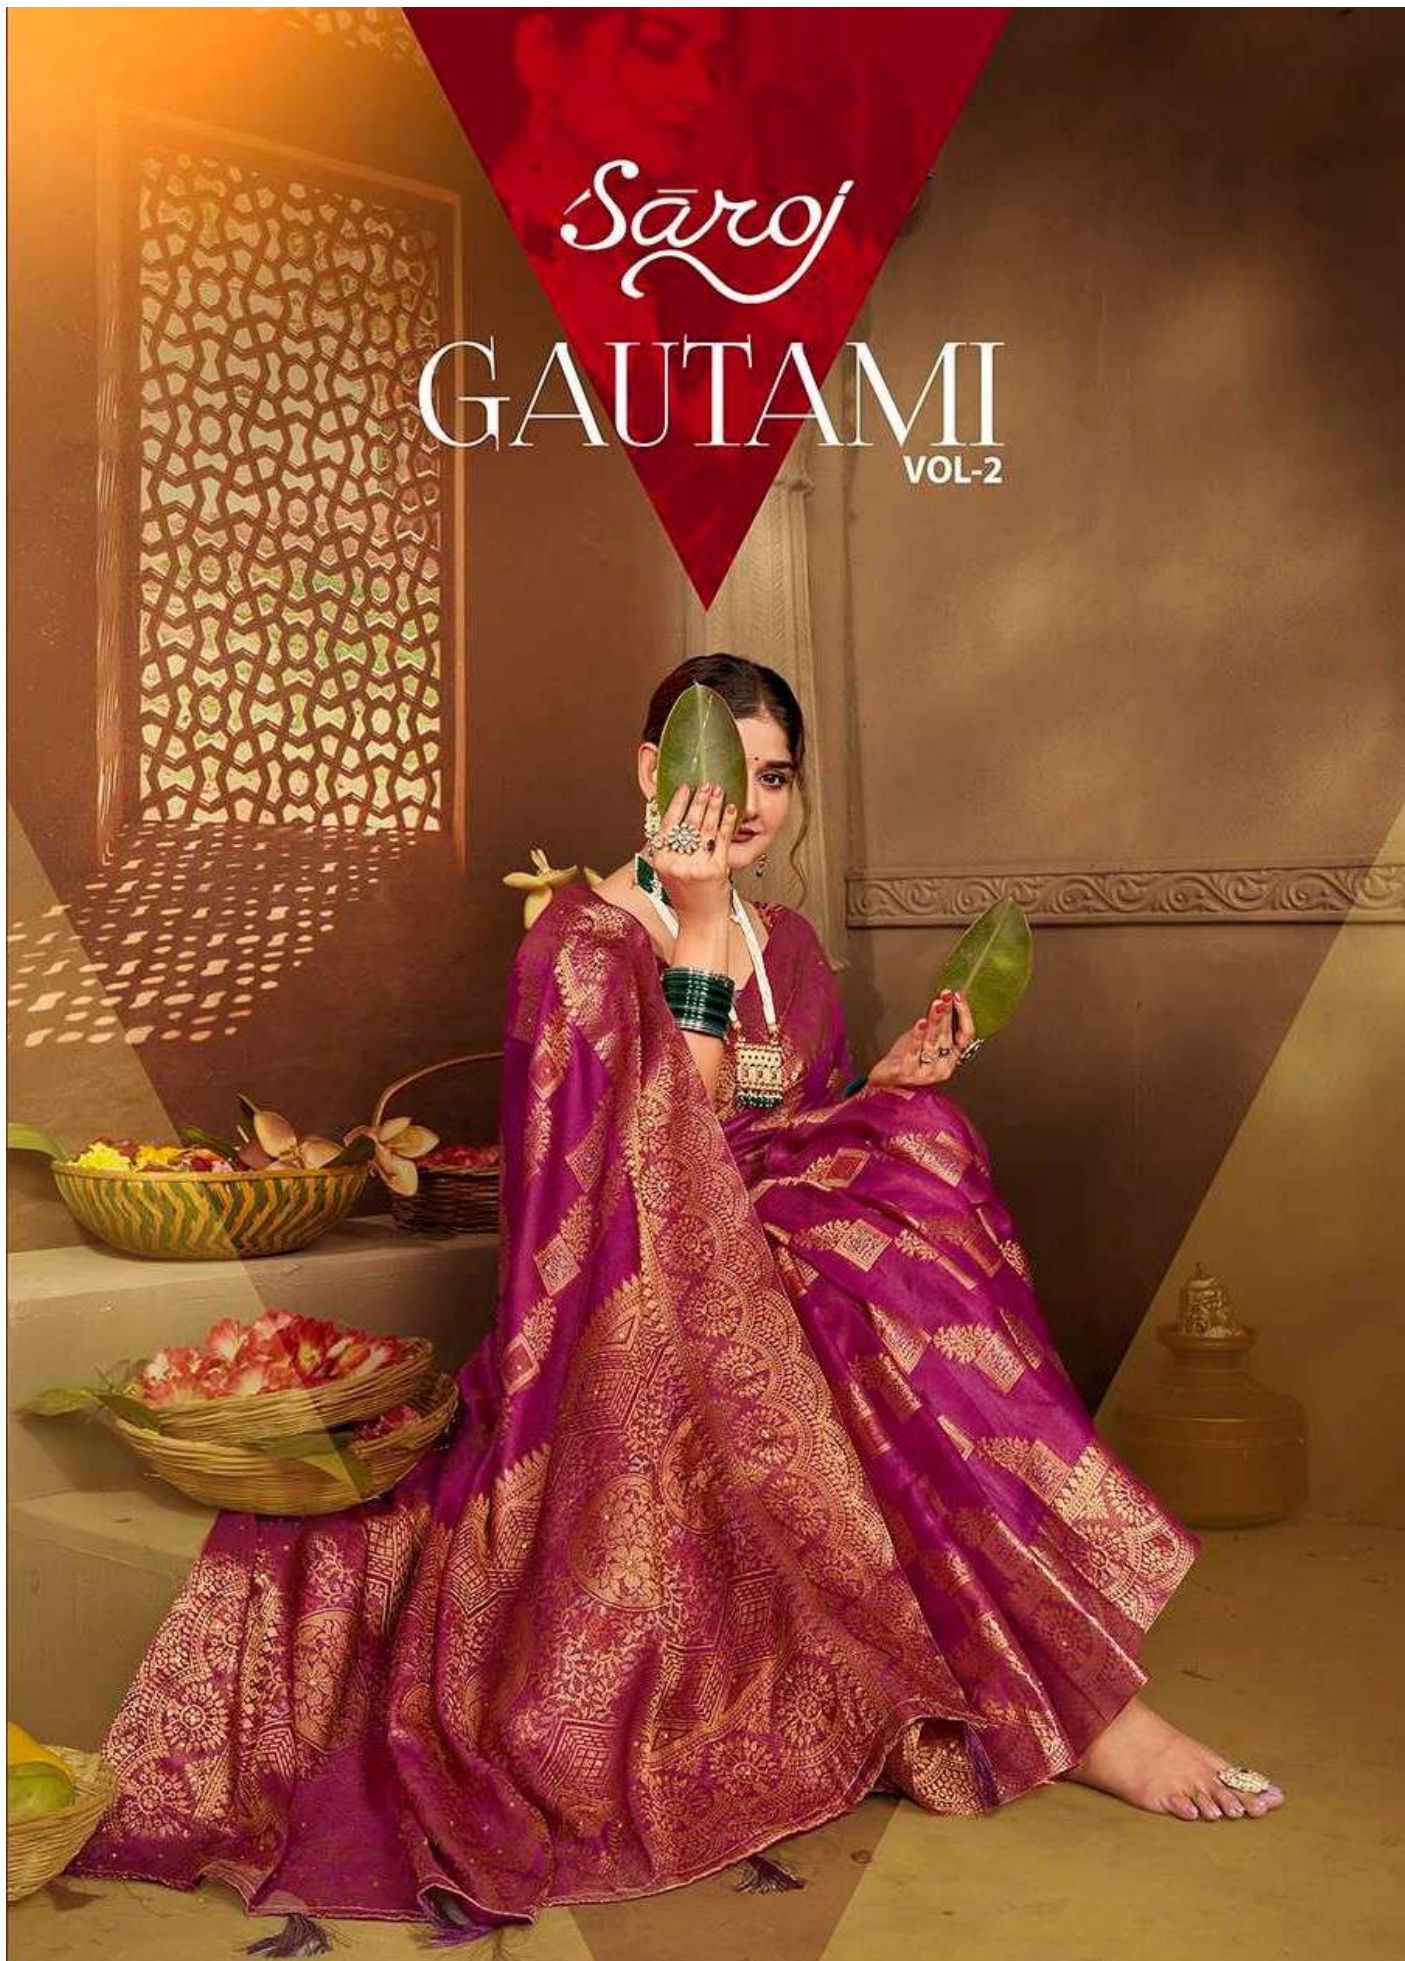

Saroj

GAUTAMI
VOL-2

Saroj

GAUTAMI
VOL-2

Saroj

Style
ETERNAL

THIS SEASON ASSORTMENT BRINGS YOUR WARDROBE TOO CLOSE TO GREAT LOOKING COLOUR AND
F A N A S I C P A T T E R N S

1001