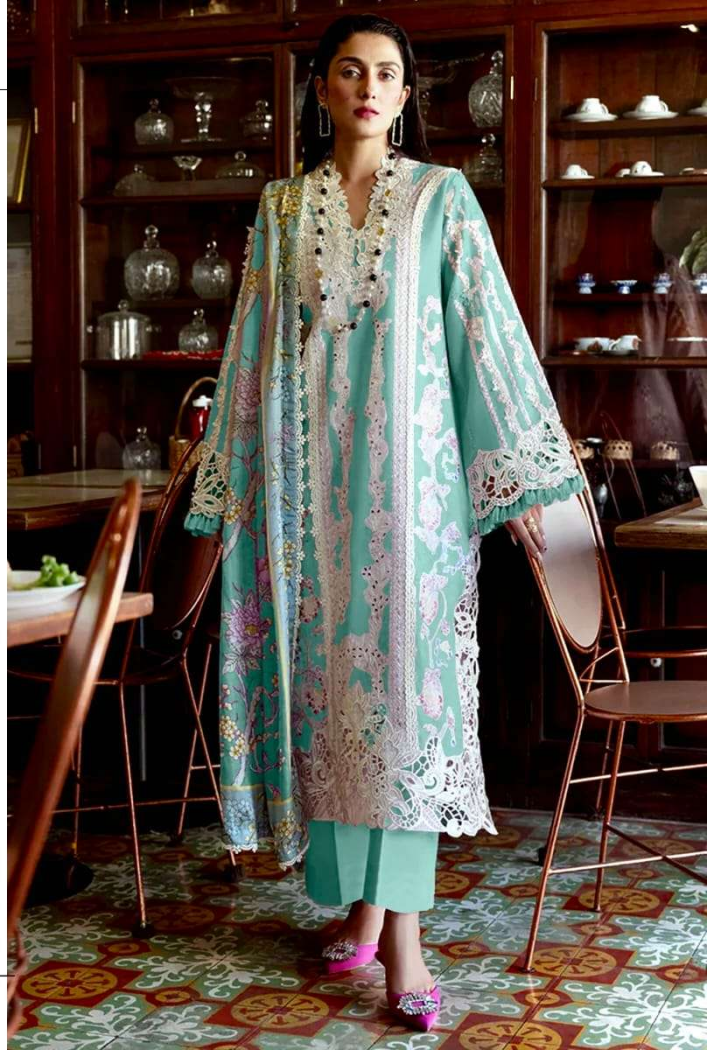

SEMI STICH COLLECTION

TOP- PURE EXPORT QUALITY ZAAM WITH HEAVY EMBROIDERY AND SEQUENCE WORK

BOTTOM- PURE EXPORT QUALITY PURE COTTON

DUPATTA- PURE CHINON FANCY DUPATTA WITH DIGITAL PRINT

7773
D.No:-444 C

ANAMSA
HIT BEAUTIFUL COLOURS

TOP- PURE EXPORT QUALITY ZAAM WITH HEAVY EMBROIDERY AND SEQUENCE WORK
BOTTOM- PURE EXPORT QUALITY PURE COTTON
DUPATTA- PURE CHINON FANCY DUPATTA WITH DIGITAL PRINT

7773
D.No:-444 A

7773
D.No:-444 B

7773
D.No:-444 C