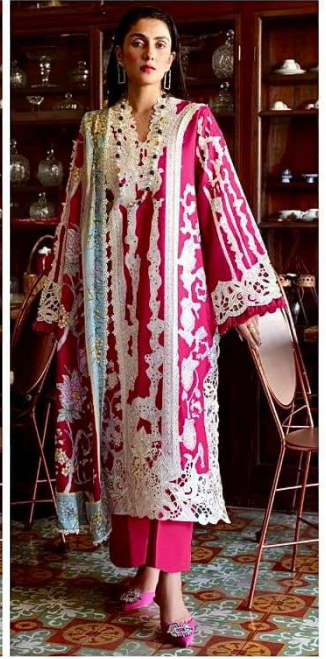

SEMI STICH COLLECTION

TOP- PURE EXPORT QUALITY ZAAM WITH HEAVY EMBROIDERY AND SEQUENCE WORK

BOTTOM- PURE EXPORT QUALITY PURE COTTON

DUPATTA- PURE CHINON FANCY DUPATTA WITH DIGITAL PRINT

7773
D.No:-444 C

ANAMSA
HIT BEAUTIFUL COLOURS

TOP- PURE EXPORT QUALITY ZAAM WITH HEAVY EMBROIDERY AND SEQUENCE WORK
BOTTOM- PURE EXPORT QUALITY PURE COTTON
DUPATTA- PURE CHINON FANCY DUPATTA WITH DIGITAL PRINT

7773
D.No:-444 A

7773
D.No:-444 B

7773
D.No:-444 C

7773
D.No:-444 D

SEMI STICH COLLECTION

TOP- PURE EXPORT QUALITY ZAAM WITH HEAVY EMBROIDERY AND SEQUENCE WORK
BOTTOM- PURE EXPORT QUALITY PURE COTTON
DUPATTA- PURE CHINON FANCY DUPATTA WITH DIGITAL PRINT