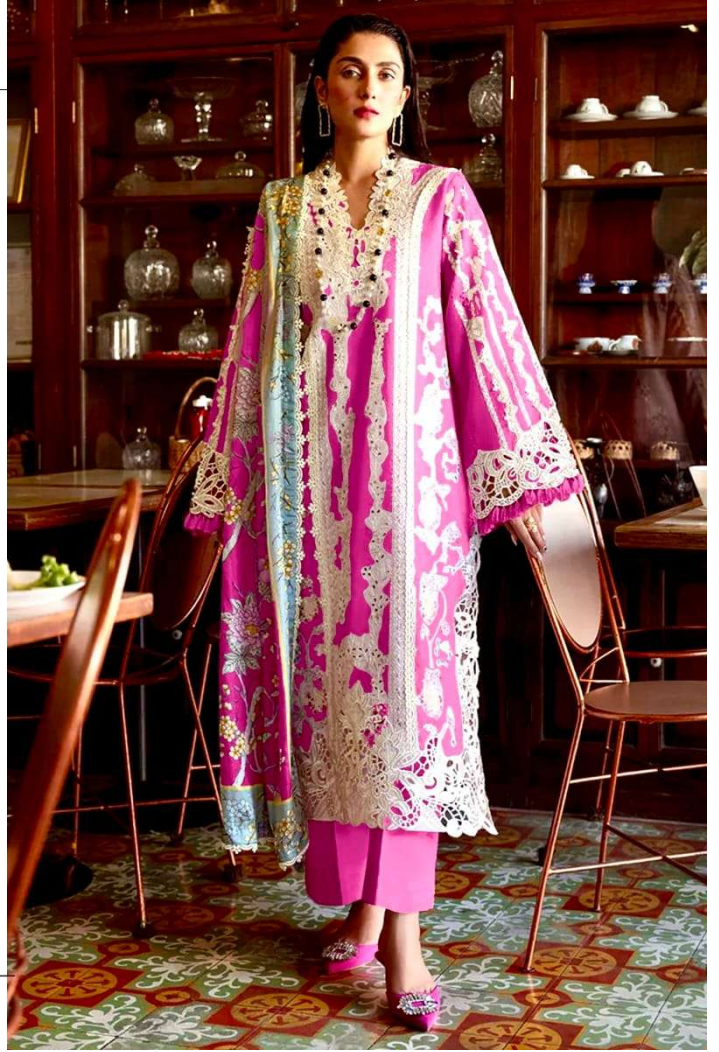

SEMI STICH COLLECTION

TOP- PURE EXPORT QUALITY ZAAM WITH HEAVY EMBROIDERY AND SEQUENCE WORK

BOTTOM- PURE EXPORT QUALITY PURE COTTON

DUPATTA- PURE CHINON FANCY DUPATTA WITH DIGITAL PRINT

7773
D.No:-444 B