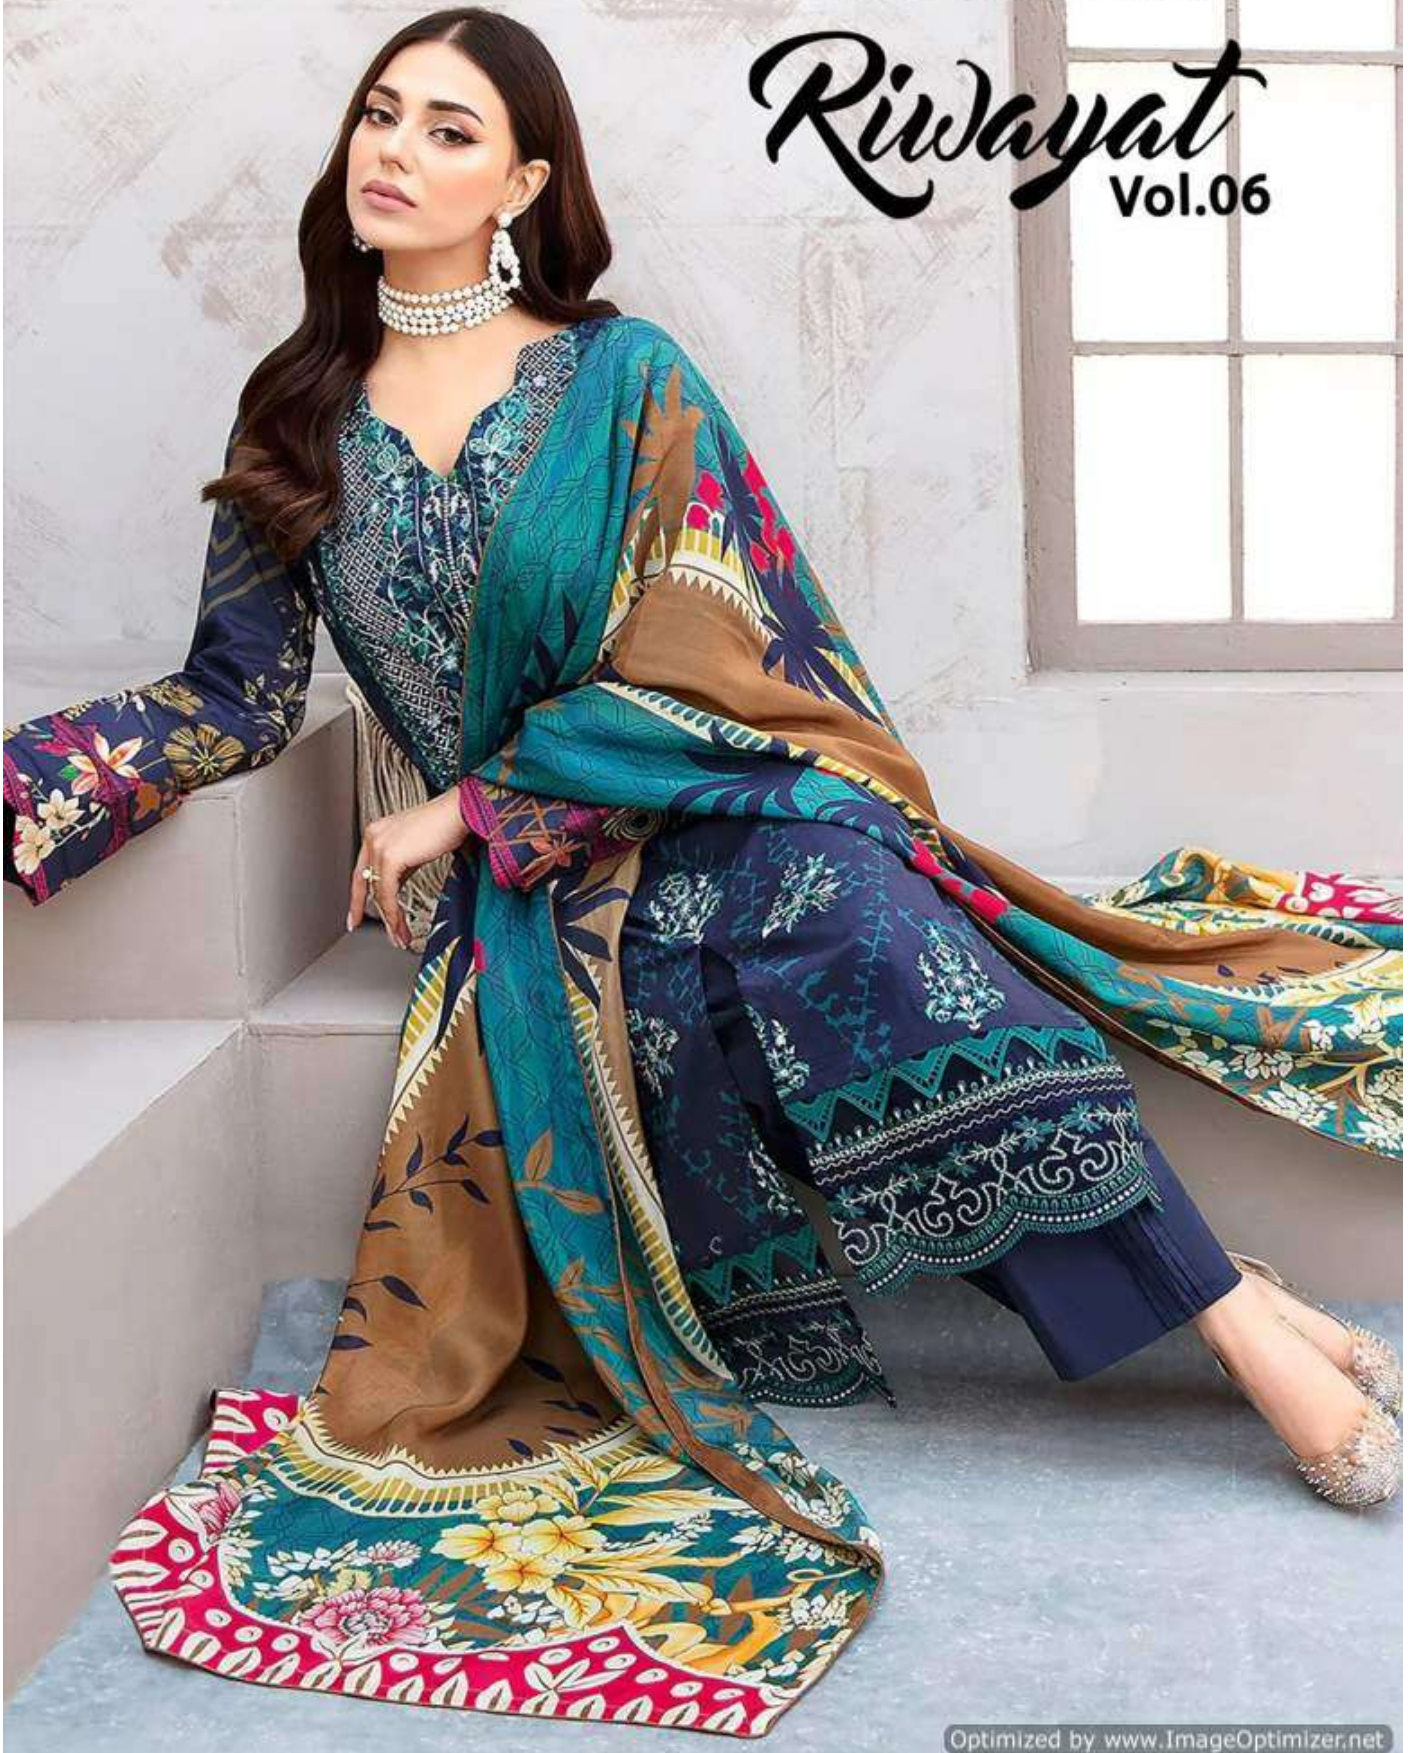

Gull Ahmed ORIGINAL LAWN^{TM}
LAWN COLLECTION

Riwayat

Vol.06